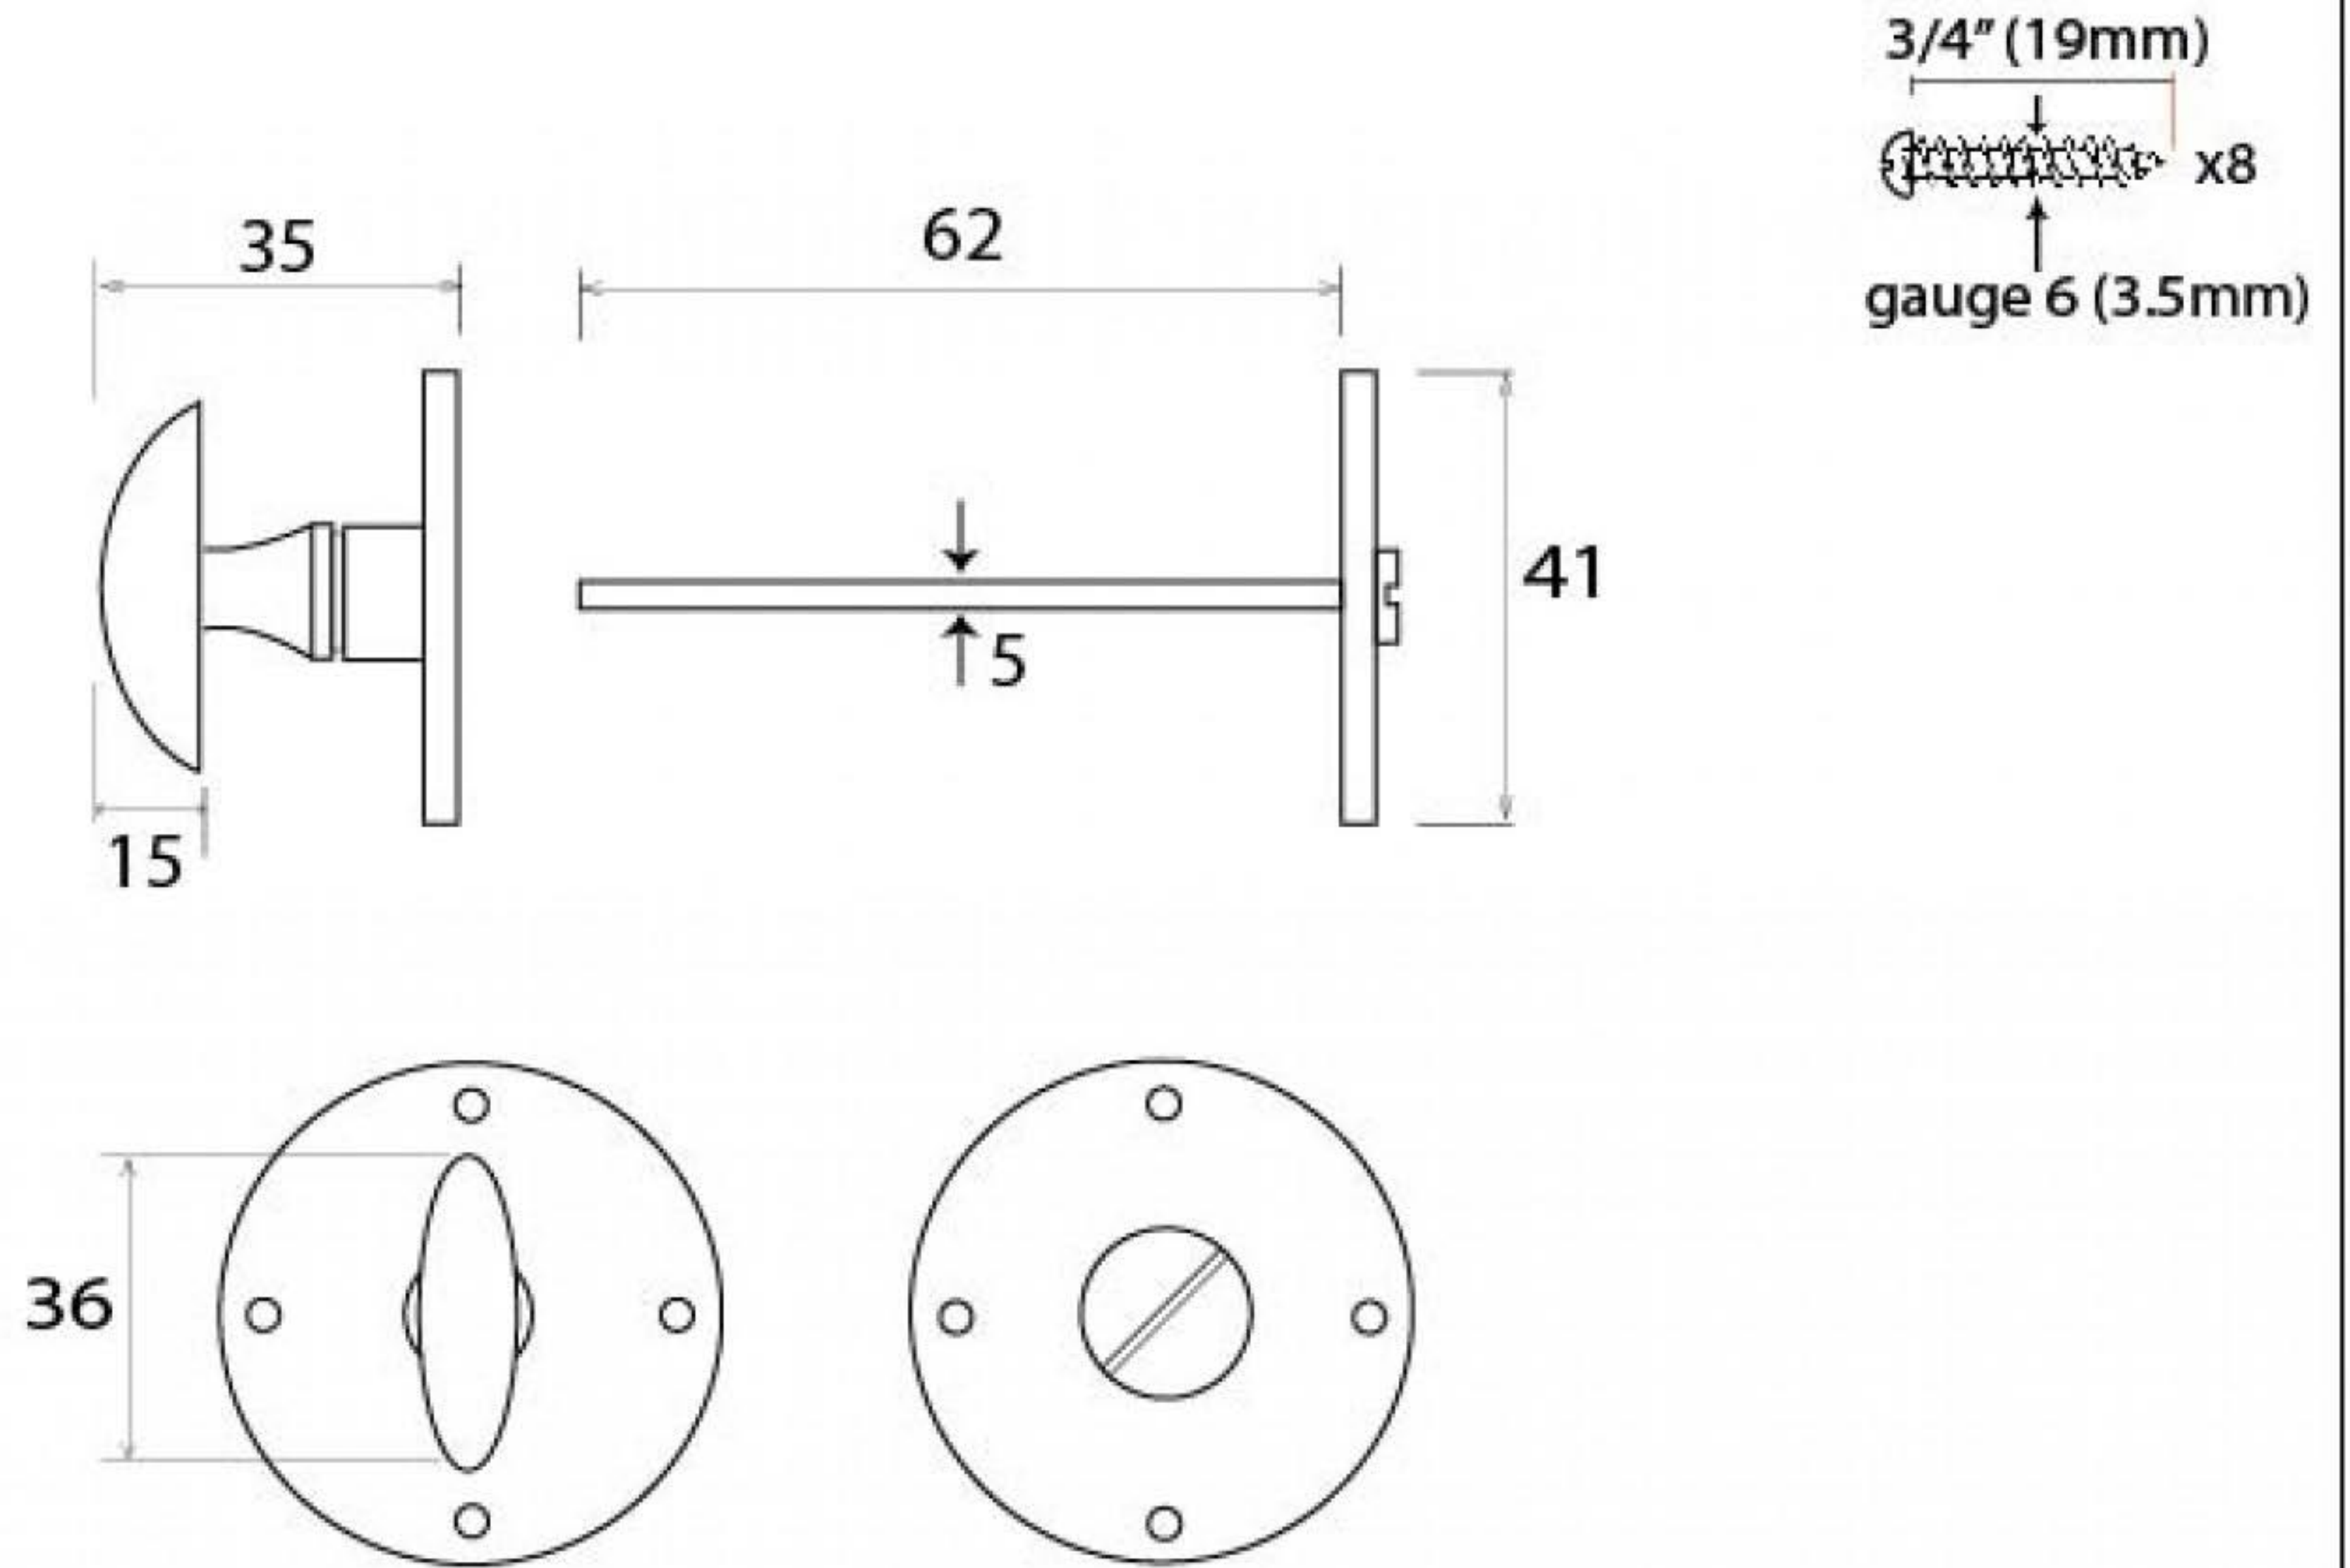

PRODUCT CODE 91508

HANDFORGED  
TRADITIONAL  
IRONMONGERY

Due to the hand crafted nature of our products all measurements are approximate and should be used as a guide only