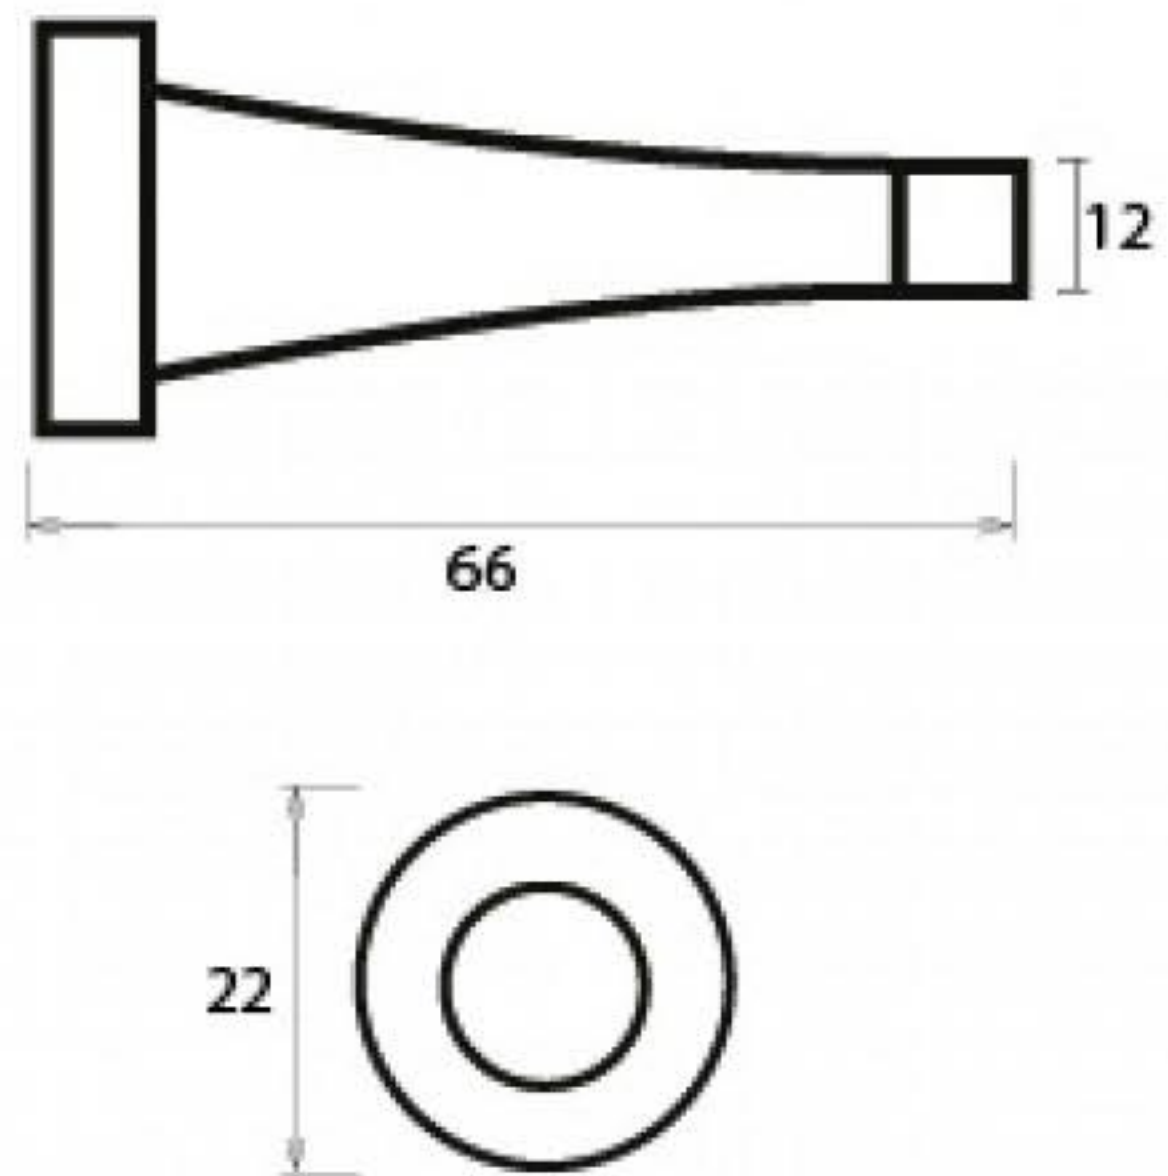

PRODUCT CODE 91510

handforged
traditional
ironmongery

Due to the hand crafted nature of our products all measurements are approximate and should be used as a guide only