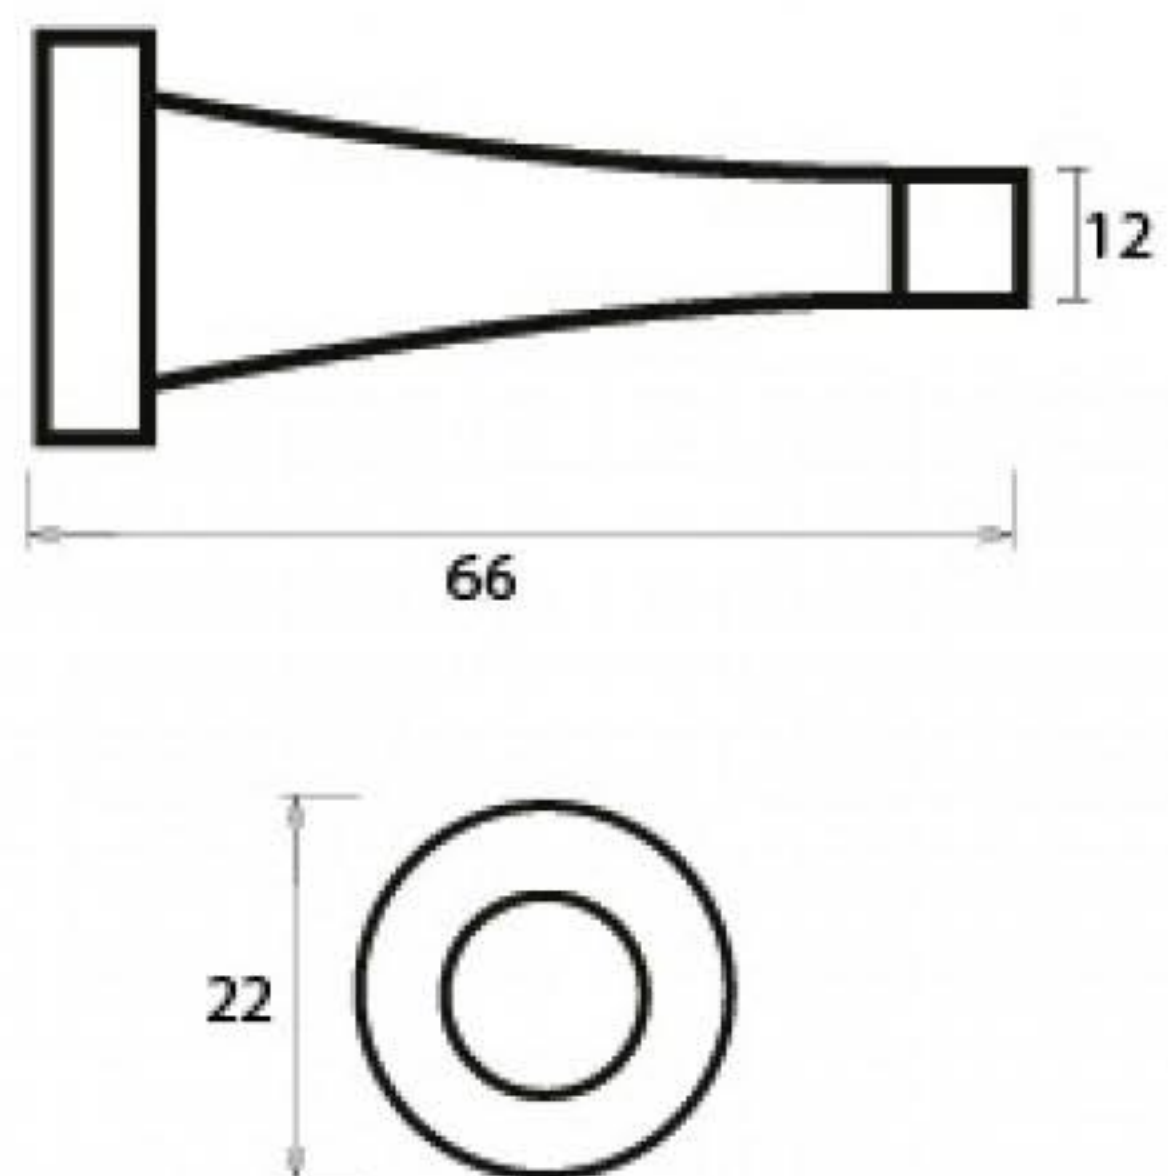

PRODUCT CODE 91513

handforged
traditional
ironmongery

Due to the hand crafted nature of our products all measurements are approximate and should be used as a guide only