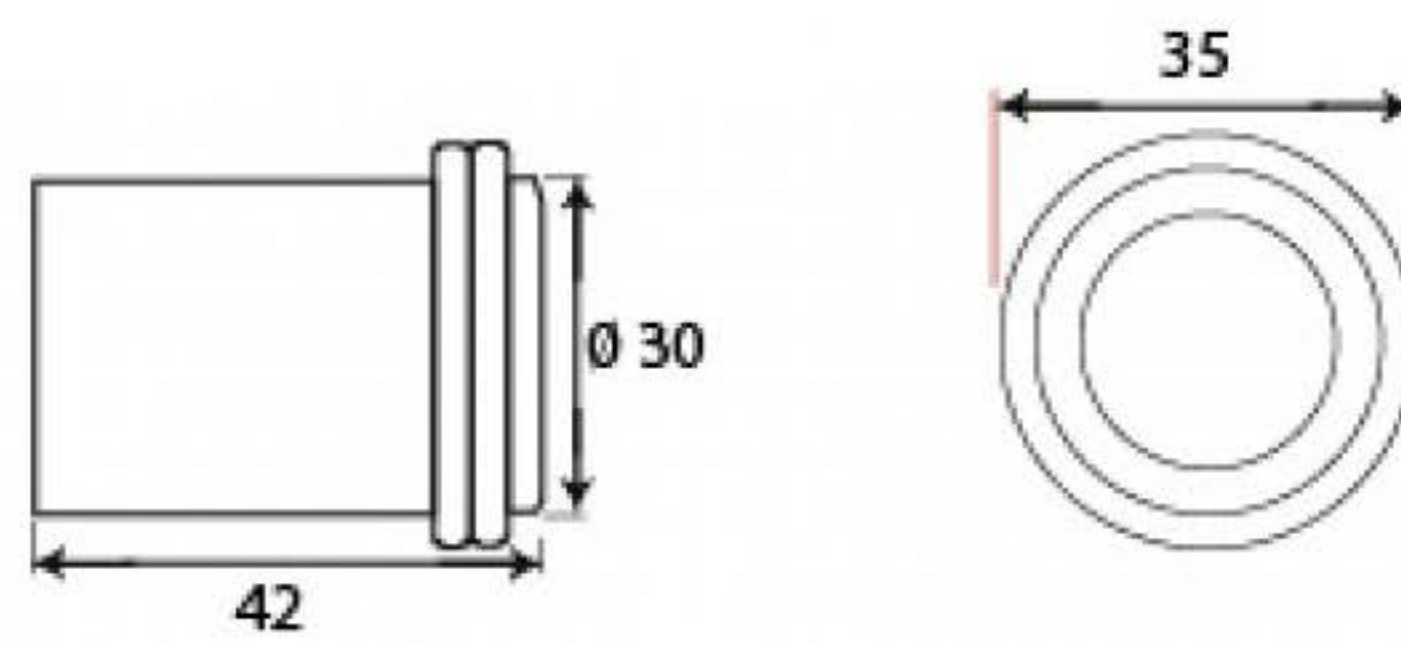

PRODUCT CODE 91514

handforged
traditional
ironmongery

Due to the hand crafted nature of our products all measurements are approximate and should be used as a guide only