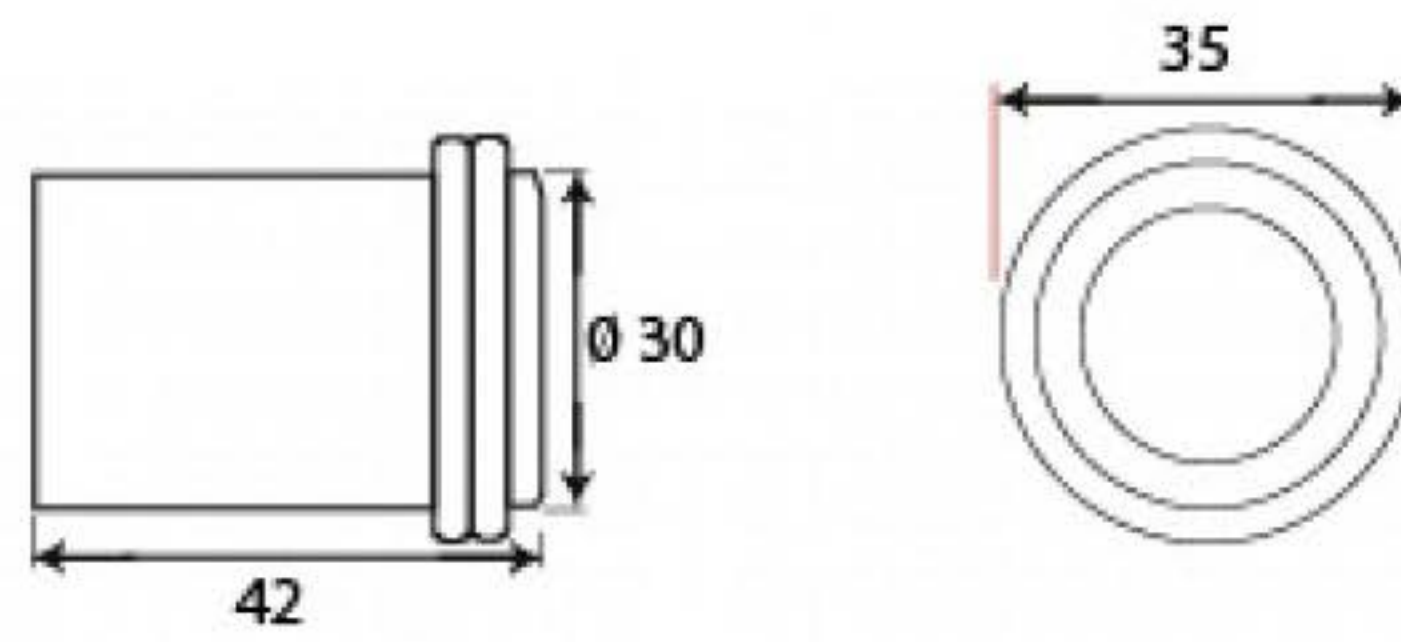

PRODUCT CODE 91515

handforged
traditional
ironmongery

Due to the hand crafted nature of our products all measurements are approximate and should be used as a guide only