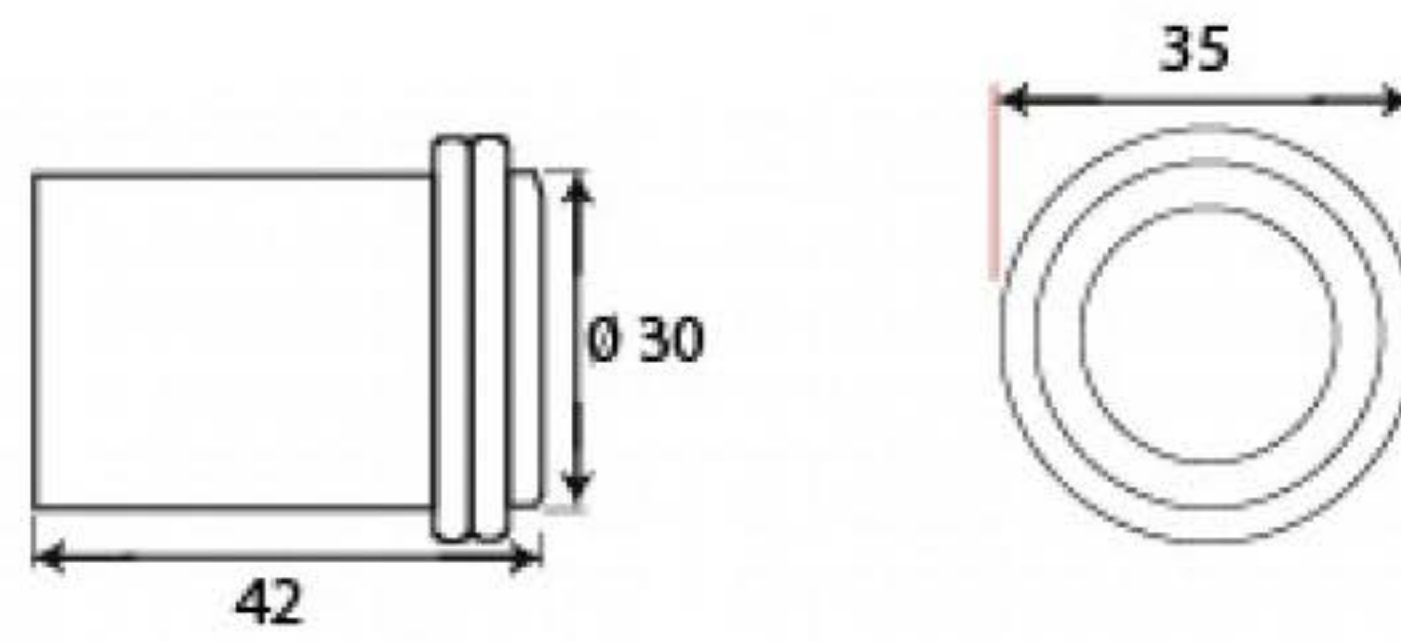

PRODUCT CODE 91517

handforged  
traditional  
ironmongery

Due to the hand crafted nature of our products all measurements are approximate and should be used as a guide only