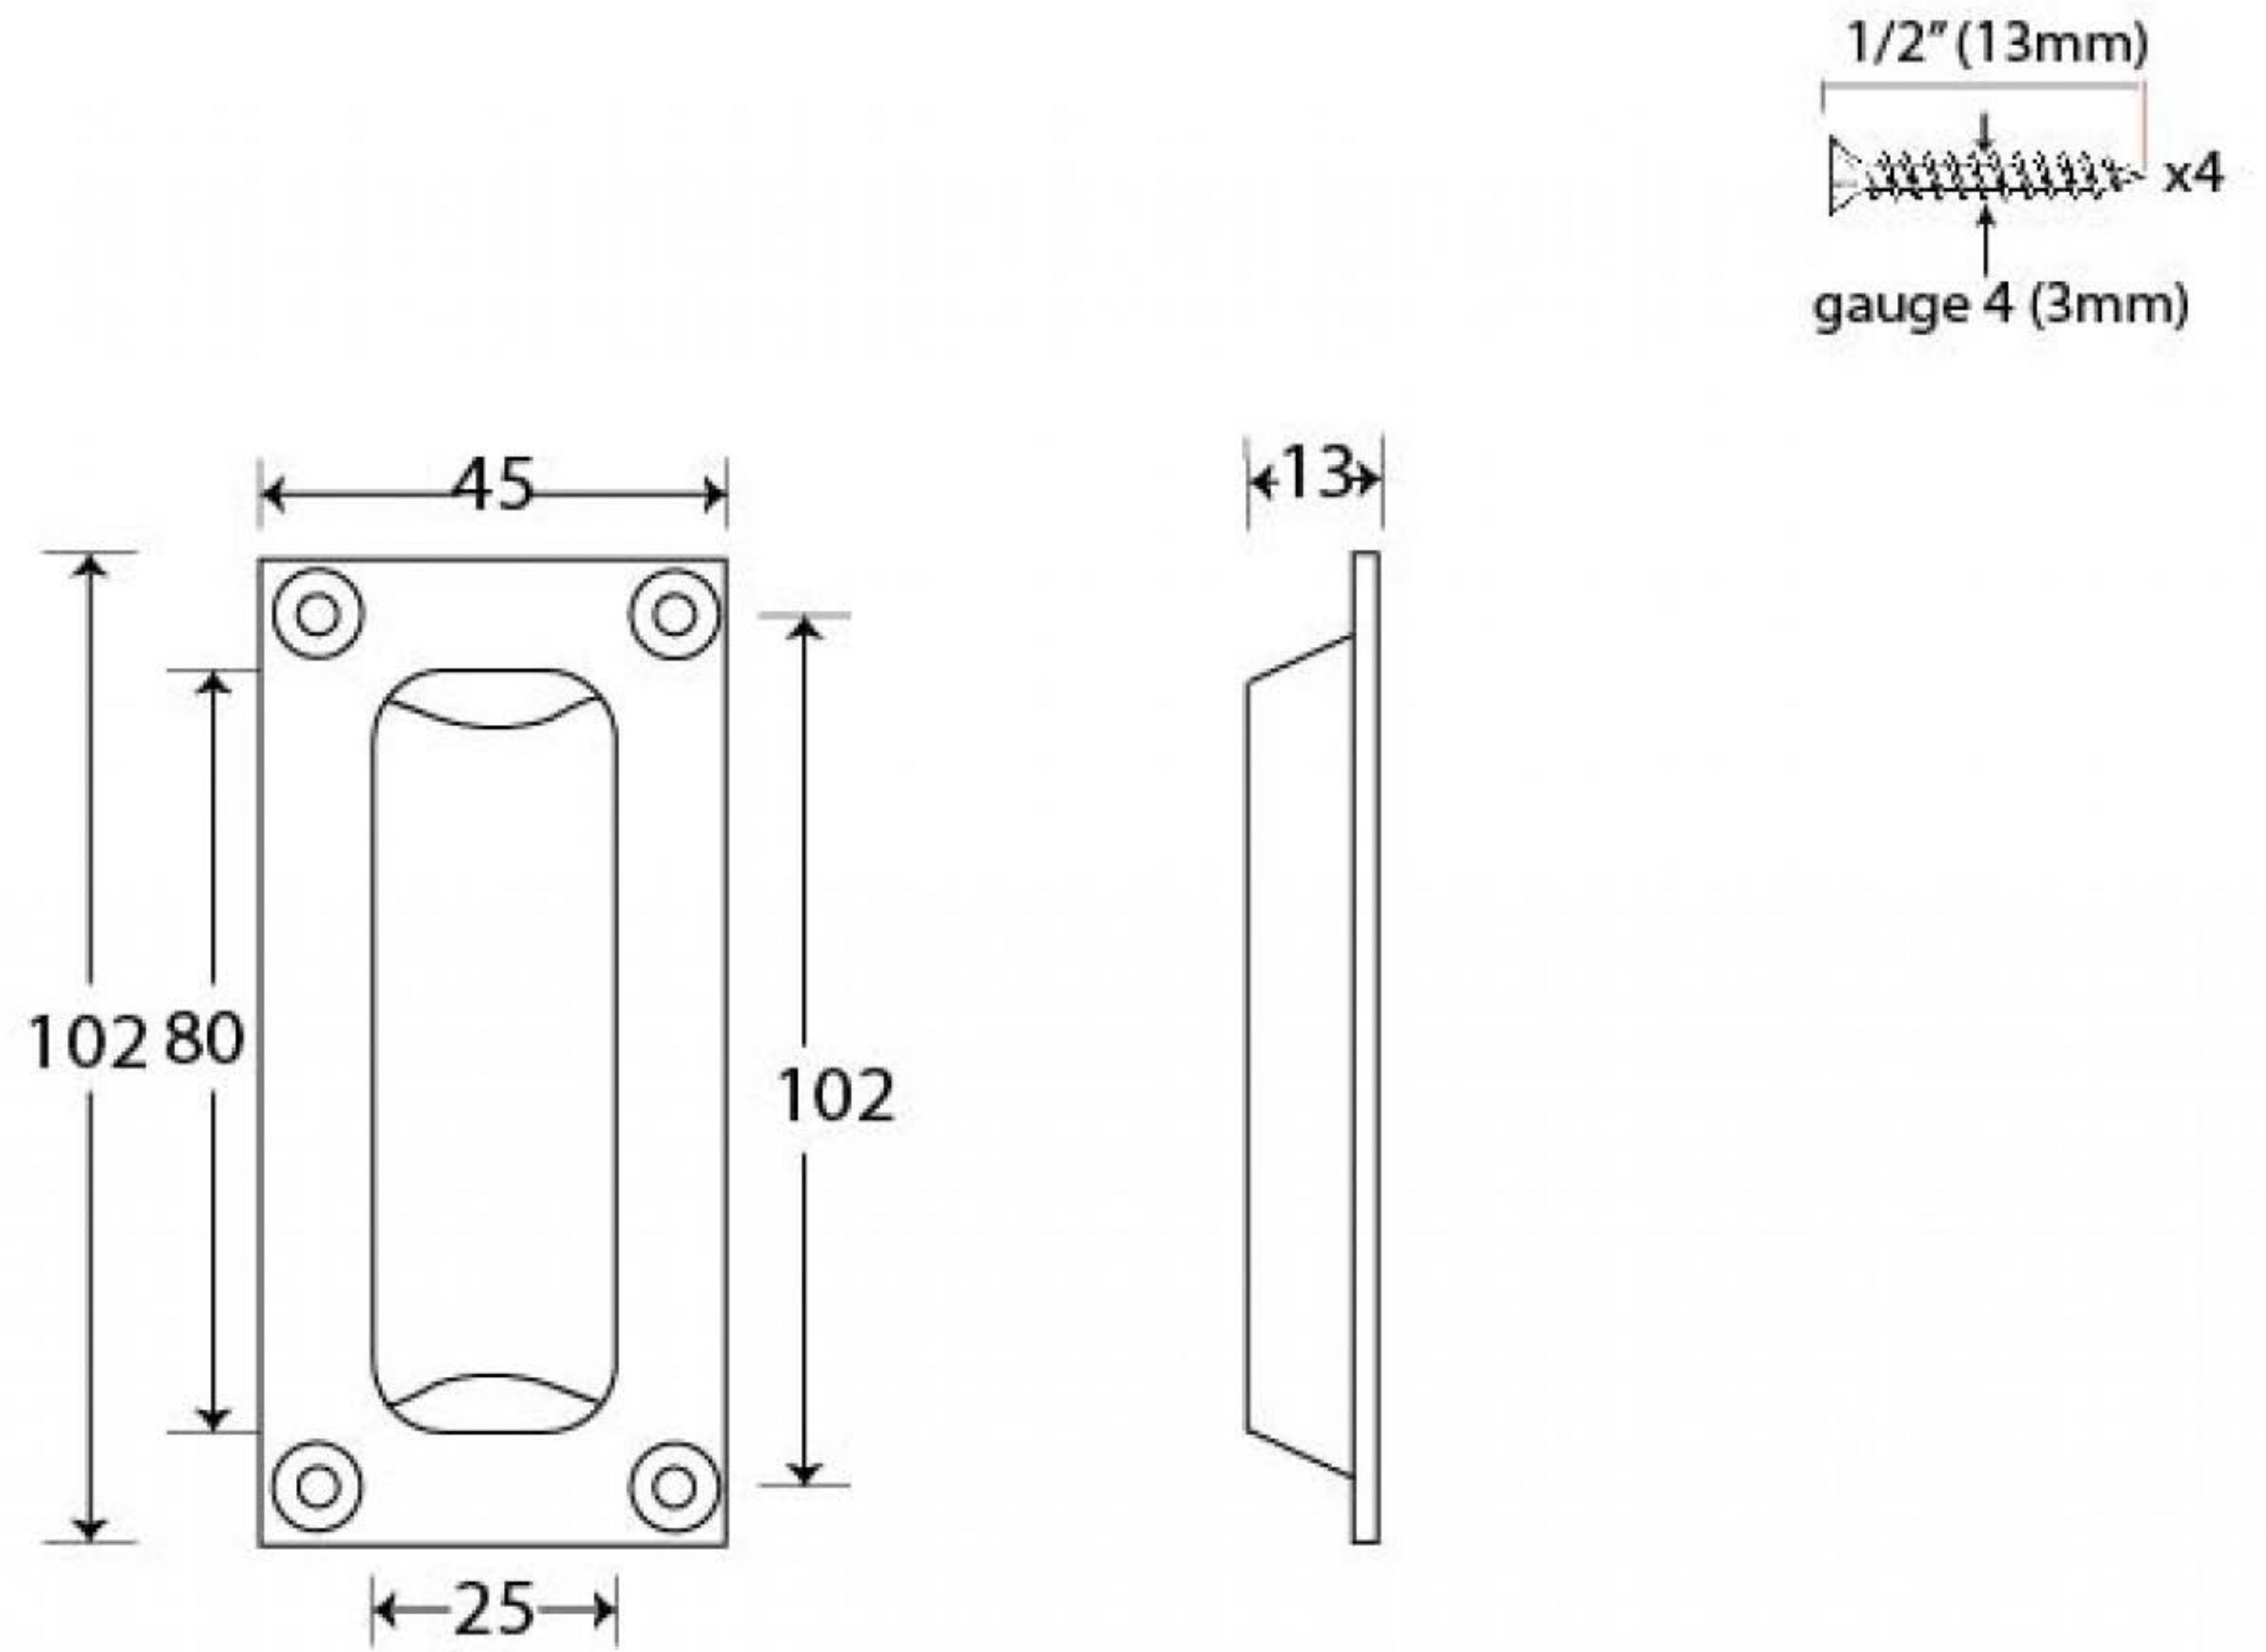

PRODUCT CODE 91518

HANDFORGED
TRADITIONAL
IRONMONGERY

Due to the hand crafted nature of our products all measurements are approximate and should be used as a guide only