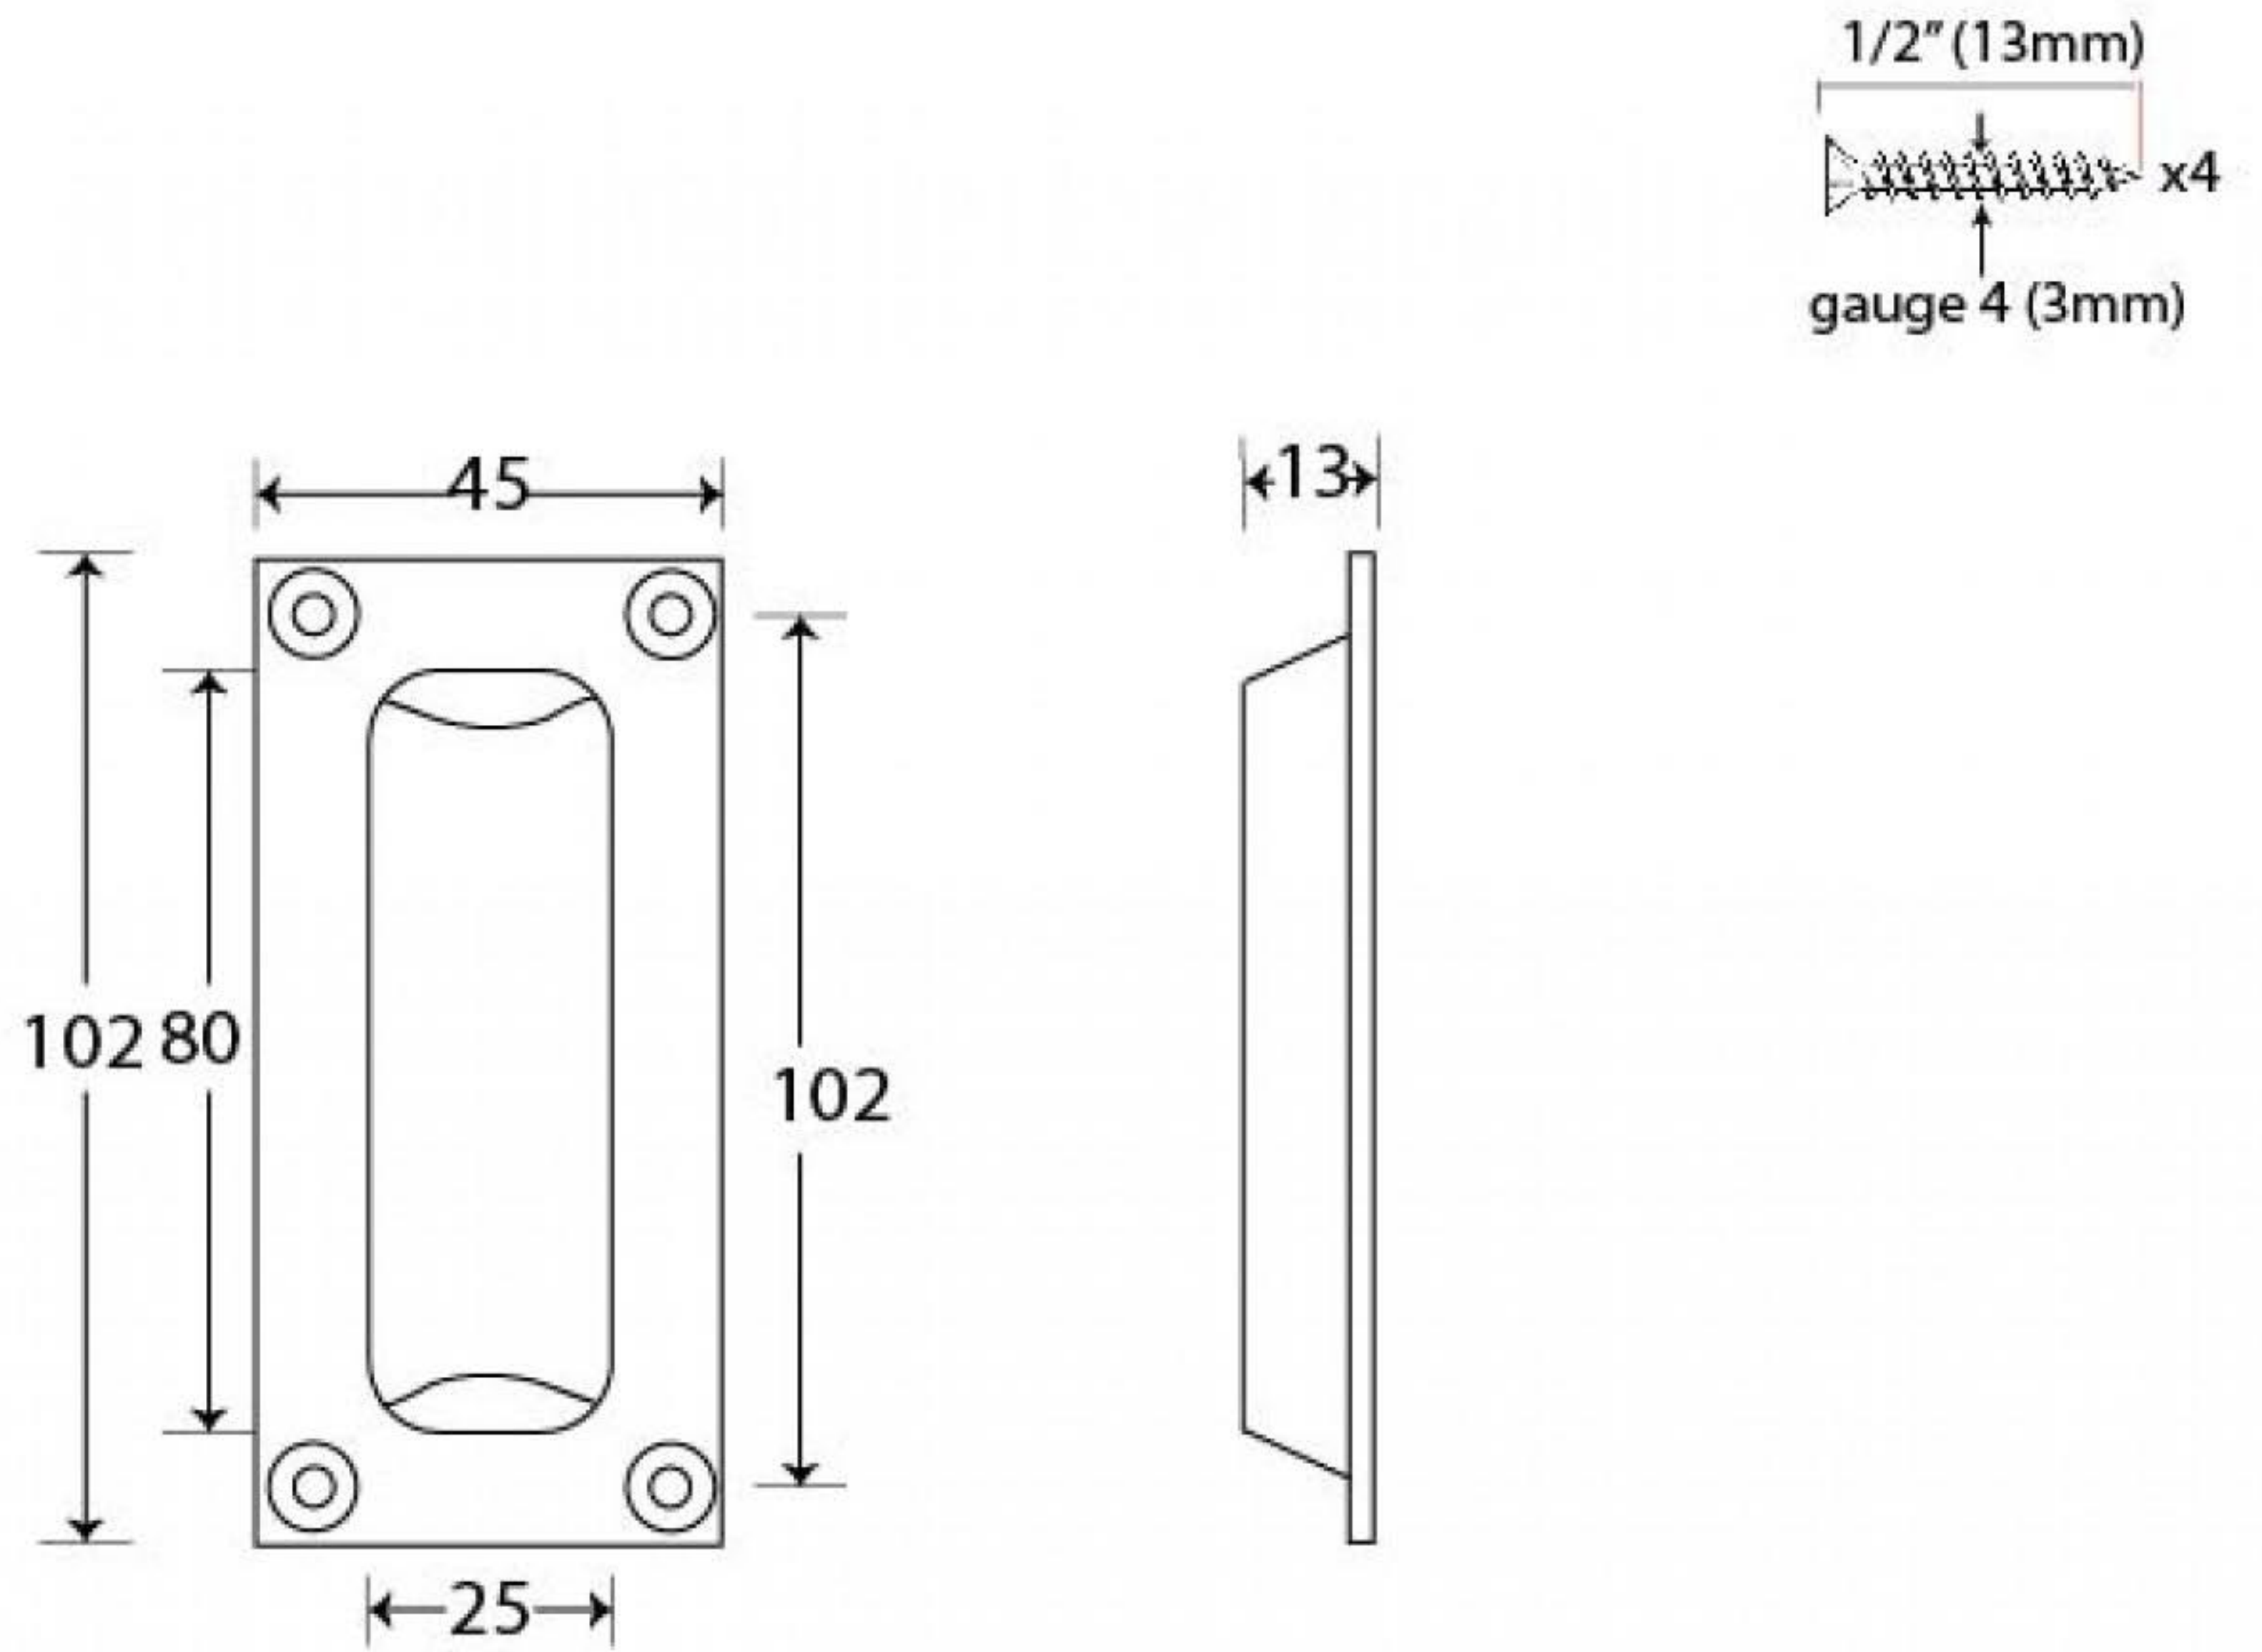

PRODUCT CODE 91519

HANDFORGED
TRADITIONAL
IRONMONGERY

Due to the hand crafted nature of our products all measurements are approximate and should be used as a guide only