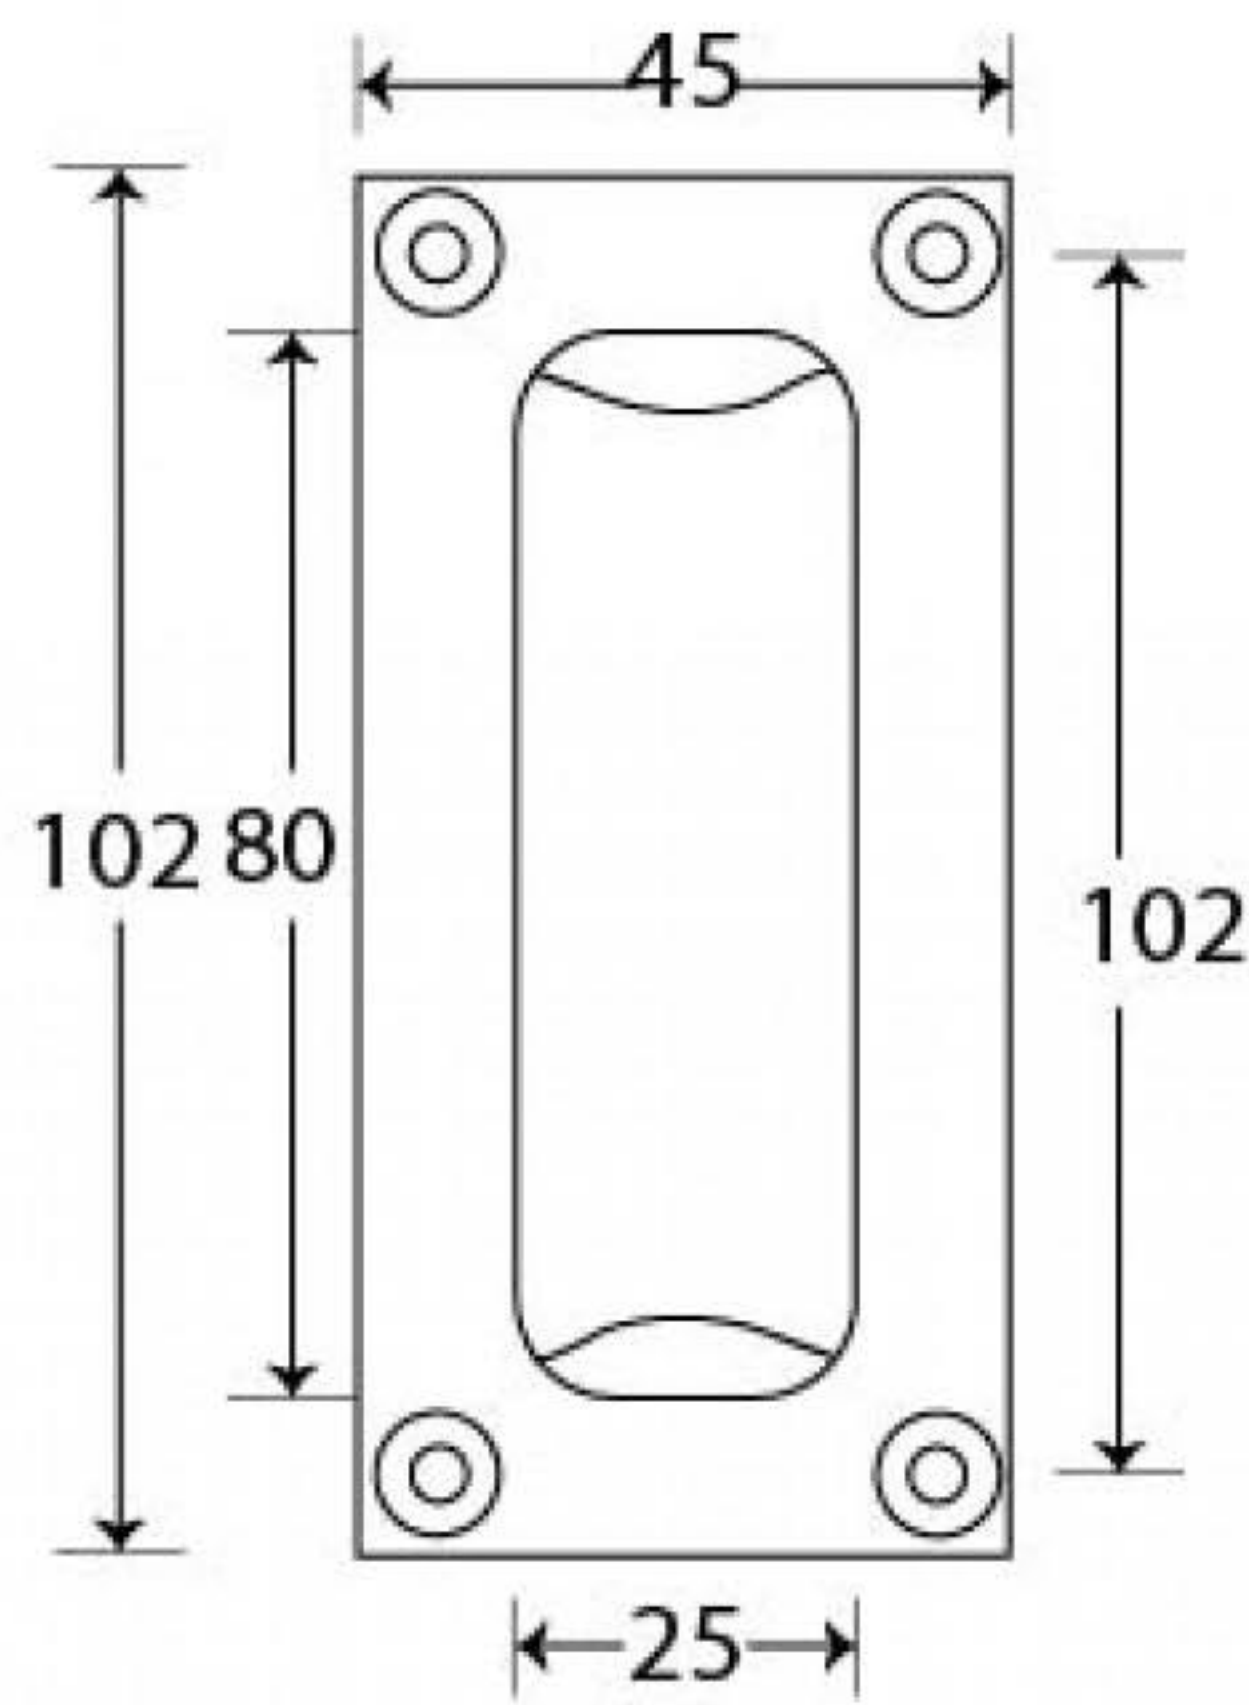

PRODUCT CODE 91521

1/2" (13mm)
x4
gauge 4 (3mm)

HANDFORGED
TRADITIONAL
IRONMONGERY

Due to the hand crafted nature of our products all measurements are approximate and should be used as a guide only