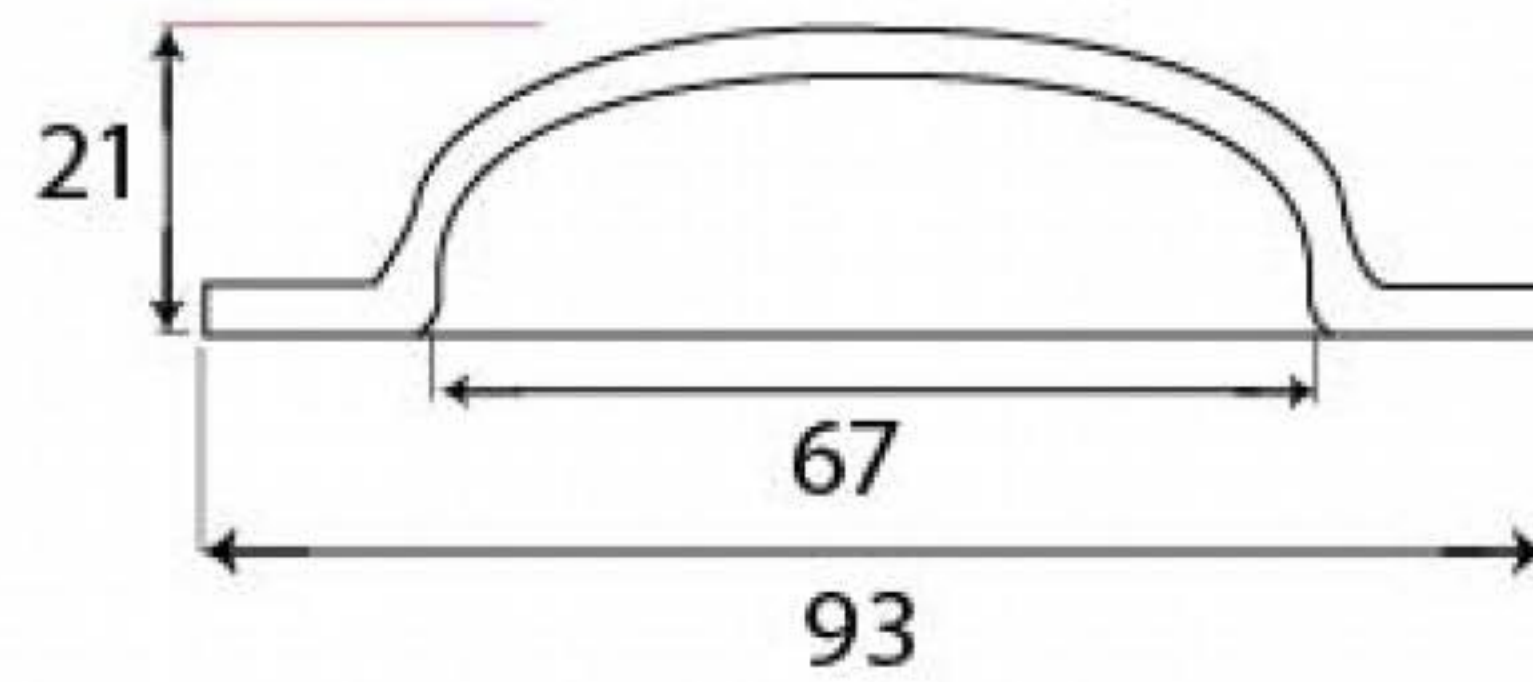

PRODUCT CODE 91524

HANDFORGED  
TRADITIONAL  
IRONMONGERY

Due to the hand crafted nature of our products all measurements are approximate and should be used as a guide only