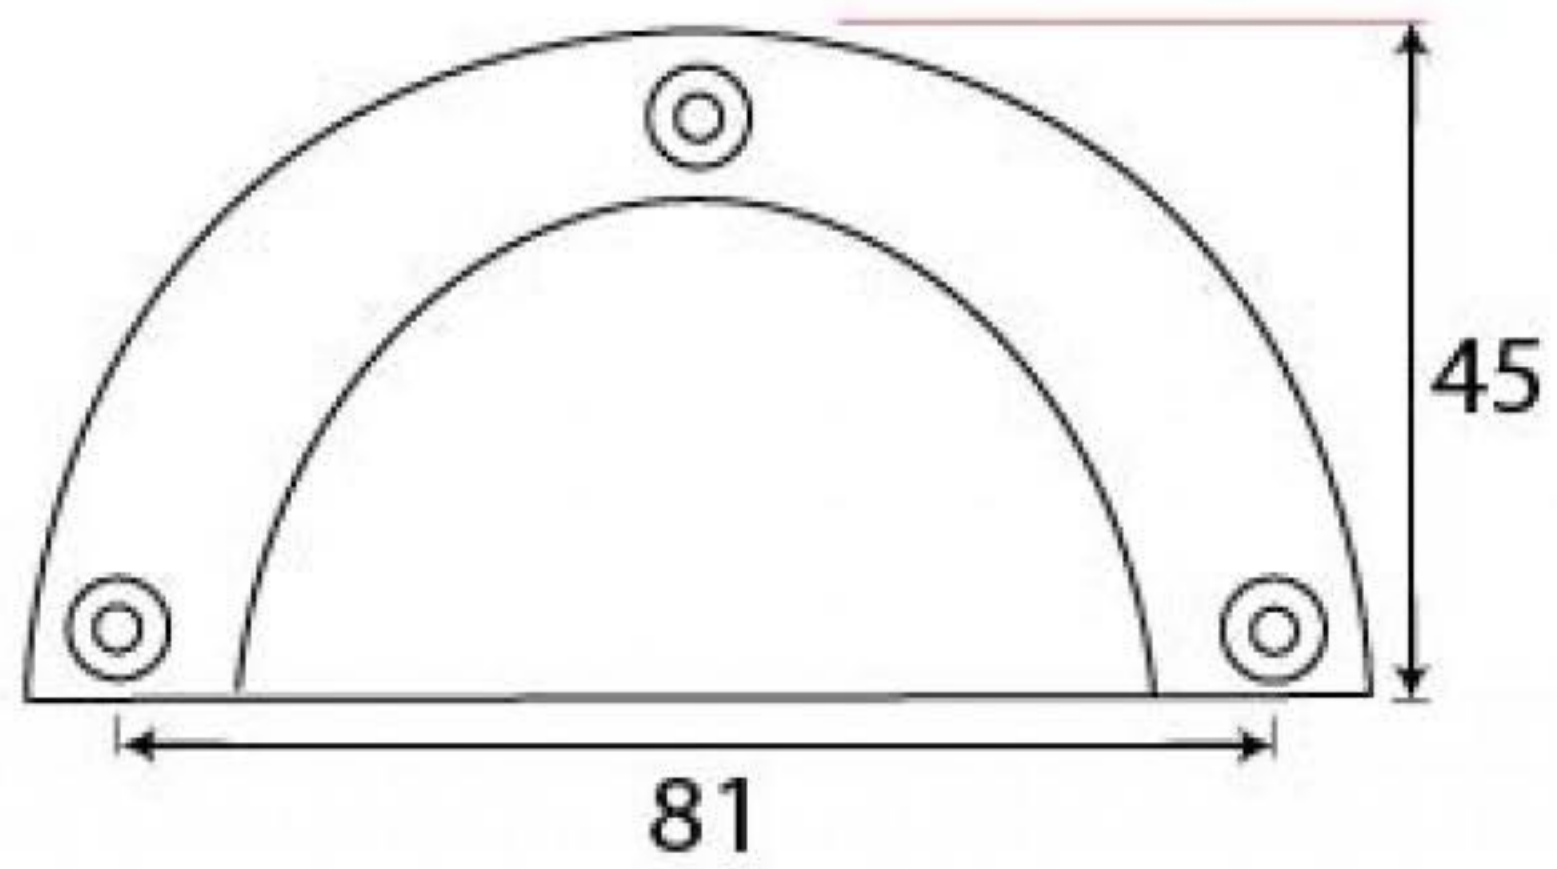

PRODUCT CODE 91524

HANDFORGED  
TRADITIONAL  
IRONMONGERY

Due to the hand crafted nature of our products all measurements are approximate and should be used as a guide only