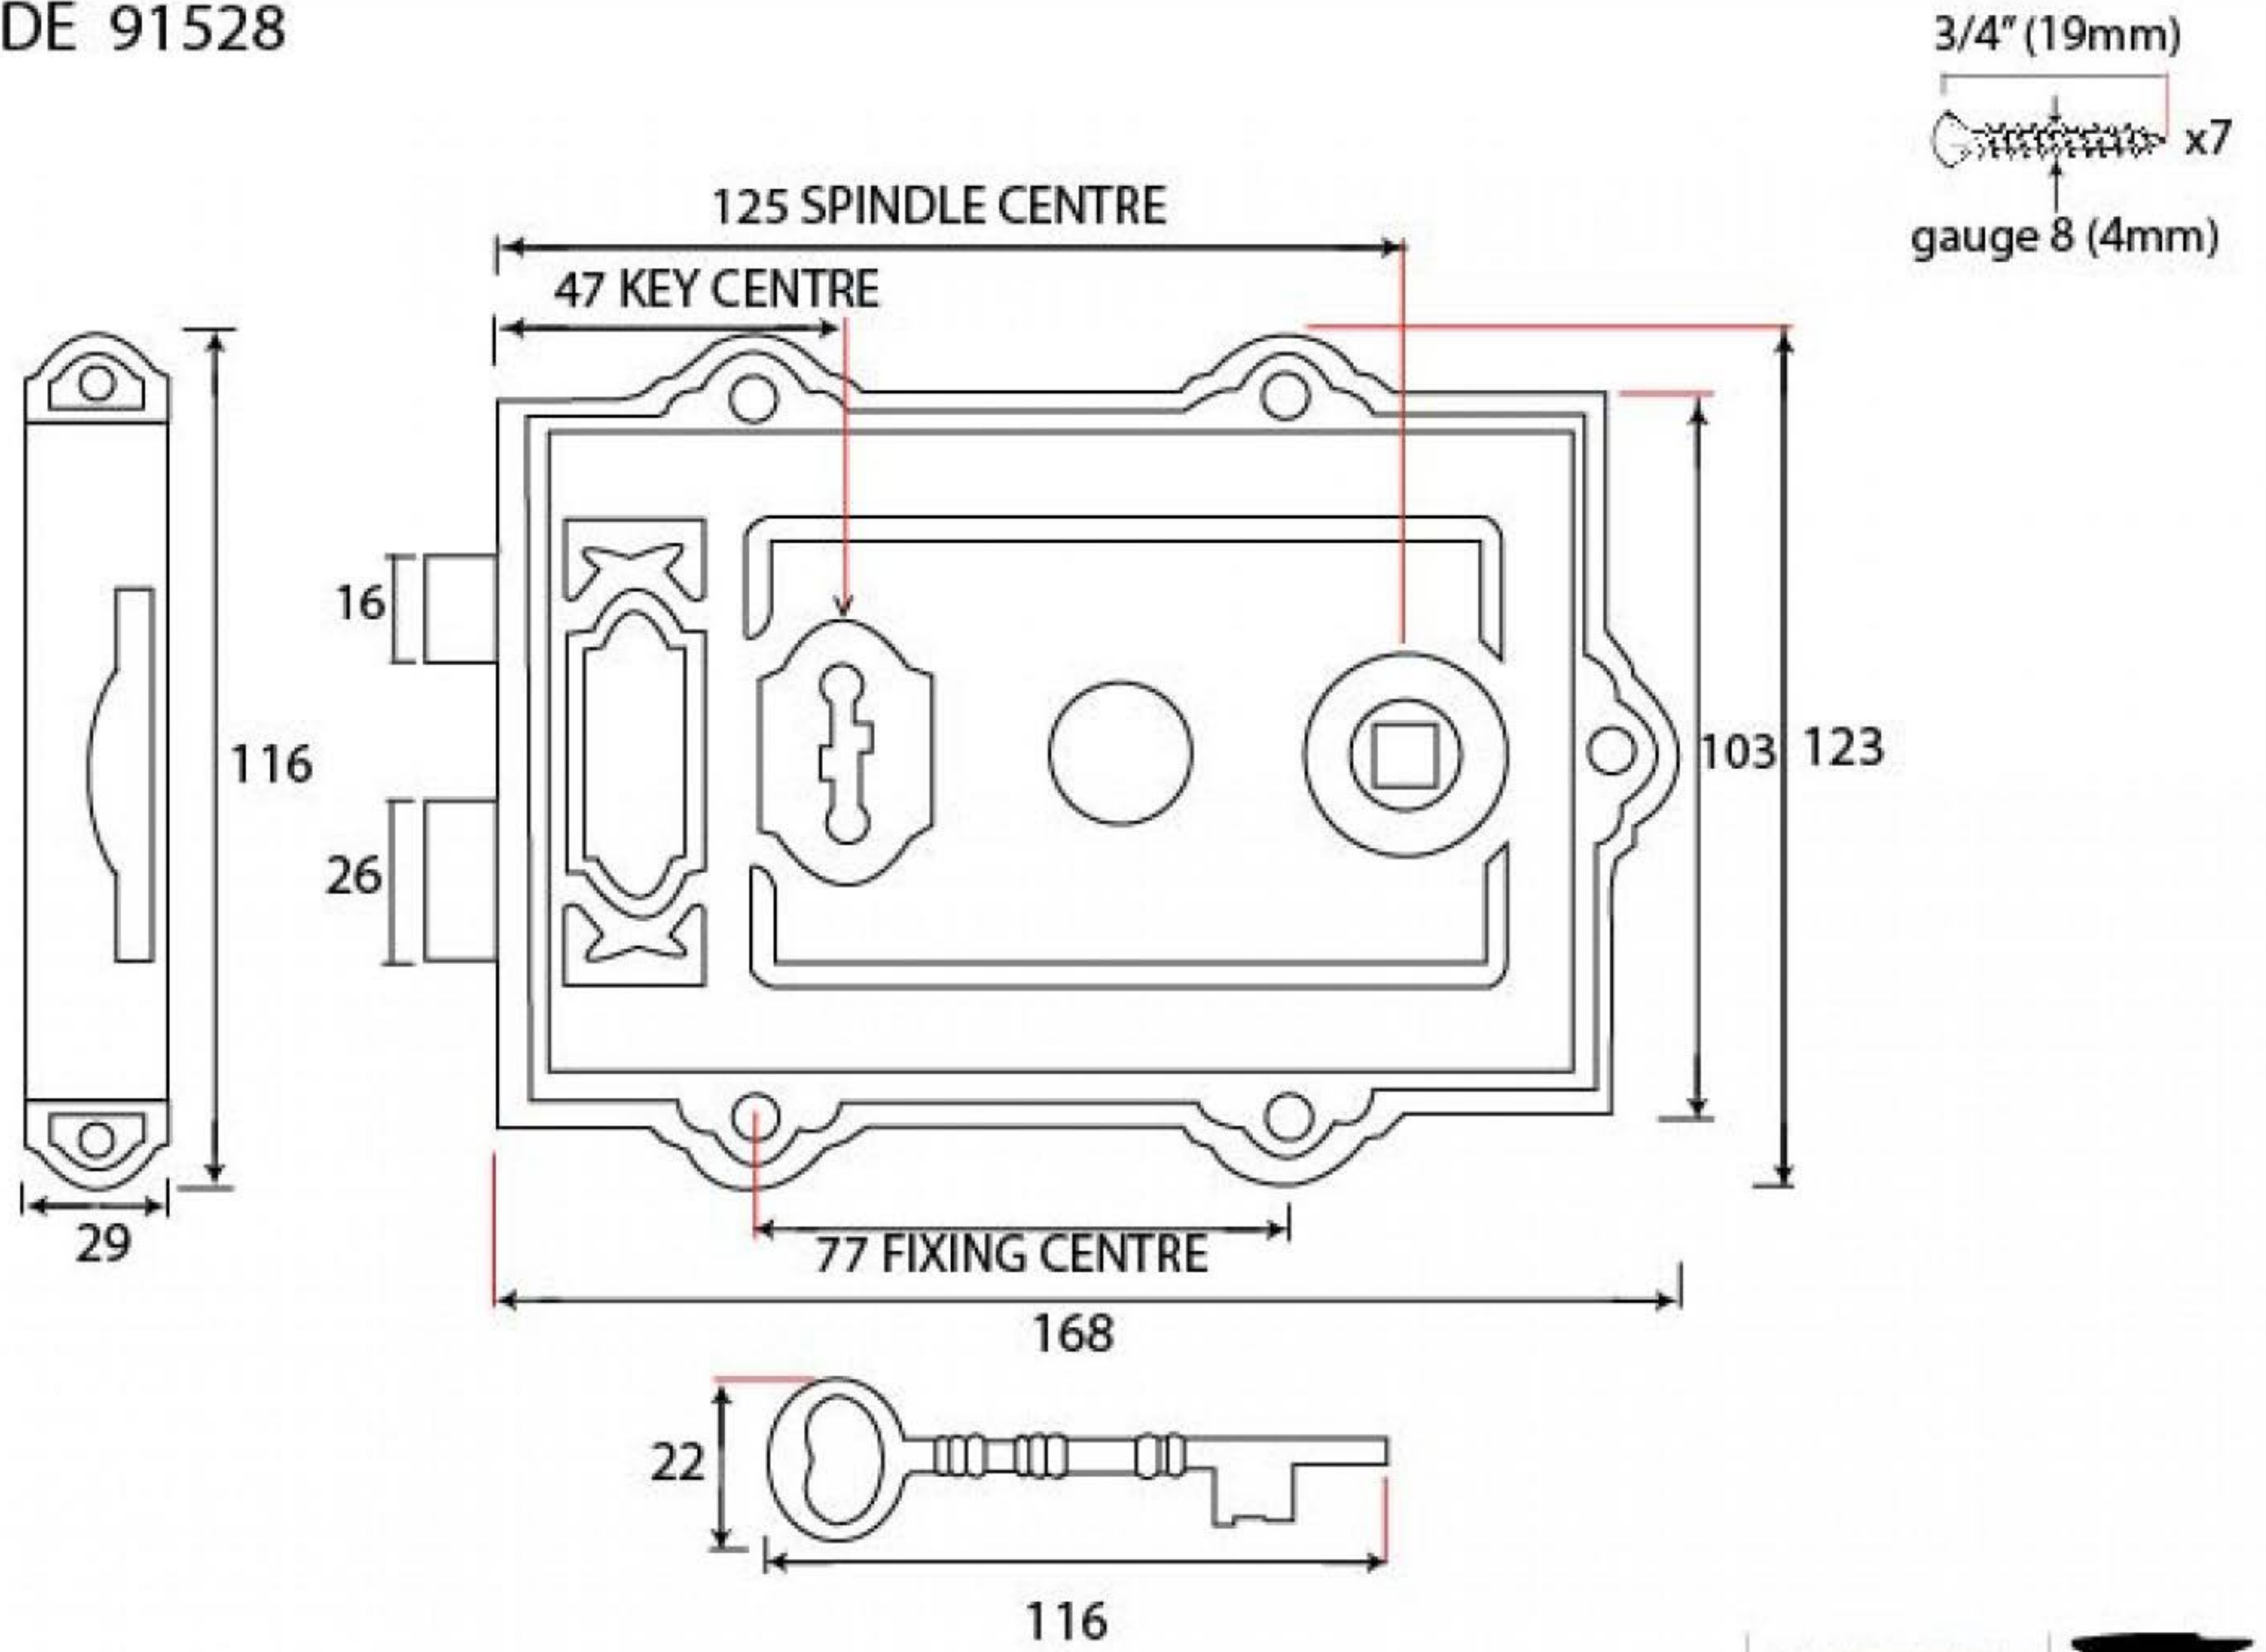

PRODUCT CODE 91528

HANDFORGED
TRADITIONAL
IRONMONGERY

Due to the hand crafted nature of our products all measurements are approximate and should be used as a guide only