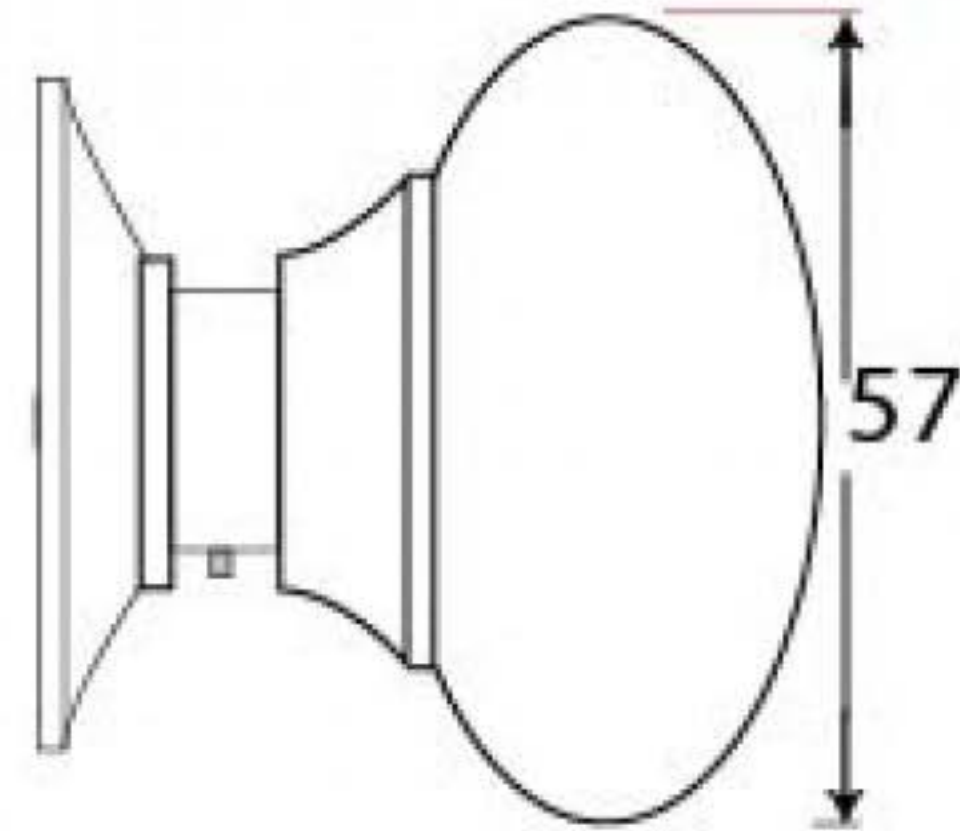

PRODUCT CODE 91529

3/4" (19mm)
x4
gauge 4 (3mm)

HANDFORGED
TRADITIONAL
IRONMONGERY

Due to the hand crafted nature of our products all measurements are approximate and should be used as a guide only