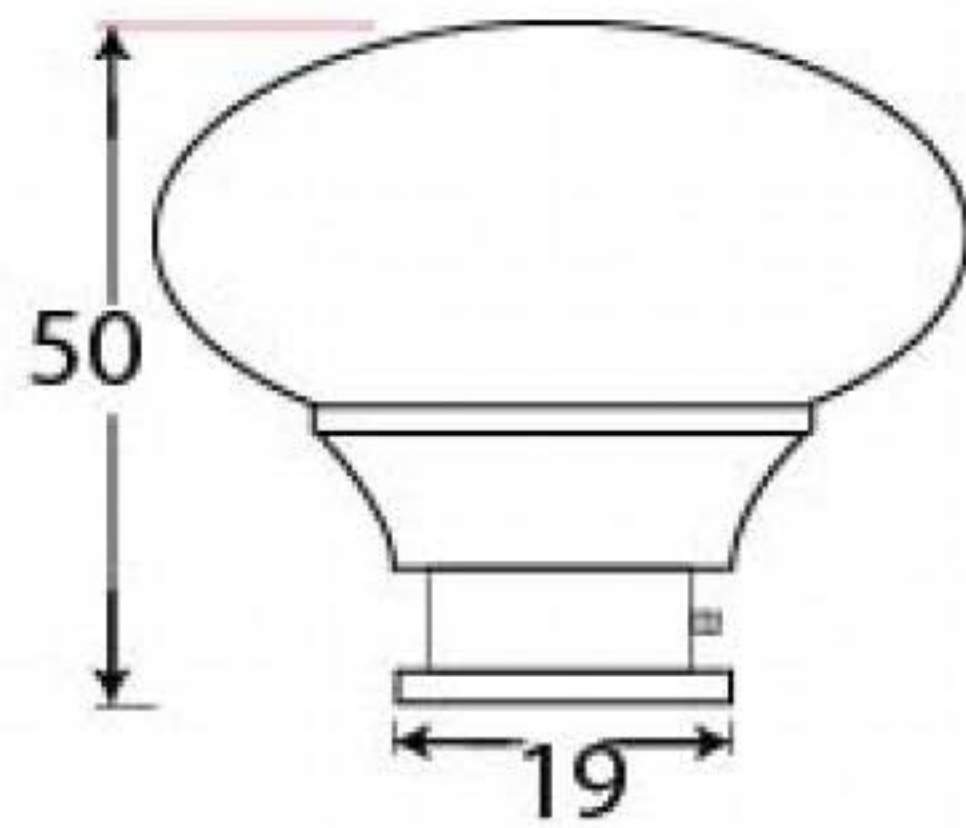

PRODUCT CODE 91529

3/4" (19mm)
x4
gauge 4 (3mm)

HANDFORGED
TRADITIONAL
IRONMONGERY

Due to the hand crafted nature of our products all measurements are approximate and should be used as a guide only