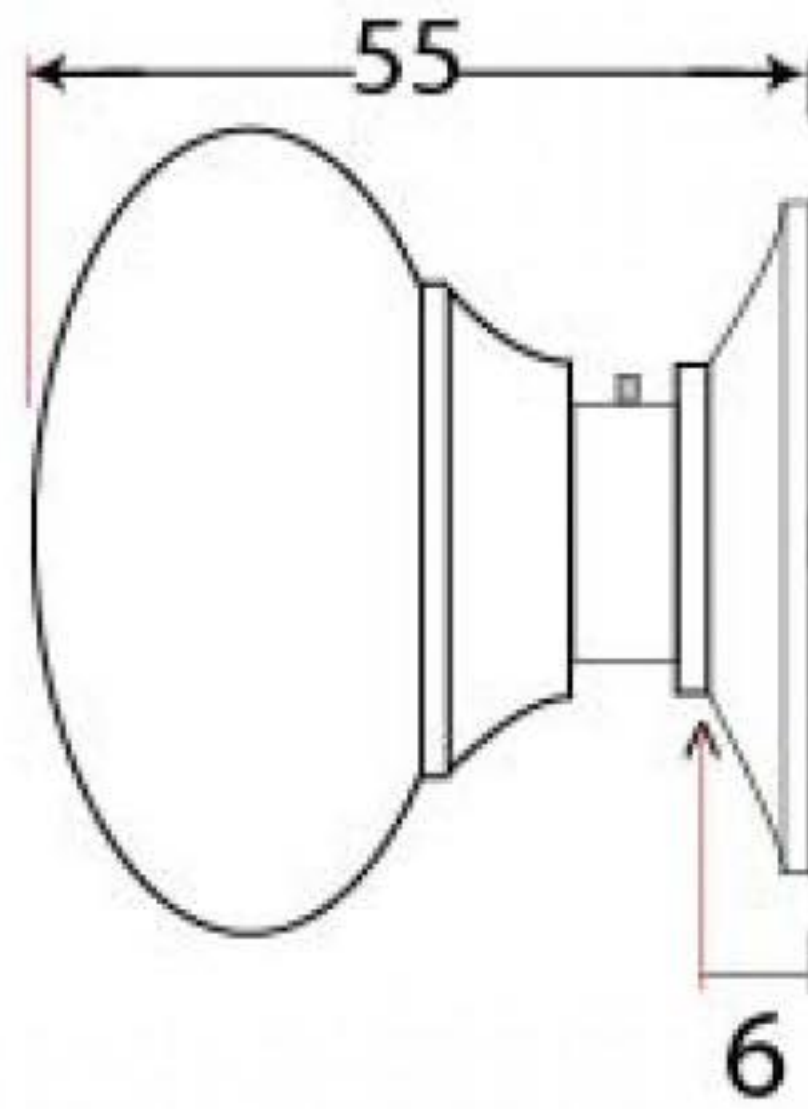

PRODUCT CODE 91529

3/4" (19mm)
x4
gauge 4 (3mm)

HANDFORGED
TRADITIONAL
IRONMONGERY

Due to the hand crafted nature of our products all measurements are approximate and should be used as a guide only