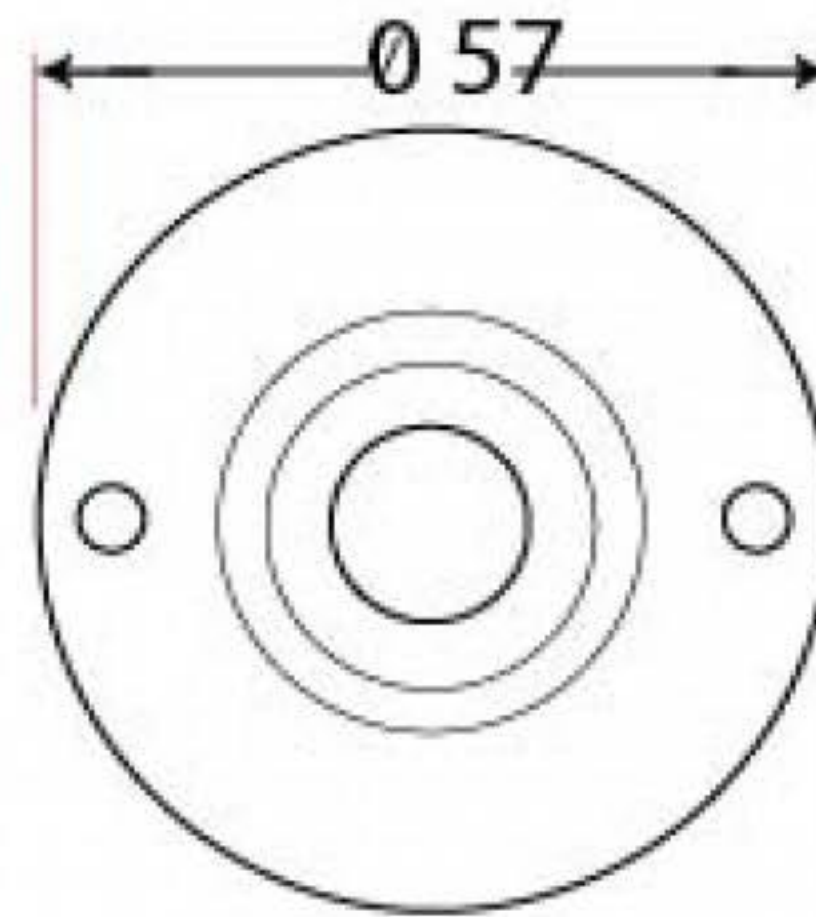

PRODUCT CODE 91529

3/4" (19mm)
x4
gauge 4 (3mm)

HANDFORGED
TRADITIONAL
IRONMONGERY

Due to the hand crafted nature of our products all measurements are approximate and should be used as a guide only