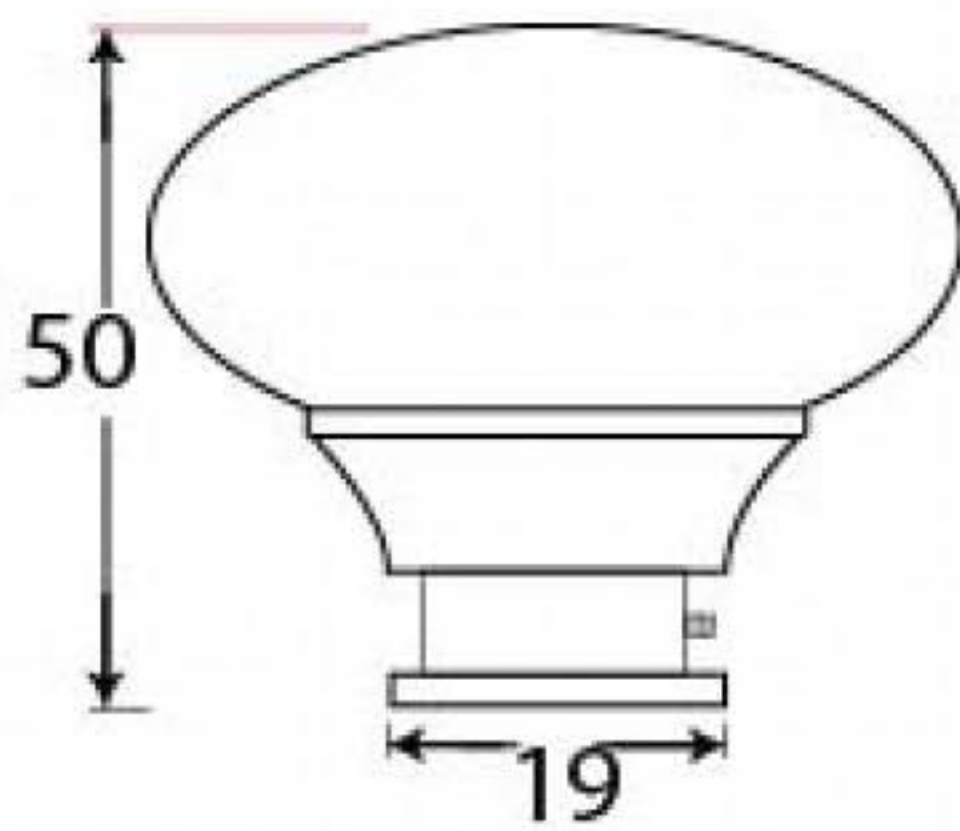

PRODUCT CODE 91531

3/4" (19mm)
x4
gauge 4 (3mm)

HANDFORGED
TRADITIONAL
IRONMONGERY

Due to the hand crafted nature of our products all measurements are approximate and should be used as a guide only