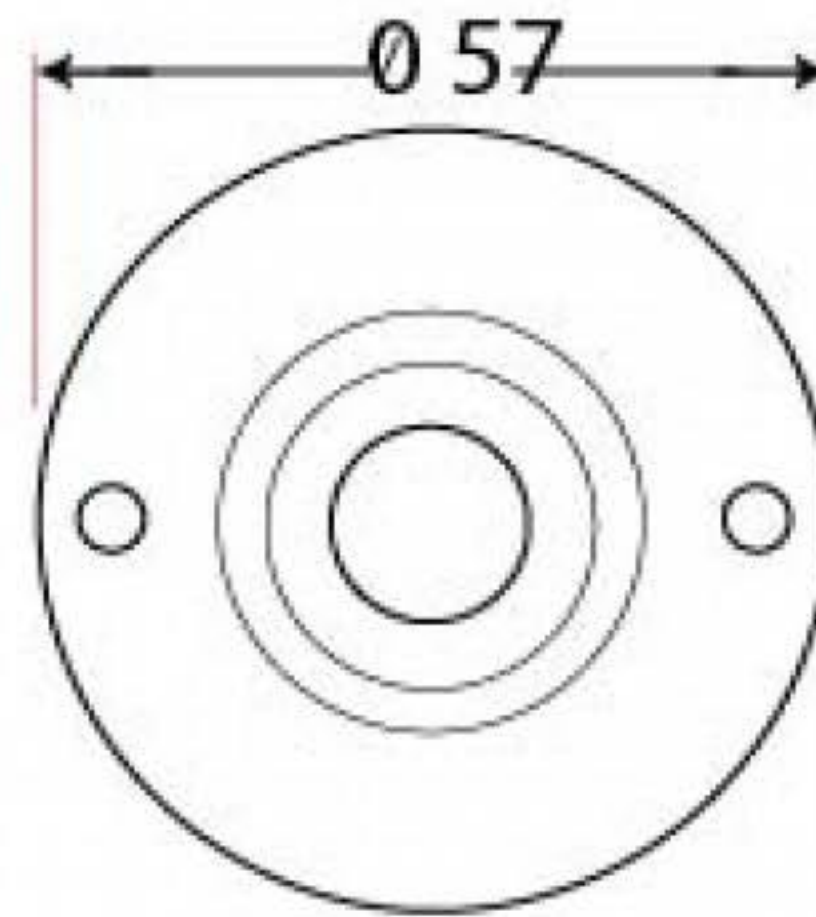

PRODUCT CODE 91531

3/4" (19mm)
x4
gauge 4 (3mm)

HANDFORGED
TRADITIONAL
IRONMONGERY

Due to the hand crafted nature of our products all measurements are approximate and should be used as a guide only