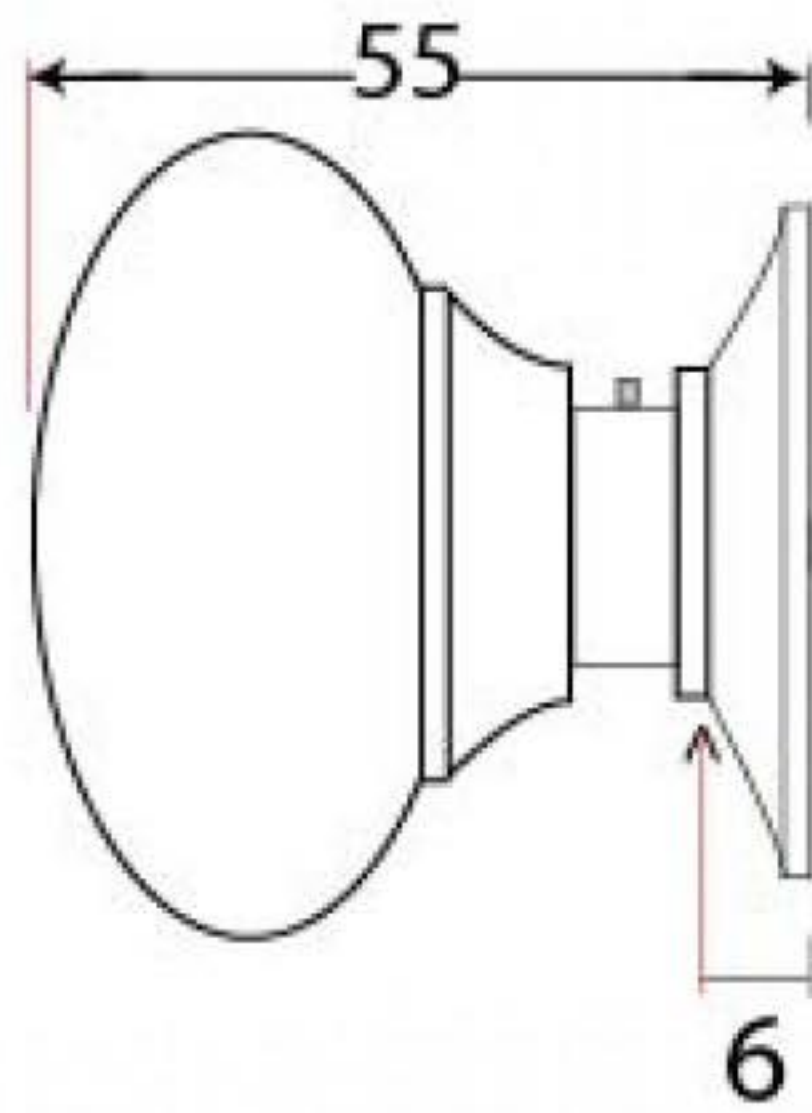

PRODUCT CODE 91531

3/4" (19mm)
x4
gauge 4 (3mm)

HANDFORGED
TRADITIONAL
IRONMONGERY

Due to the hand crafted nature of our products all measurements are approximate and should be used as a guide only