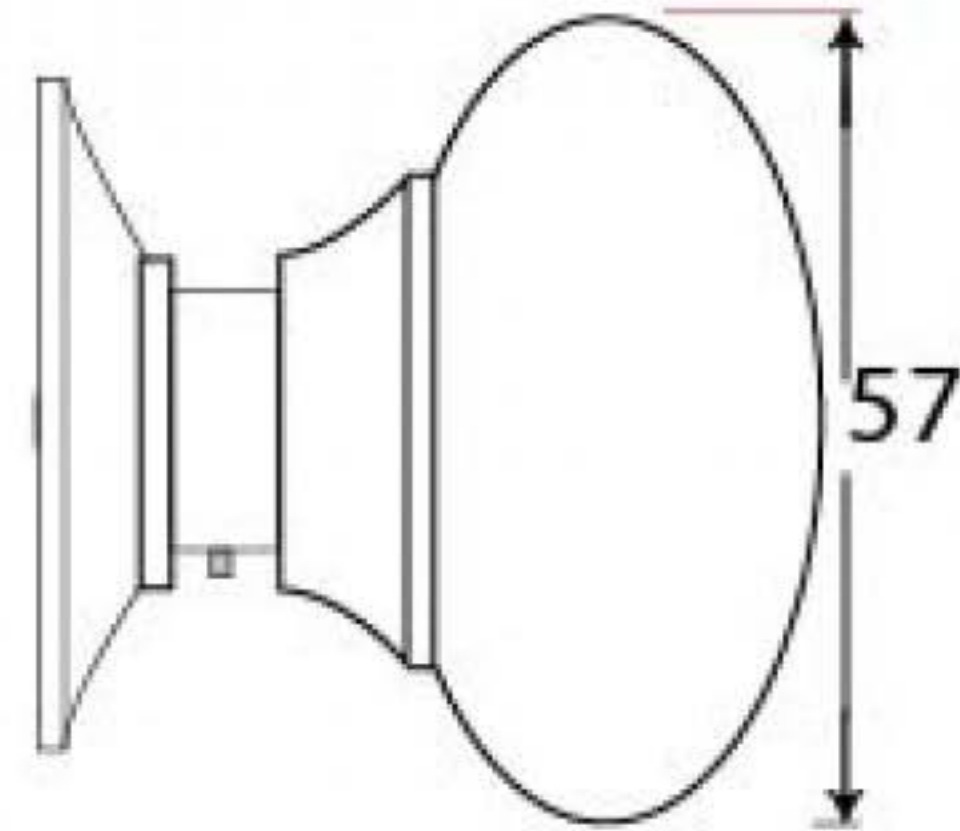

PRODUCT CODE 91531

3/4" (19mm)
x4
gauge 4 (3mm)

HANDFORGED
TRADITIONAL
IRONMONGERY

Due to the hand crafted nature of our products all measurements are approximate and should be used as a guide only