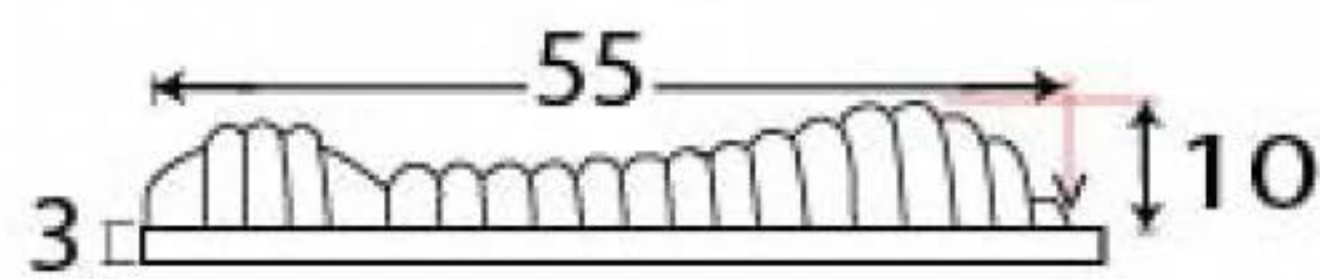

PRODUCT CODE 91533

1/2" (13mm)
x 3
gauge 4 (3mm)

HANDFORGED
TRADITIONAL
IRONMONGERY

Due to the hand crafted nature of our products all measurements are approximate and should be used as a guide only