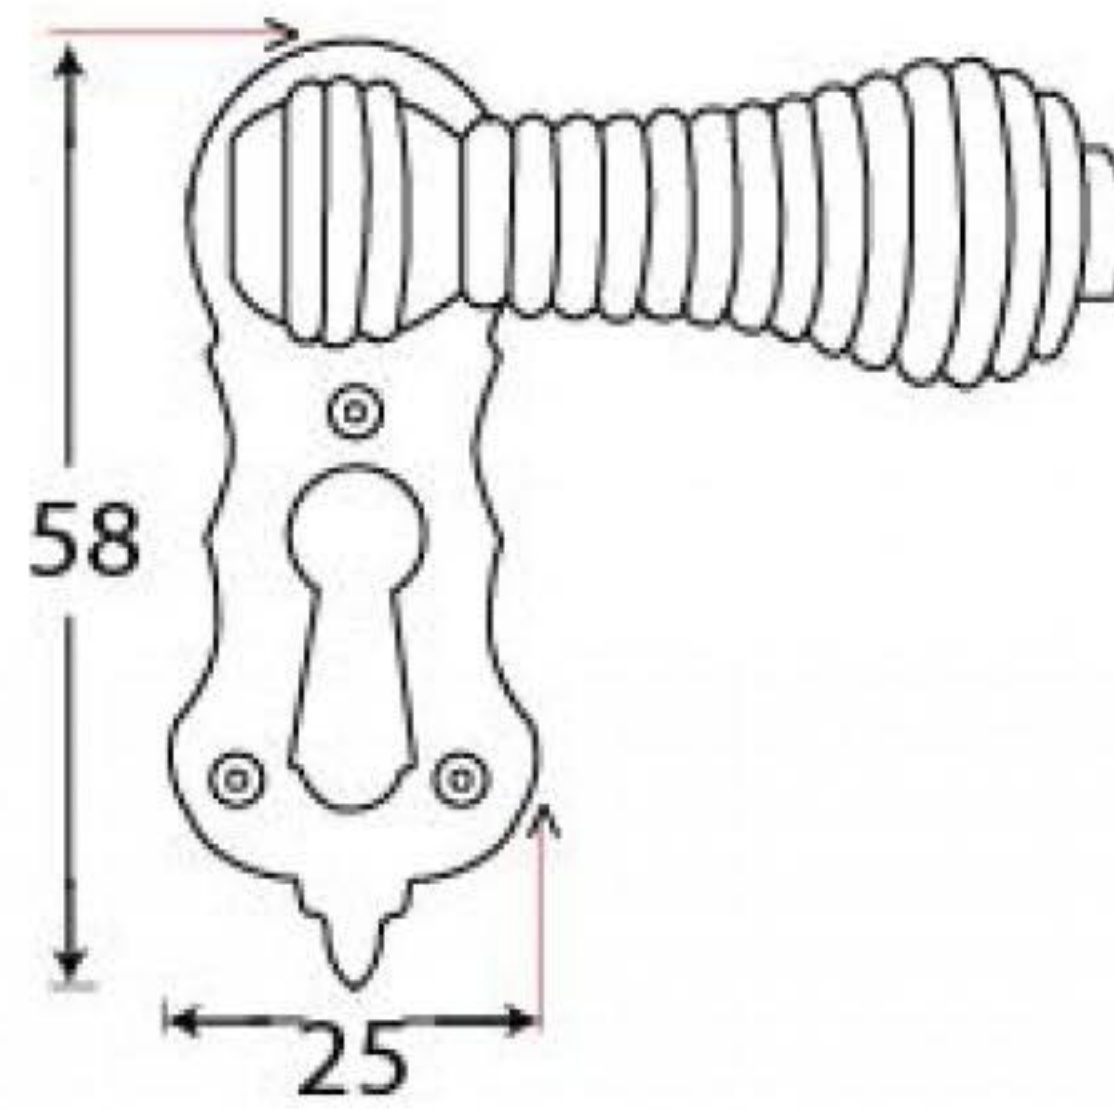

PRODUCT CODE 91533

1/2" (13mm)
x 3
gauge 4 (3mm)

HANDFORGED
TRADITIONAL
IRONMONGERY

Due to the hand crafted nature of our products all measurements are approximate and should be used as a guide only