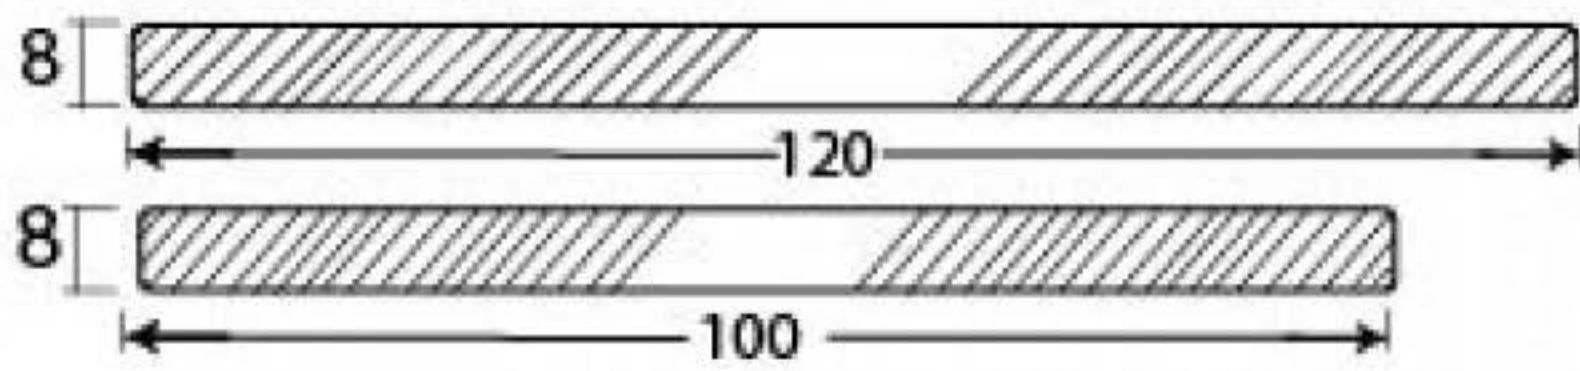

PRODUCT CODE 91729

3/4" (19mm)
x8
gauge 4 (3mm)

HANDFORGED
TRADITIONAL
IRONMONGERY

Due to the hand crafted nature of our products all measurements are approximate and should be used as a guide only