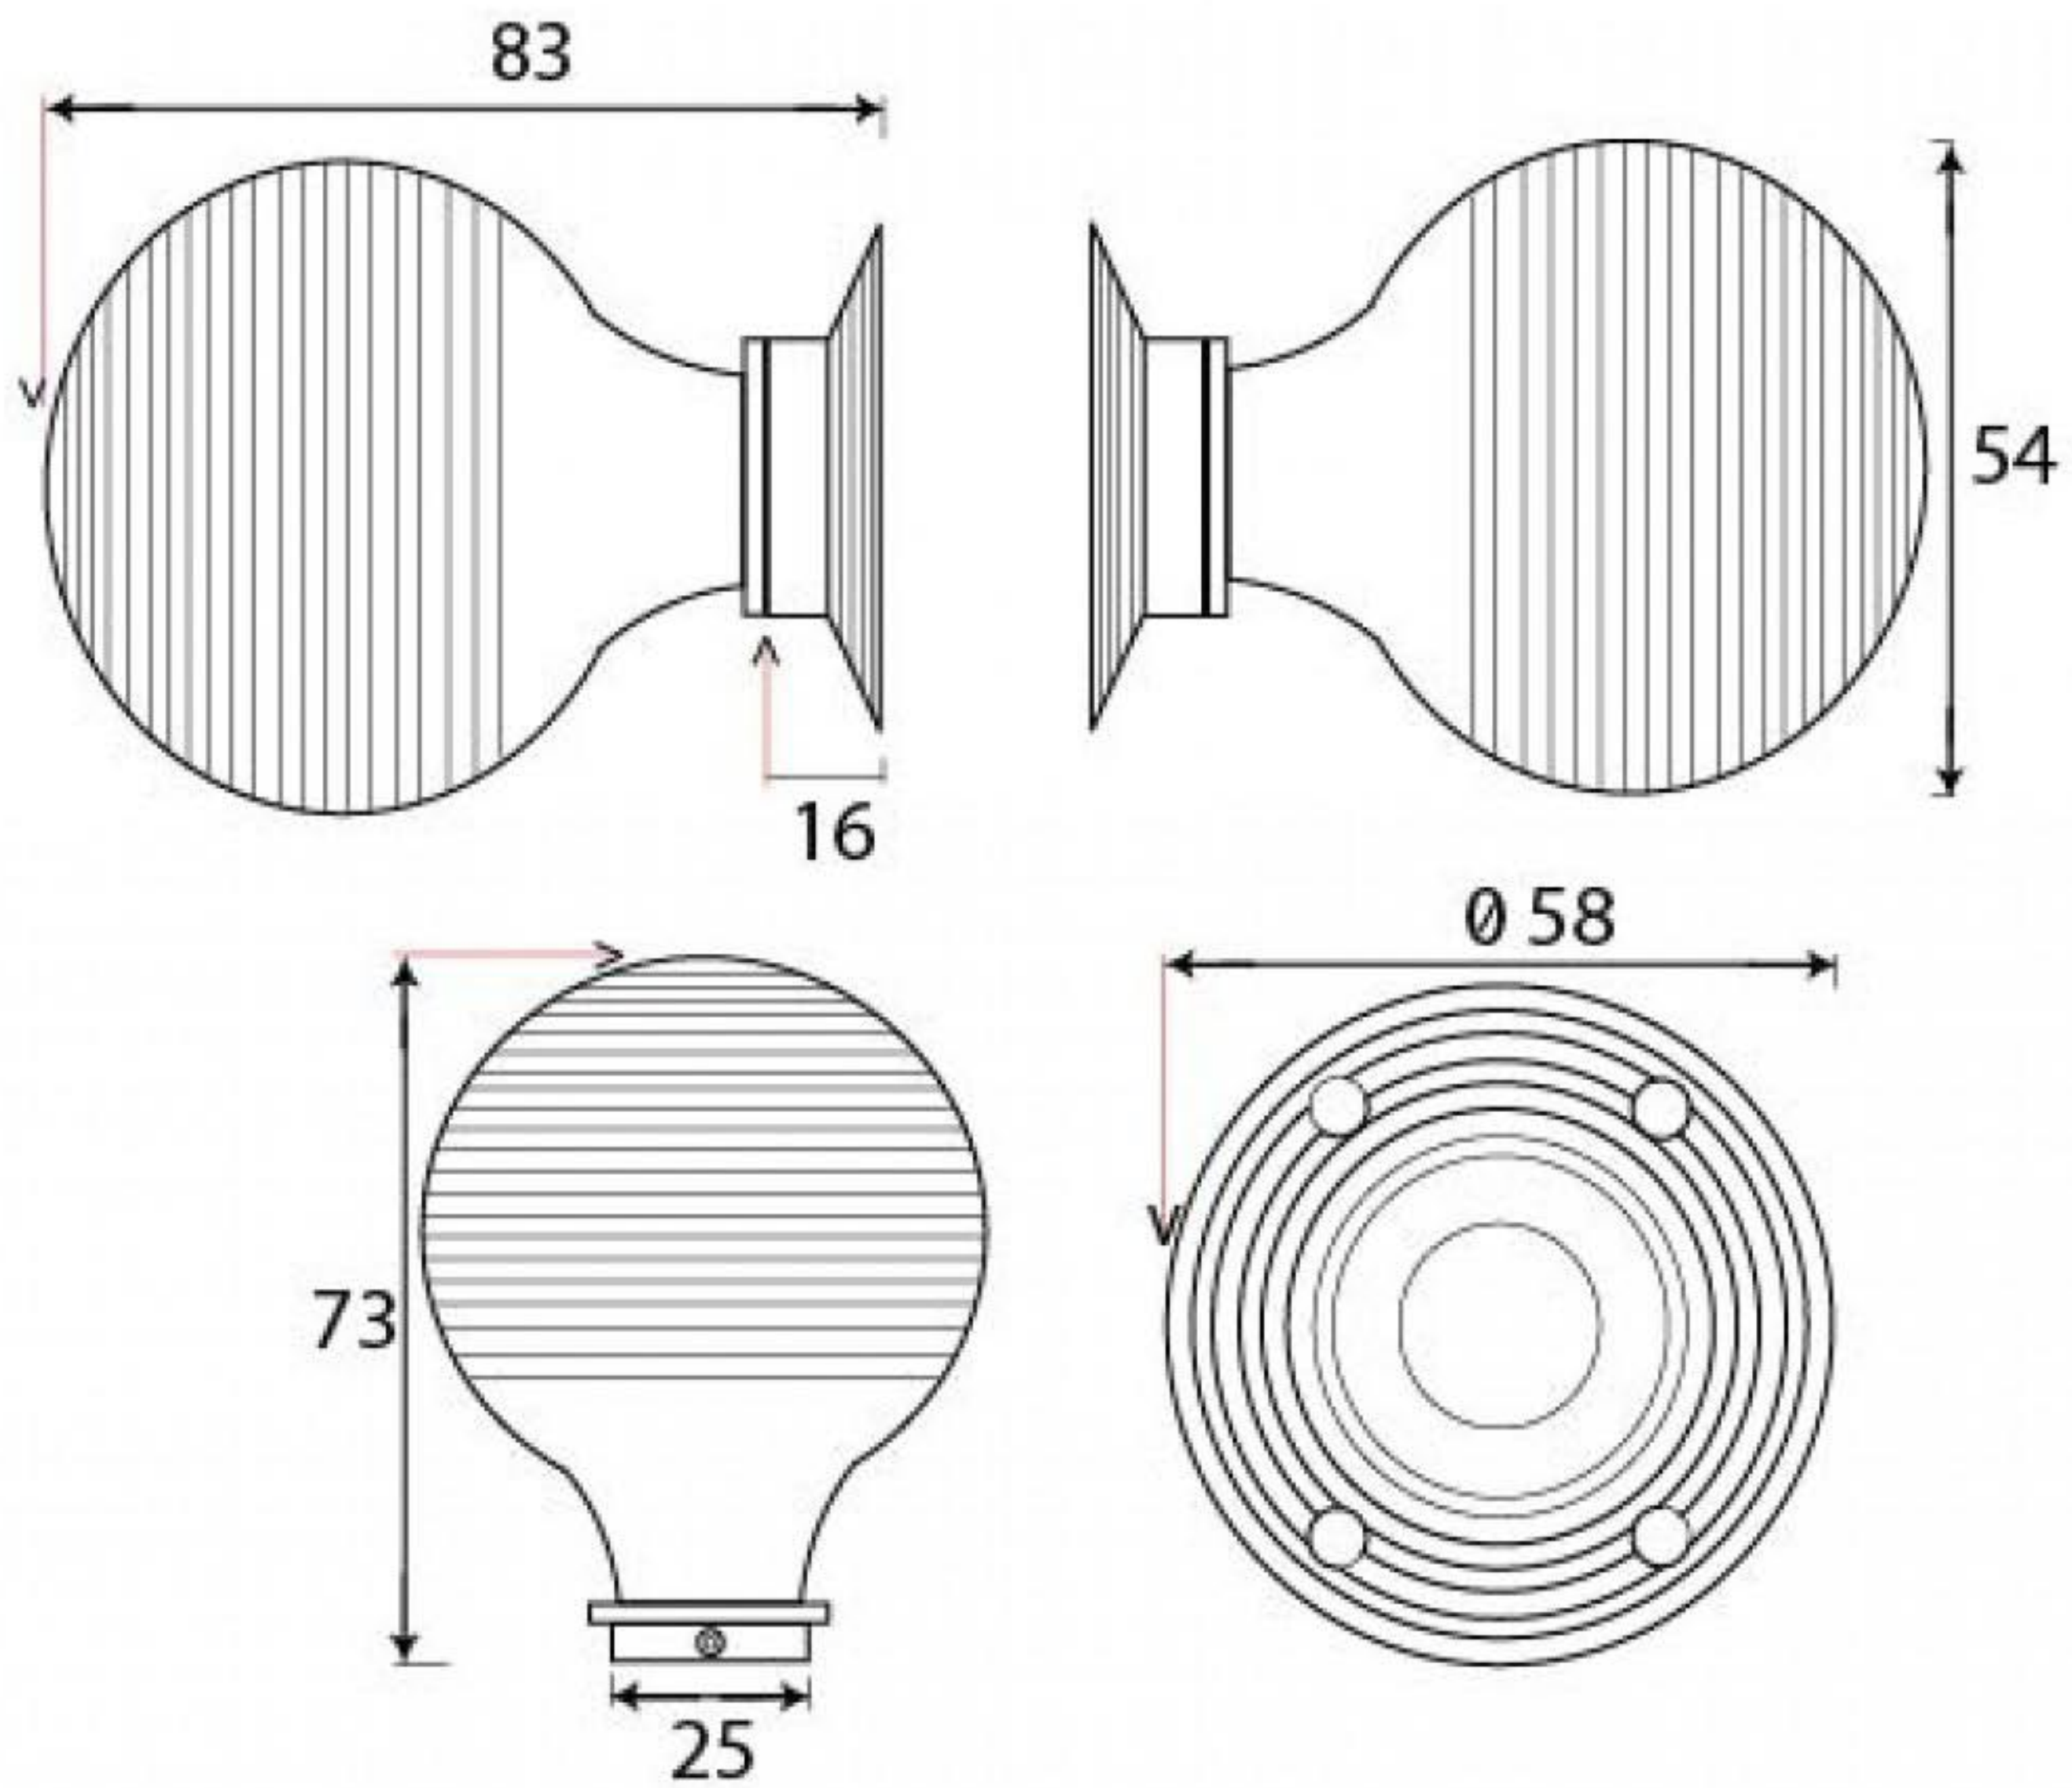

PRODUCT CODE 91729

3/4" (19mm)
x8
gauge 4 (3mm)

HANDFORGED
TRADITIONAL
IRONMONGERY

Due to the hand crafted nature of our products all measurements are approximate and should be used as a guide only