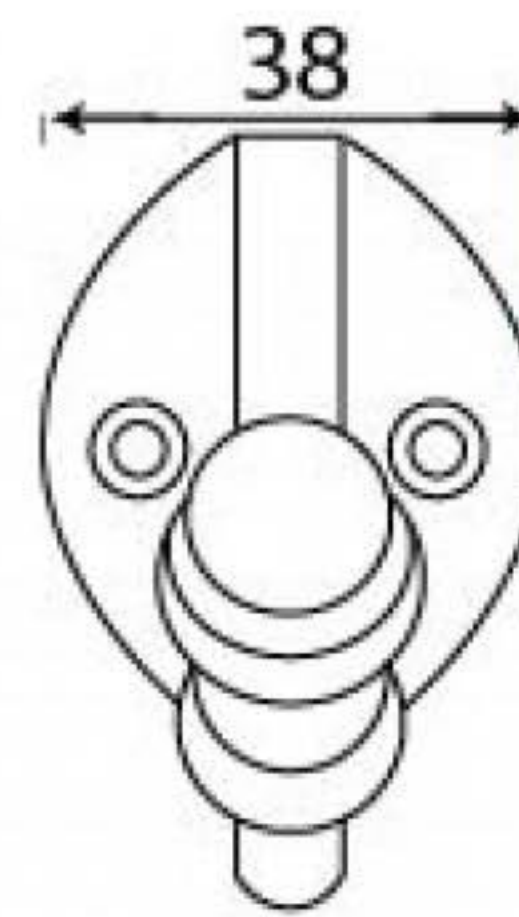

PRODUCT CODE 91749

3/4" (19mm)
x2
gauge 8 (4mm)

HANDFORGED
TRADITIONAL
IRONMONGERY

Due to the hand crafted nature of our products all measurements are approximate and should be used as a guide only