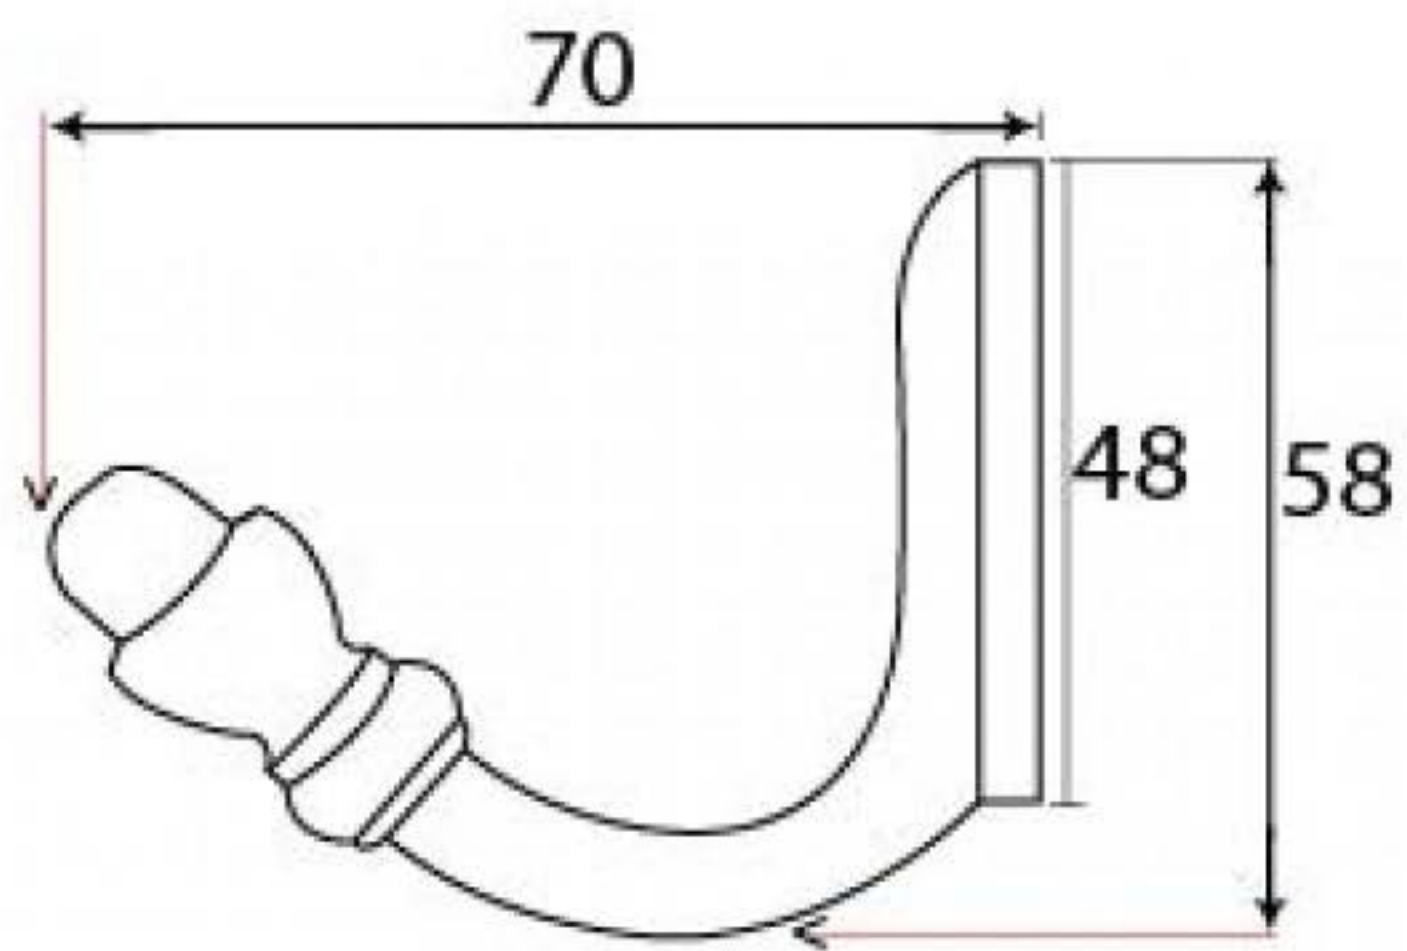

PRODUCT CODE 91749

3/4" (19mm)
x2
gauge 8 (4mm)

HANDFORGED
TRADITIONAL
IRONMONGERY

Due to the hand crafted nature of our products all measurements are approximate and should be used as a guide only