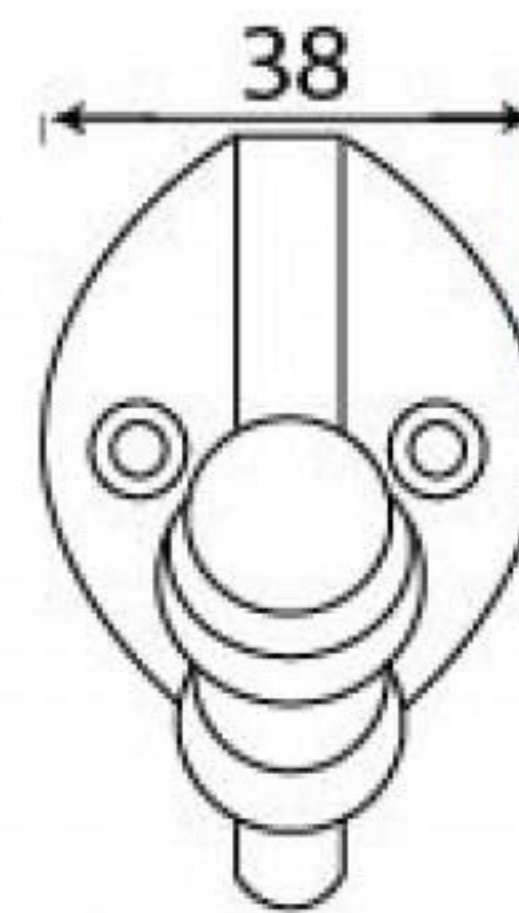

PRODUCT CODE 91750

3/4" (19mm)  
x2  
gauge 8 (4mm)

HANDFORGED  
TRADITIONAL  
IRONMONGERY

Due to the hand crafted nature of our products all measurements are approximate and should be used as a guide only