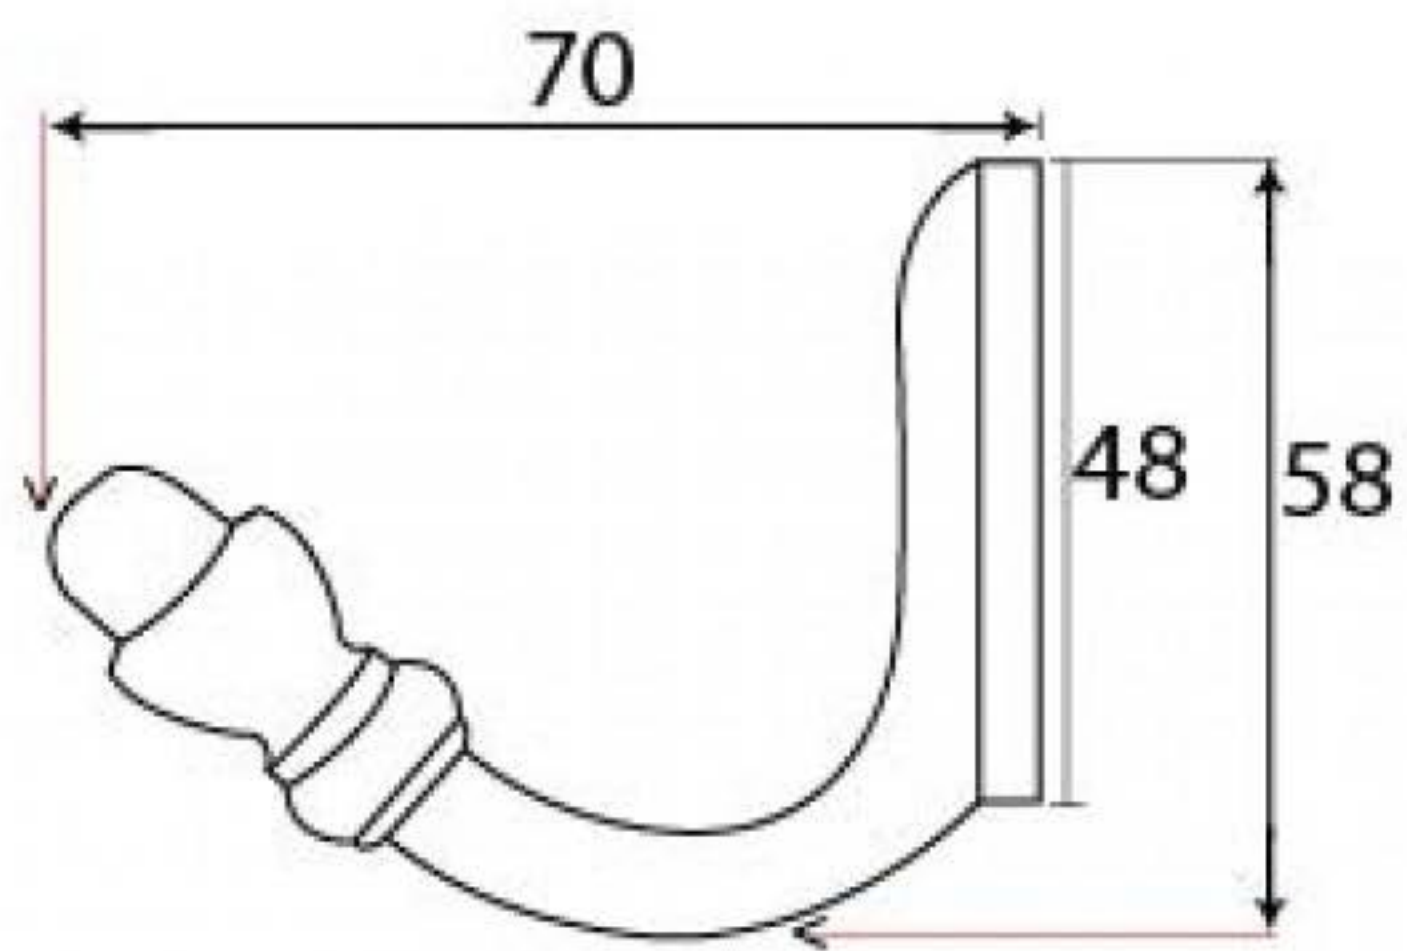

PRODUCT CODE 91750

3/4" (19mm)  
x2  
gauge 8 (4mm)

HANDFORGED  
TRADITIONAL  
IRONMONGERY

Due to the hand crafted nature of our products all measurements are approximate and should be used as a guide only