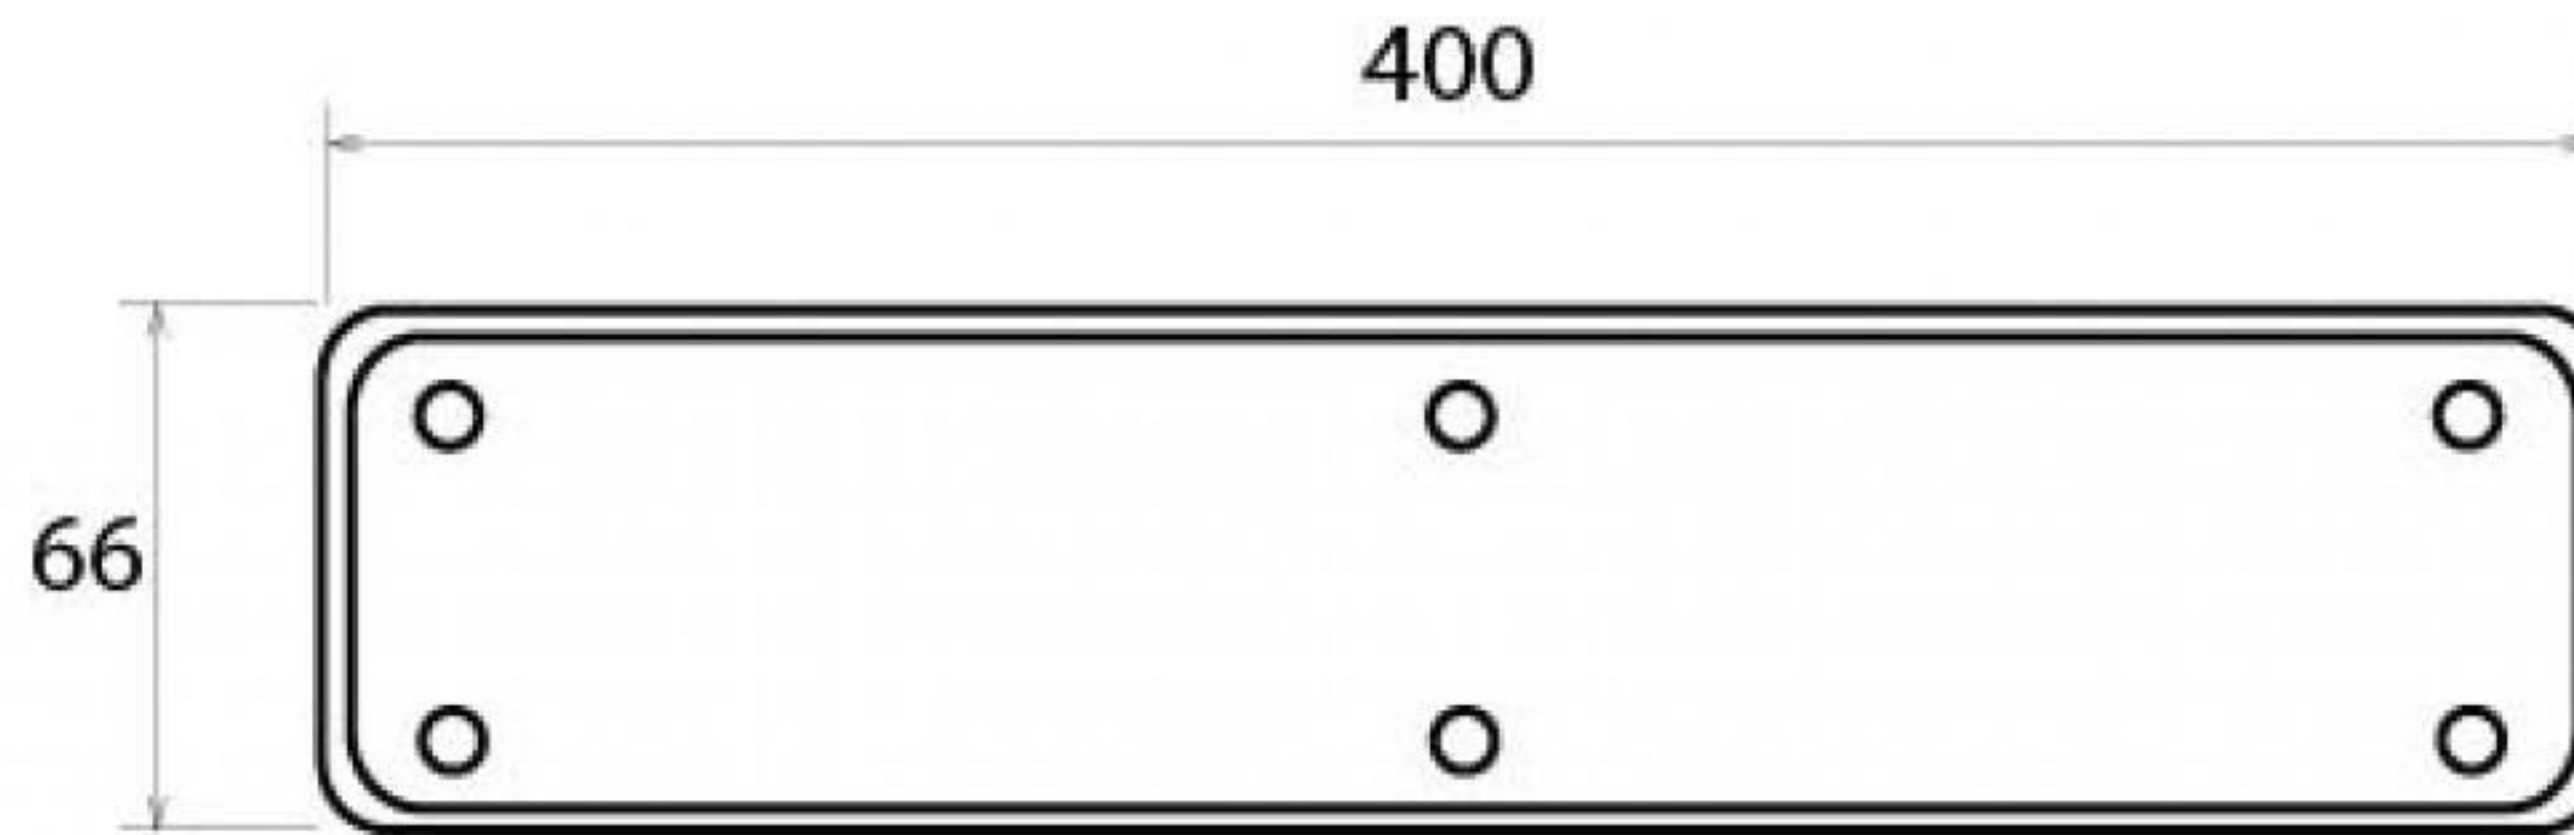

PRODUCT CODE 91760

3/4" (19mm)  
x6  
gauge 8 (4.2mm)

HANDFORGED  
TRADITIONAL  
IRONMONGERY

Due to the hand crafted nature of our products all measurements are approximate and should be used as a guide only