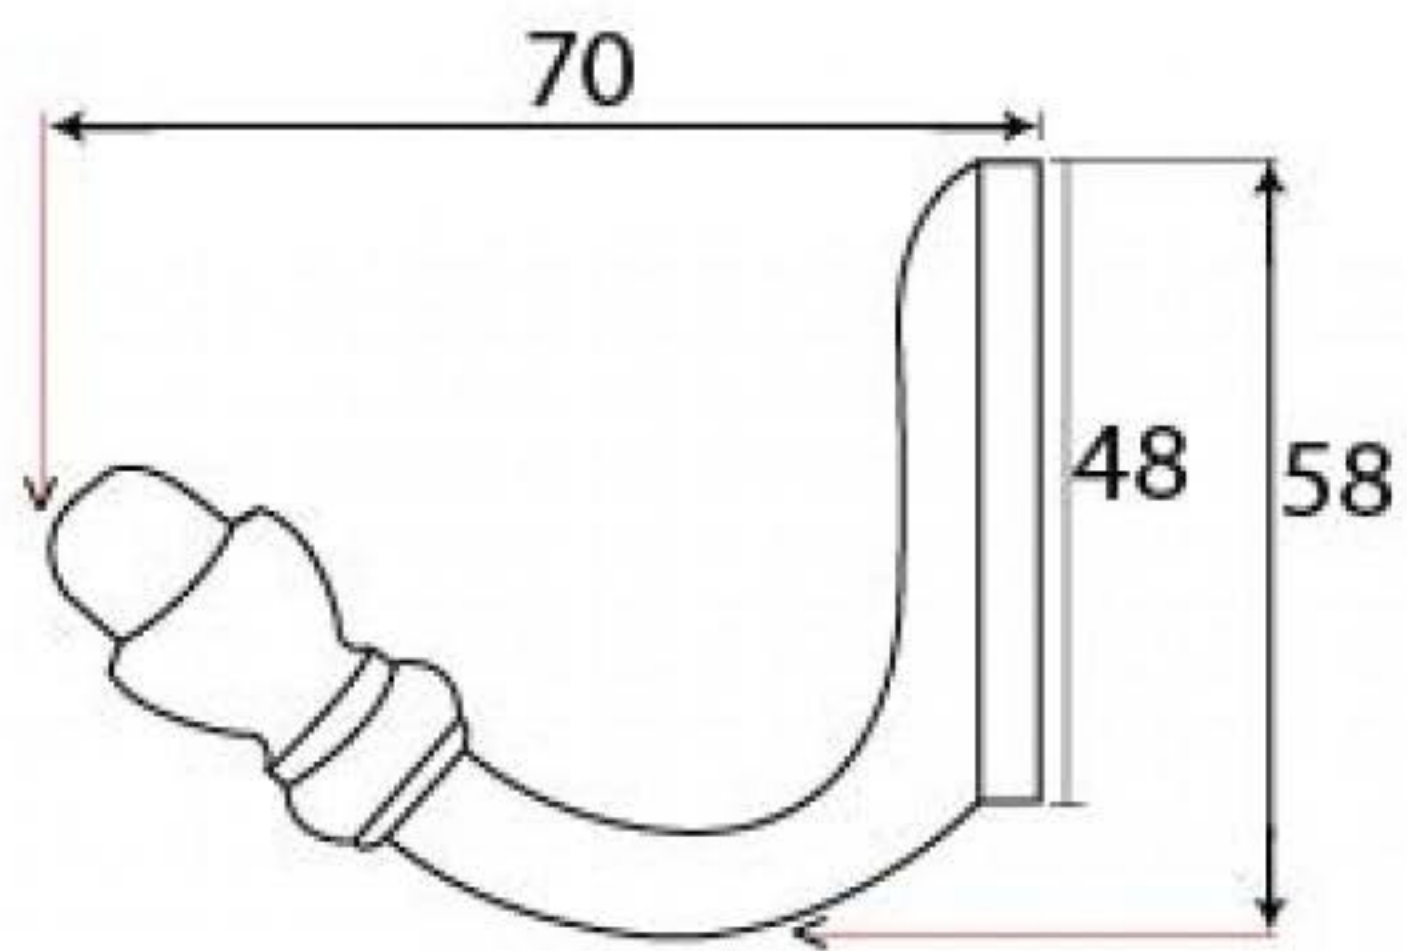

PRODUCT CODE 91785

3/4" (19mm)
x2
gauge 8 (4mm)

HANDFORGED
TRADITIONAL
IRONMONGERY

Due to the hand crafted nature of our products all measurements are approximate and should be used as a guide only