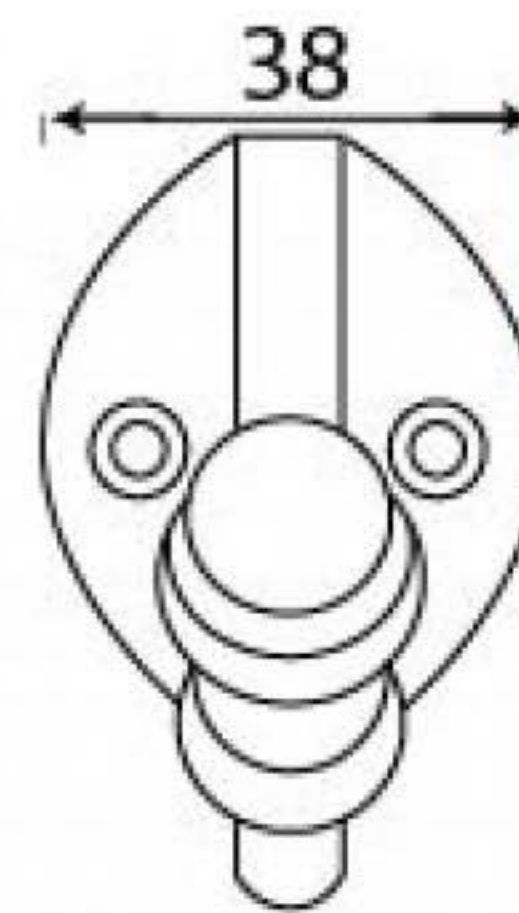

PRODUCT CODE 91785

3/4" (19mm)
x2
gauge 8 (4mm)

HANDFORGED
TRADITIONAL
IRONMONGERY

Due to the hand crafted nature of our products all measurements are approximate and should be used as a guide only