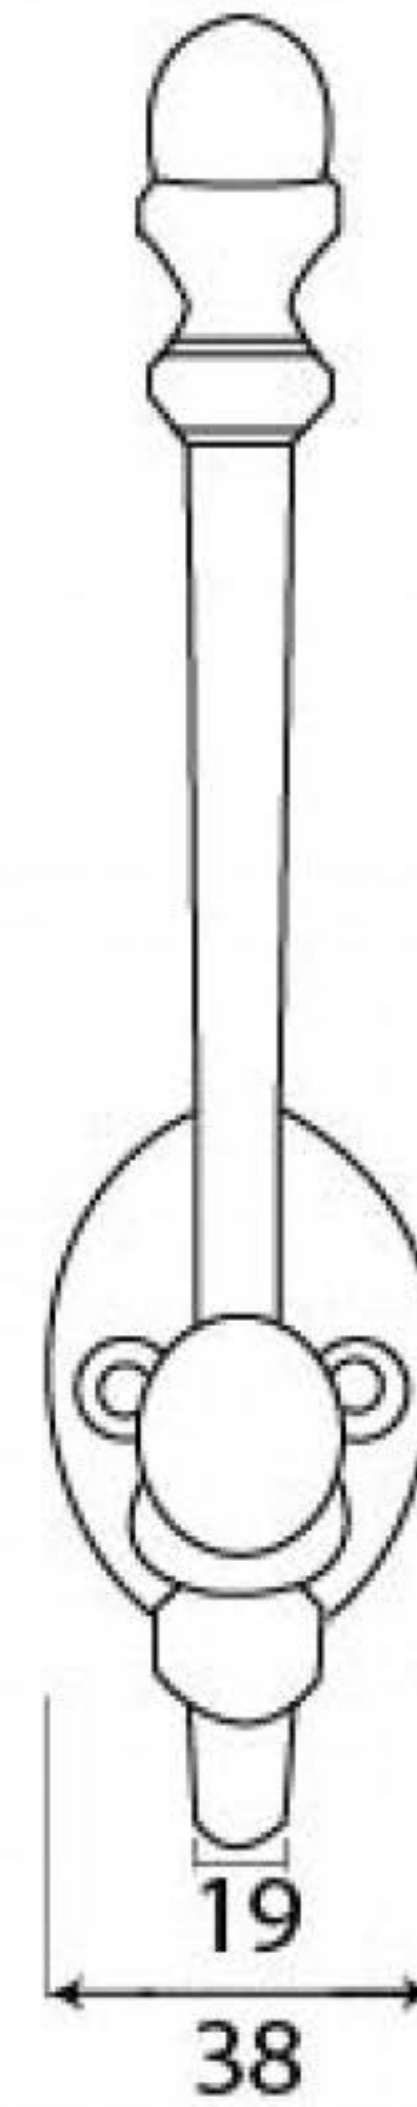

PRODUCT CODE 91786

3/4" (19mm)
x2
gauge 8 (4mm)

HANDFORGED
TRADITIONAL
IRONMONGERY

Due to the hand crafted nature of our products all measurements are approximate and should be used as a guide only