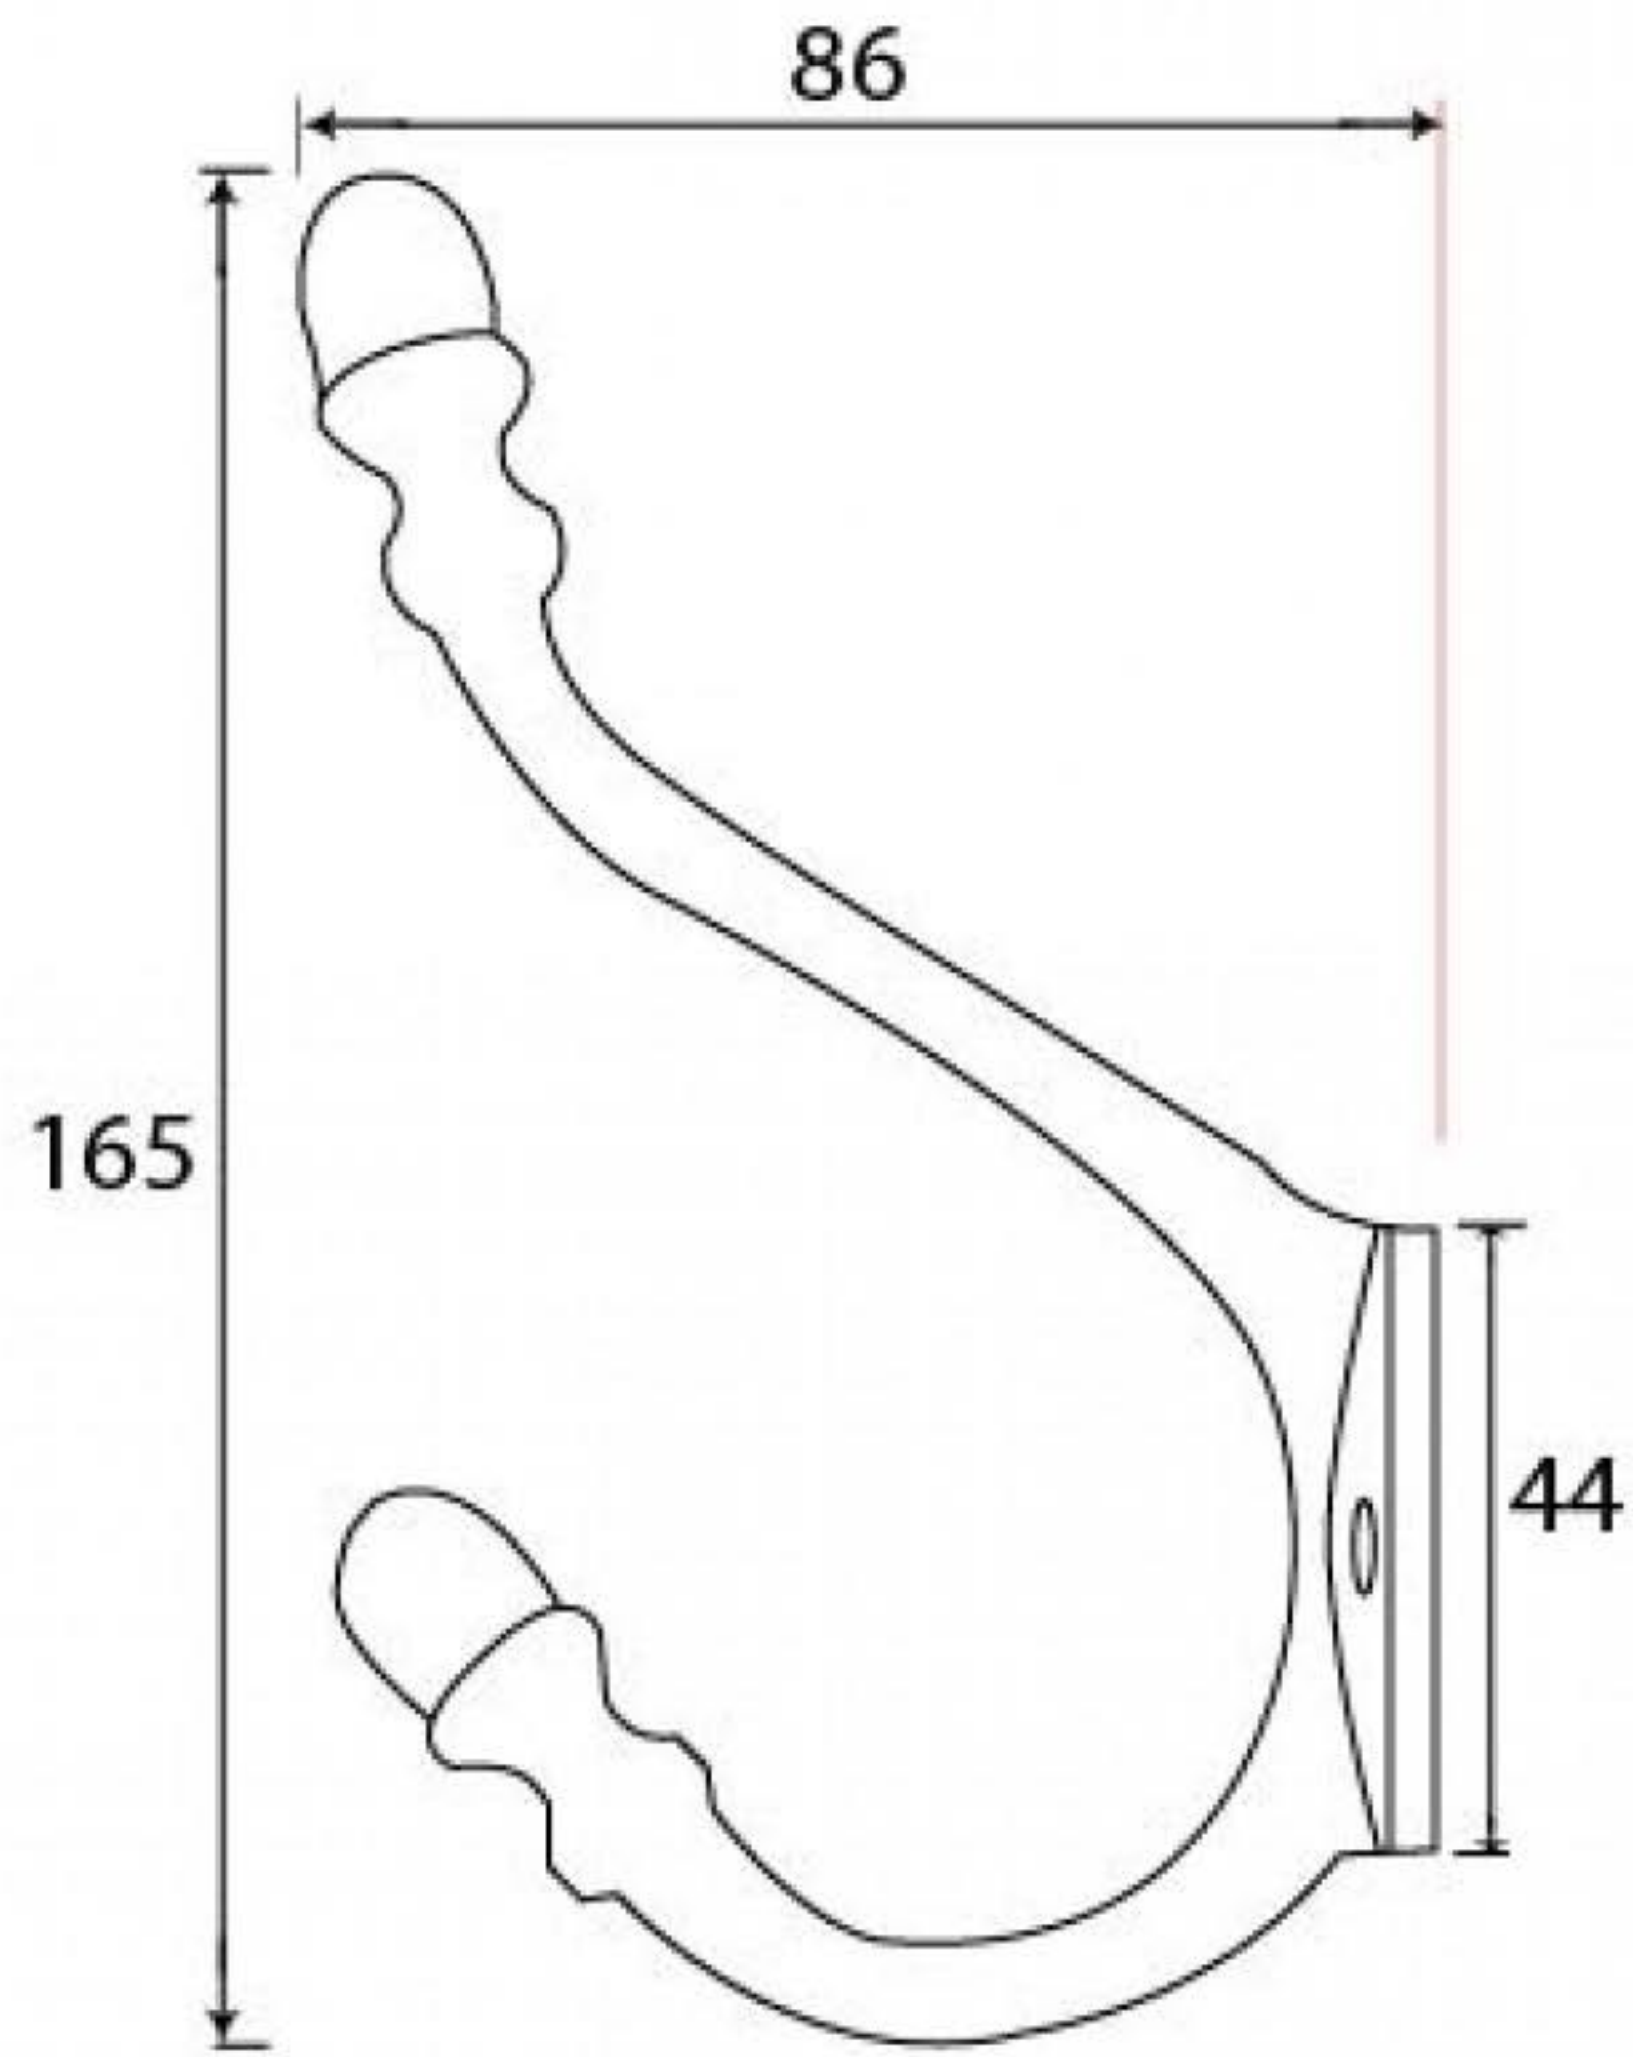

PRODUCT CODE 91786

3/4" (19mm)
x2
gauge 8 (4mm)

HANDFORGED
TRADITIONAL
IRONMONGERY

Due to the hand crafted nature of our products all measurements are approximate and should be used as a guide only