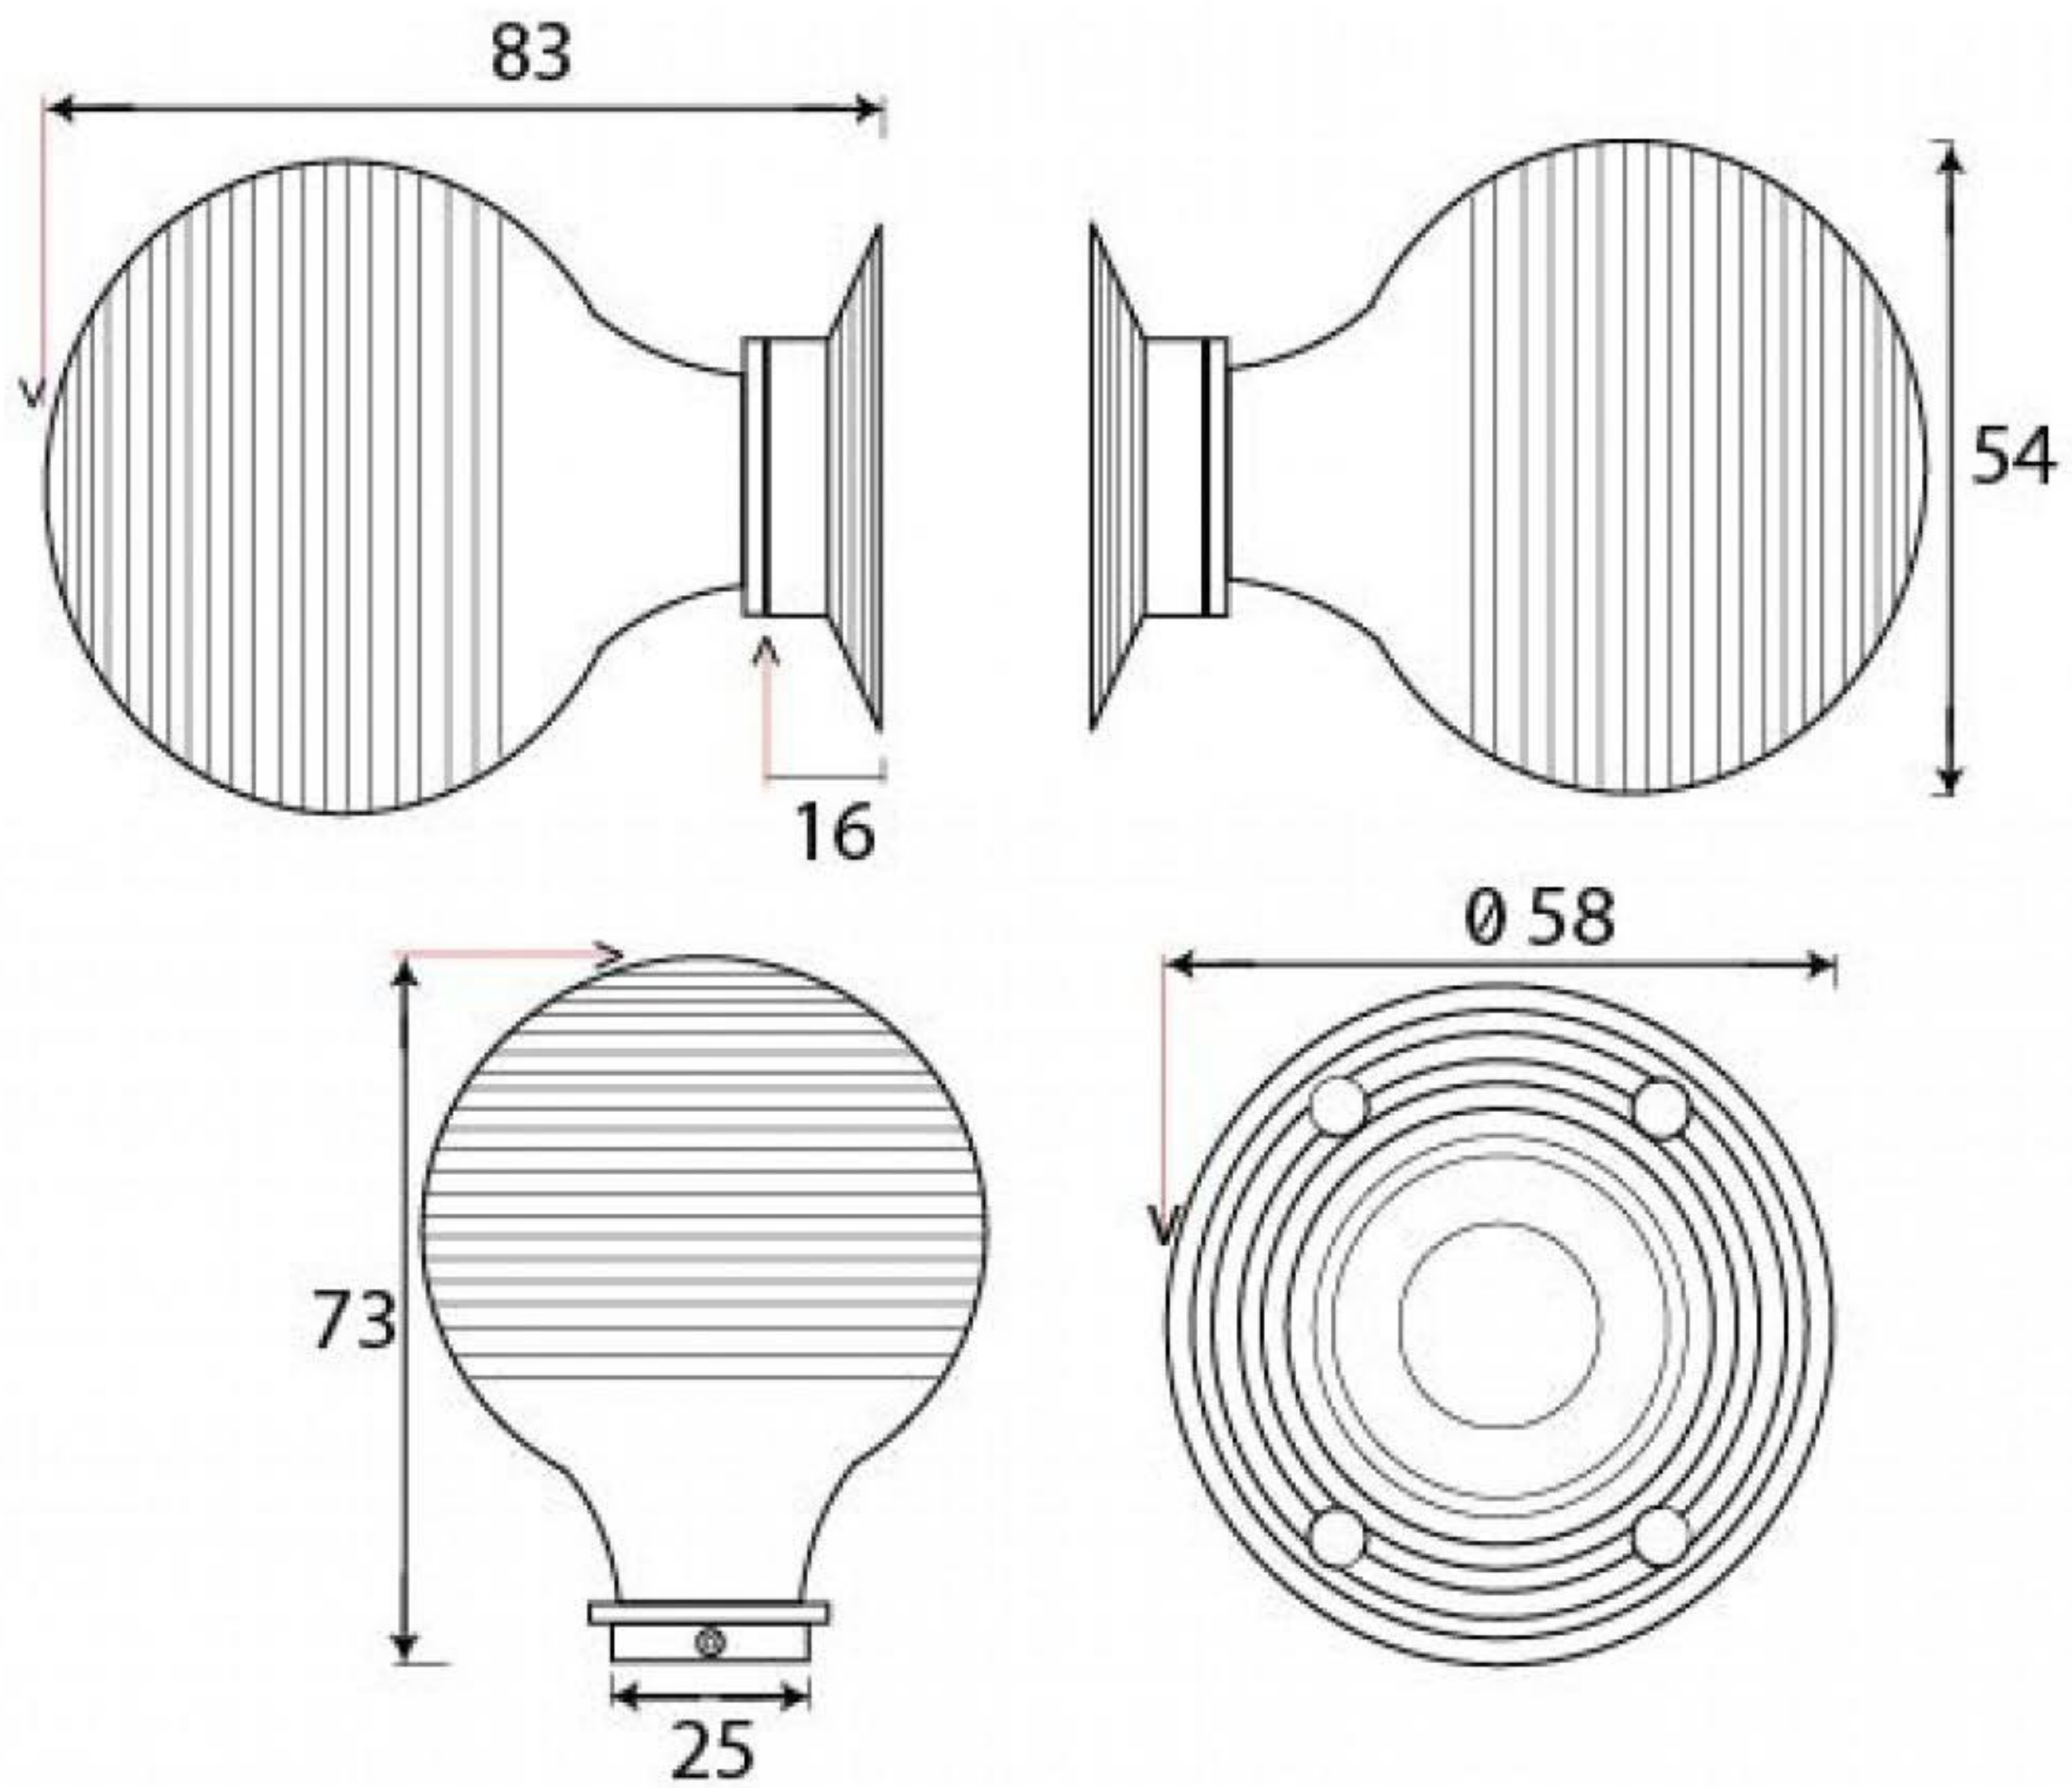

PRODUCT CODE 91787

3/4" (19mm)
x8
gauge 4 (3mm)

HANDFORGED
TRADITIONAL
IRONMONGERY

Due to the hand crafted nature of our products all measurements are approximate and should be used as a guide only