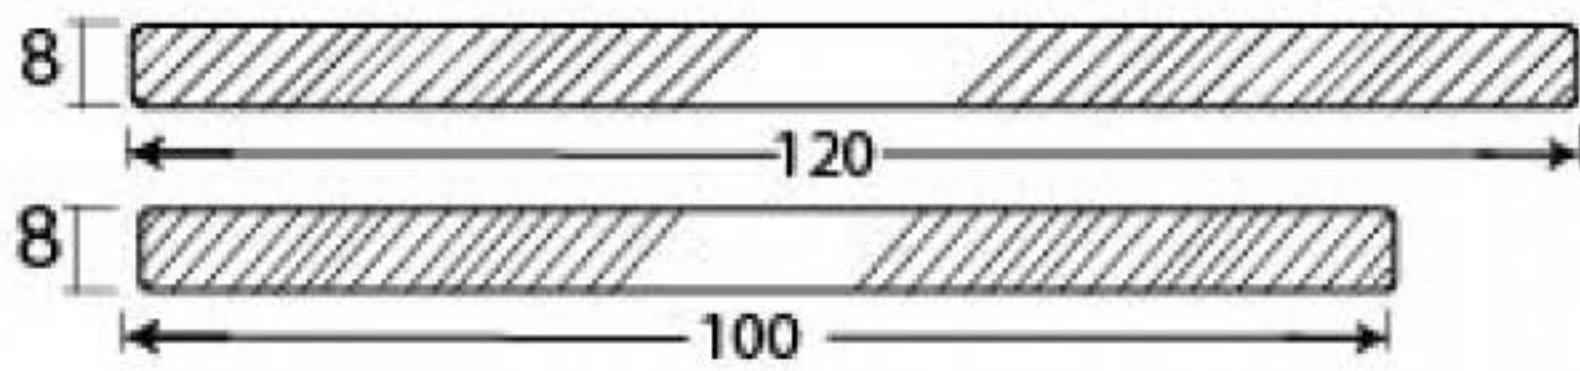

PRODUCT CODE 91787

3/4" (19mm)
x8
gauge 4 (3mm)

HANDFORGED
TRADITIONAL
IRONMONGERY

Due to the hand crafted nature of our products all measurements are approximate and should be used as a guide only