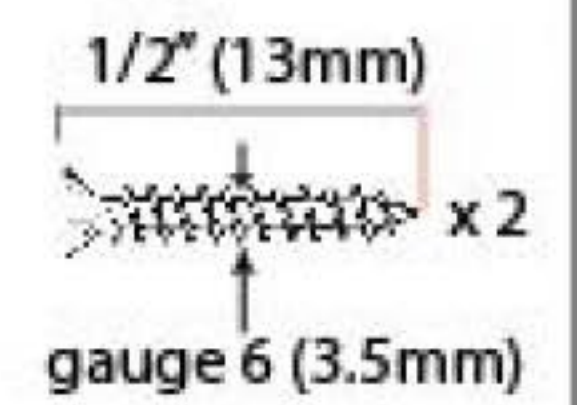

PRODUCT CODE : 90386

HANDFORGED  
TRADITIONAL  
IRONMONGERY

Due to the hand crafted nature of our products all measurements are approximate and should be used as a guide only