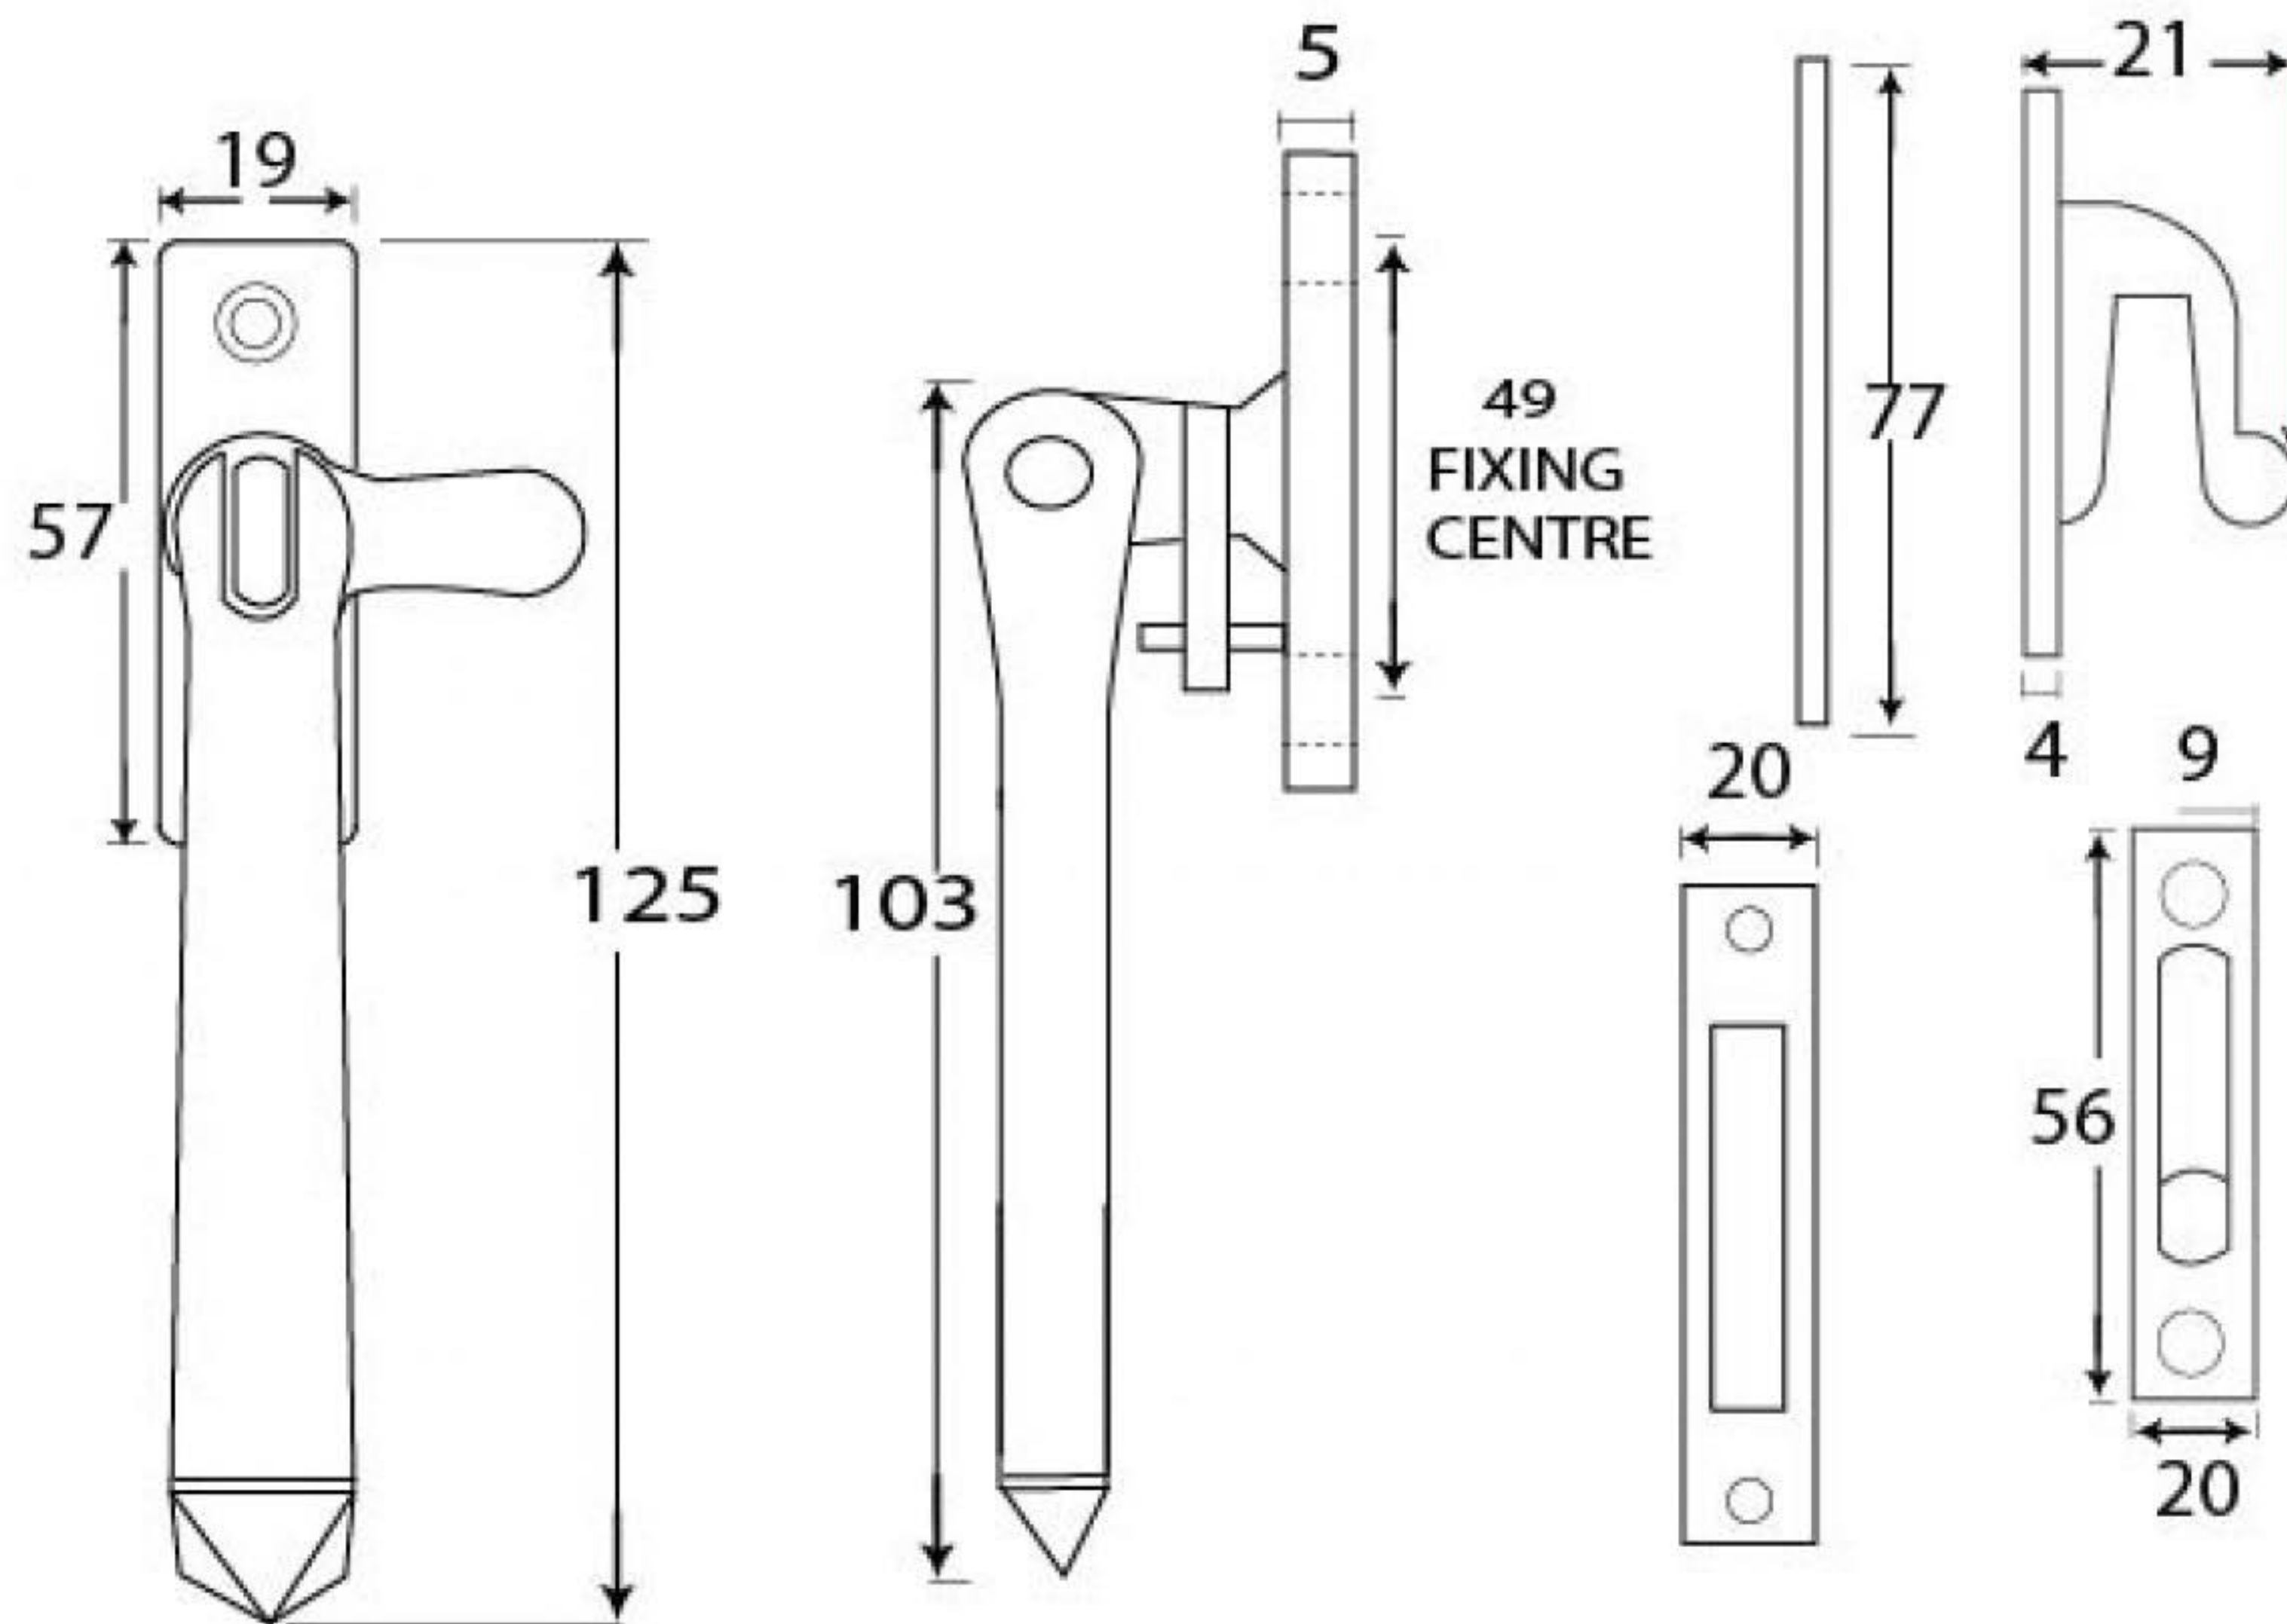

PRODUCT CODE : 90386

HANDFORGED  
TRADITIONAL  
IRONMONGERY

Due to the hand crafted nature of our products all measurements are approximate and should be used as a guide only