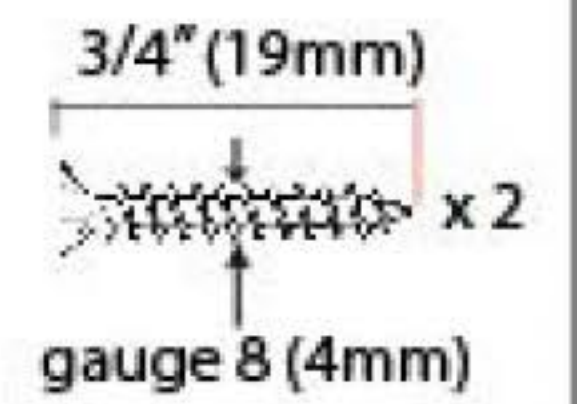

PRODUCT CODE : 90386

HANDFORGED  
TRADITIONAL  
IRONMONGERY

Due to the hand crafted nature of our products all measurements are approximate and should be used as a guide only