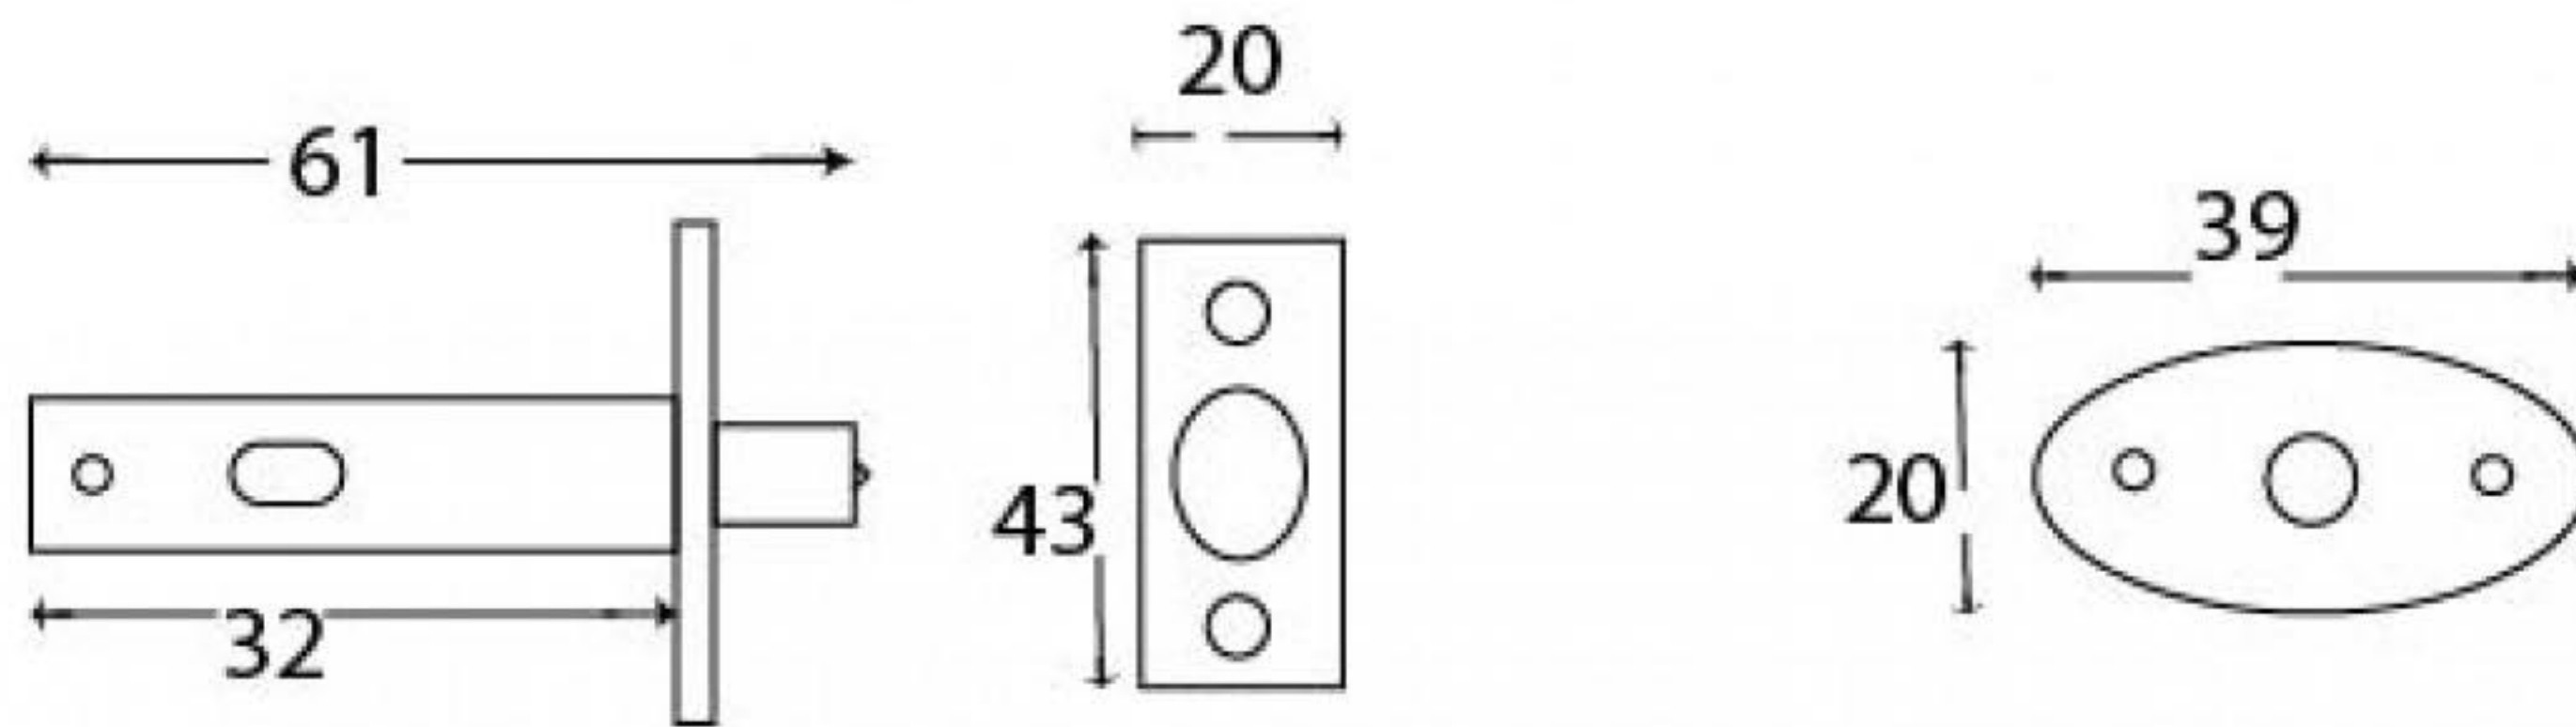

PRODUCT CODE 91898

HANDFORGED  
TRADITIONAL  
IRONMONGERY

Due to the hand crafted nature of our products all measurements are approximate and should be used as a guide only