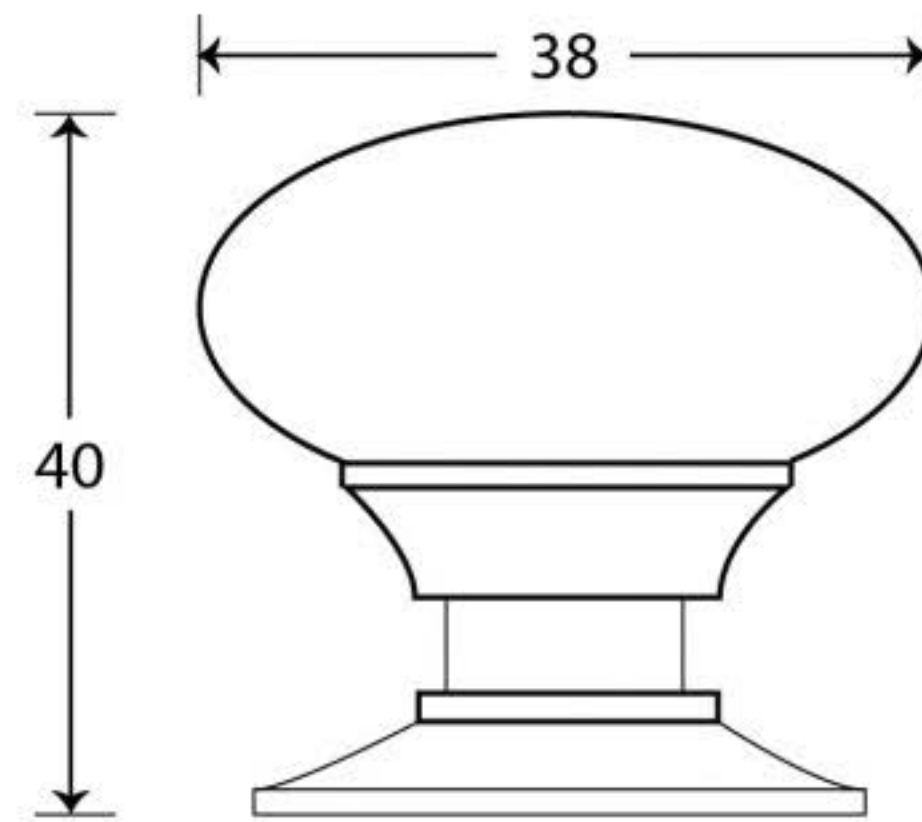

PRODUCT CODE 83878

ROSE SIZE

HANDFORGED
TRADITIONAL
IRONMONGERY

Due to the hand crafted nature of our products all measurements are approximate and should be used as a guide only