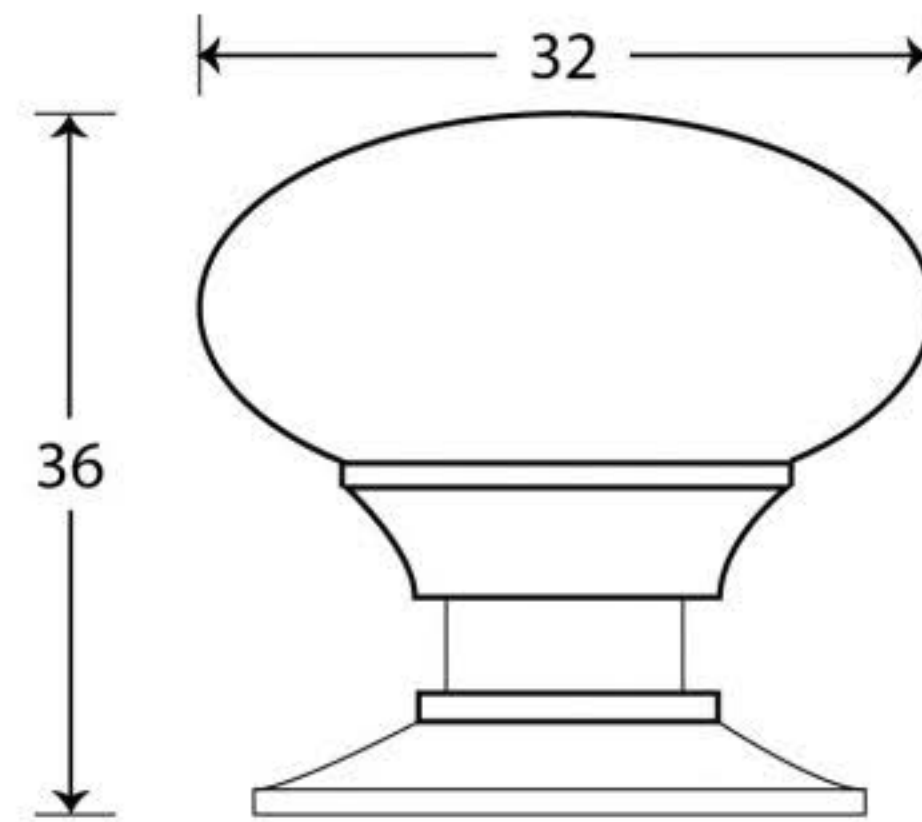

PRODUCT CODE 83883

ROSE SIZE

HANDFORGED
TRADITIONAL
IRONMONGERY

Due to the hand crafted nature of our products all measurements are approximate and should be used as a guide only