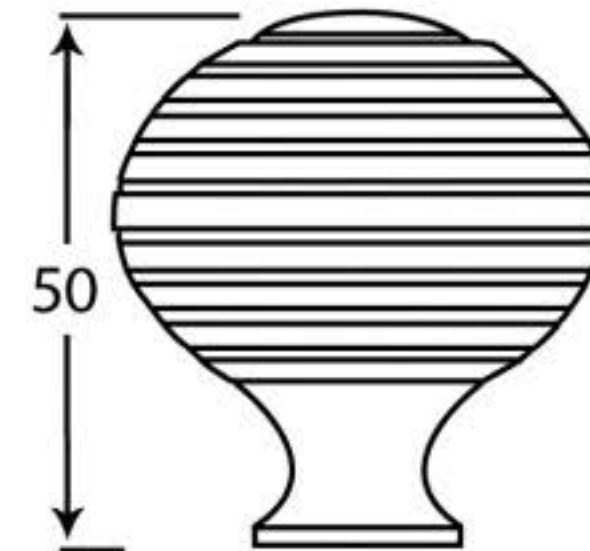

PRODUCT CODE 83871

HANDFORGED  
TRADITIONAL  
IRONMONGERY

Due to the hand crafted nature of our products all measurements are approximate and should be used as a guide only