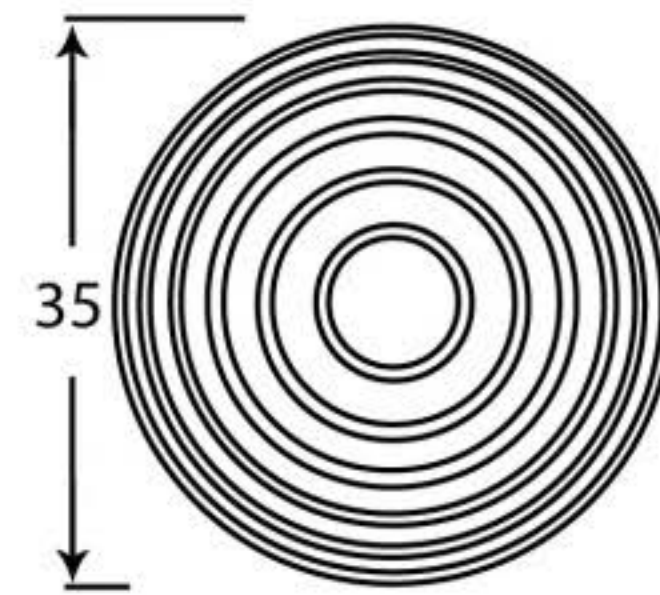

PRODUCT CODE 83871

HANDFORGED  
TRADITIONAL  
IRONMONGERY

Due to the hand crafted nature of our products all measurements are approximate and should be used as a guide only