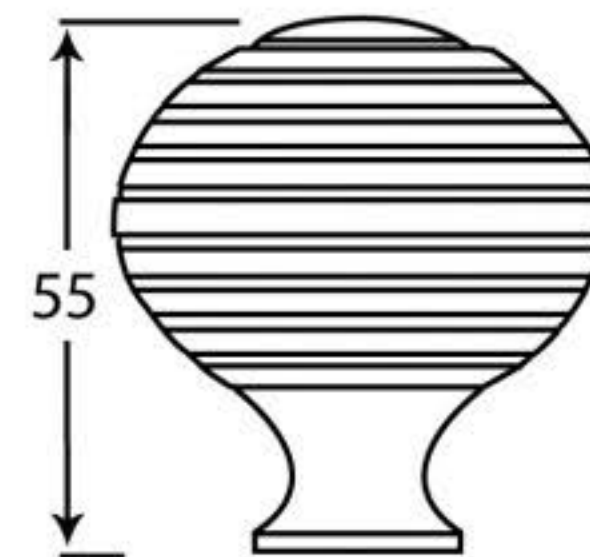

PRODUCT CODE 83872

HANDFORGED  
TRADITIONAL  
IRONMONGERY

Due to the hand crafted nature of our products all measurements are approximate and should be used as a guide only