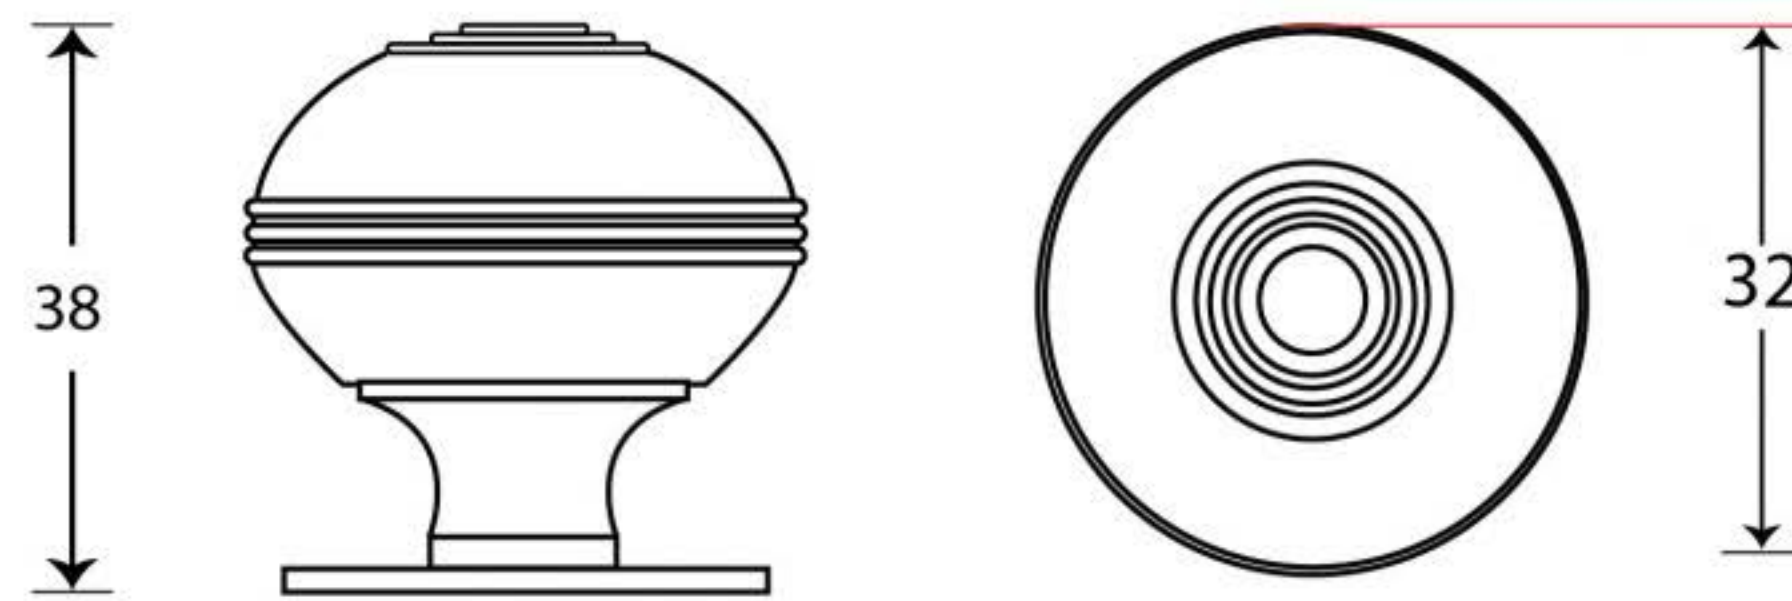

PRODUCT CODE 83897

HANDFORGED
TRADITIONAL
IRONMONGERY

Due to the hand crafted nature of our products all measurements are approximate and should be used as a guide only