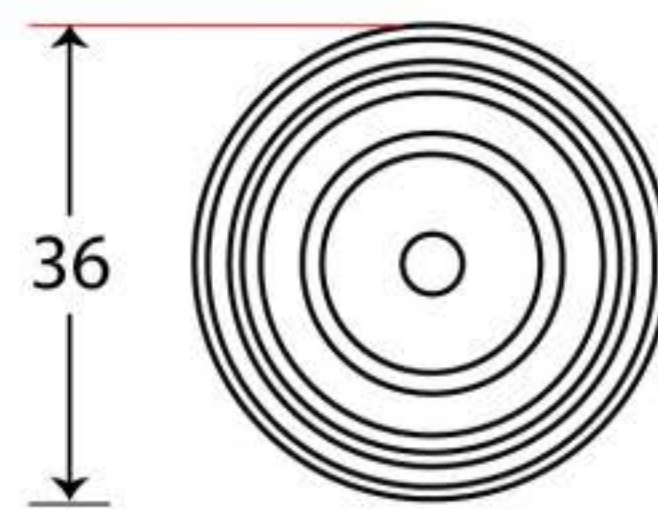

PRODUCT CODE 83898

HANDFORGED  
TRADITIONAL  
IRONMONGERY

Due to the hand crafted nature of our products all measurements are approximate and should be used as a guide only