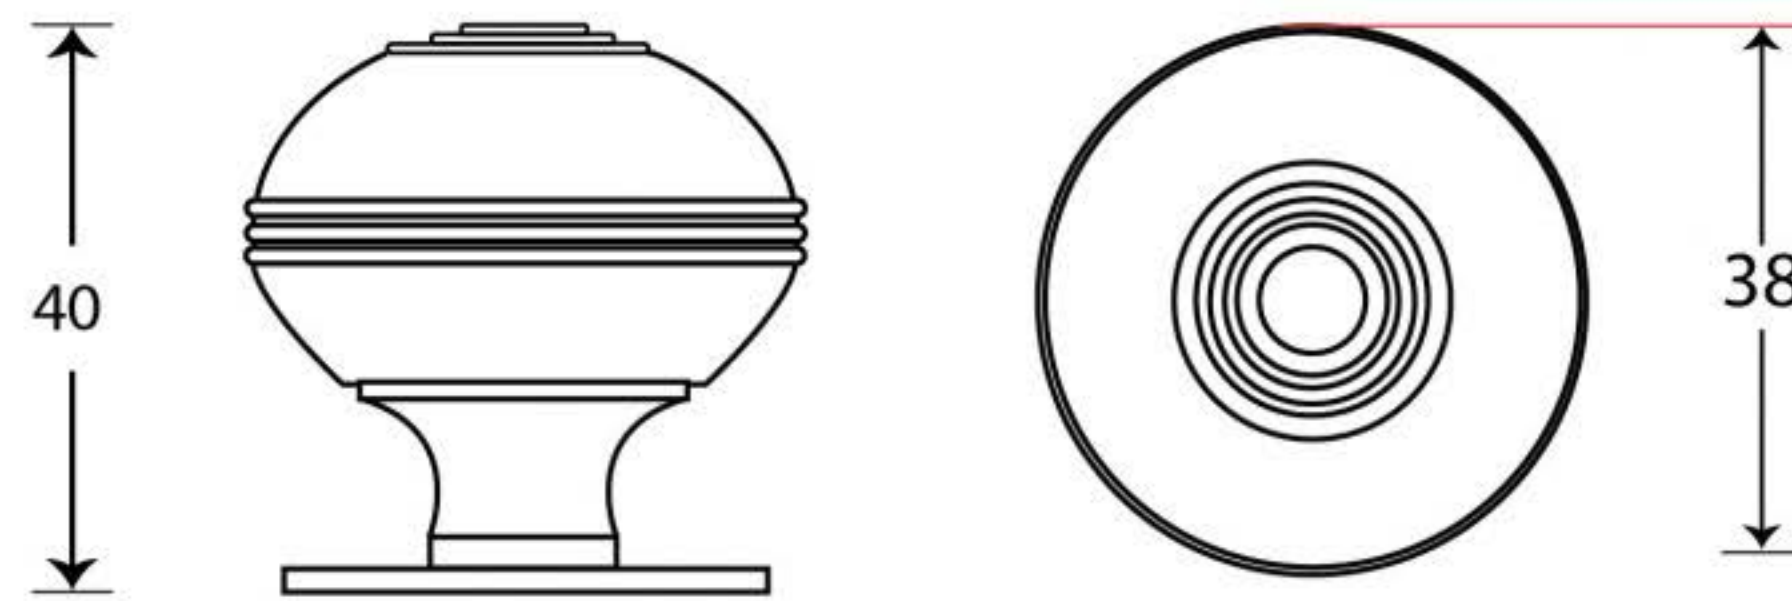

PRODUCT CODE 83898

HANDFORGED  
TRADITIONAL  
IRONMONGERY

Due to the hand crafted nature of our products all measurements are approximate and should be used as a guide only