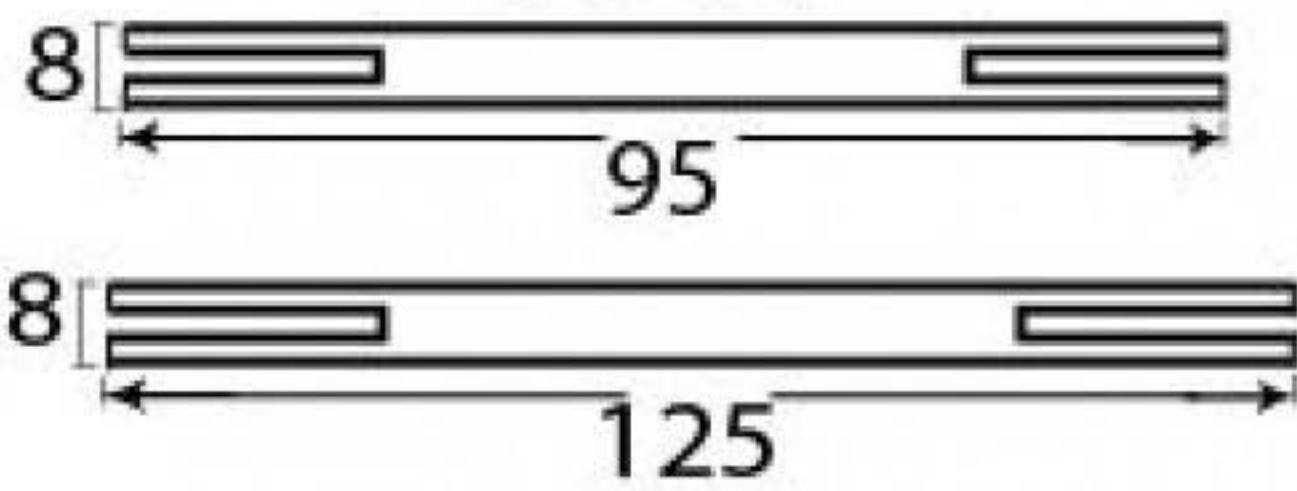

PRODUCT CODE 91418

SPINDLE

3/4" (19mm)  
x8  
gauge 6 (3.5mm)

HANDFORGED  
TRADITIONAL  
IRONMONGERY

Due to the hand crafted nature of our products all measurements are approximate and should be used as a guide only