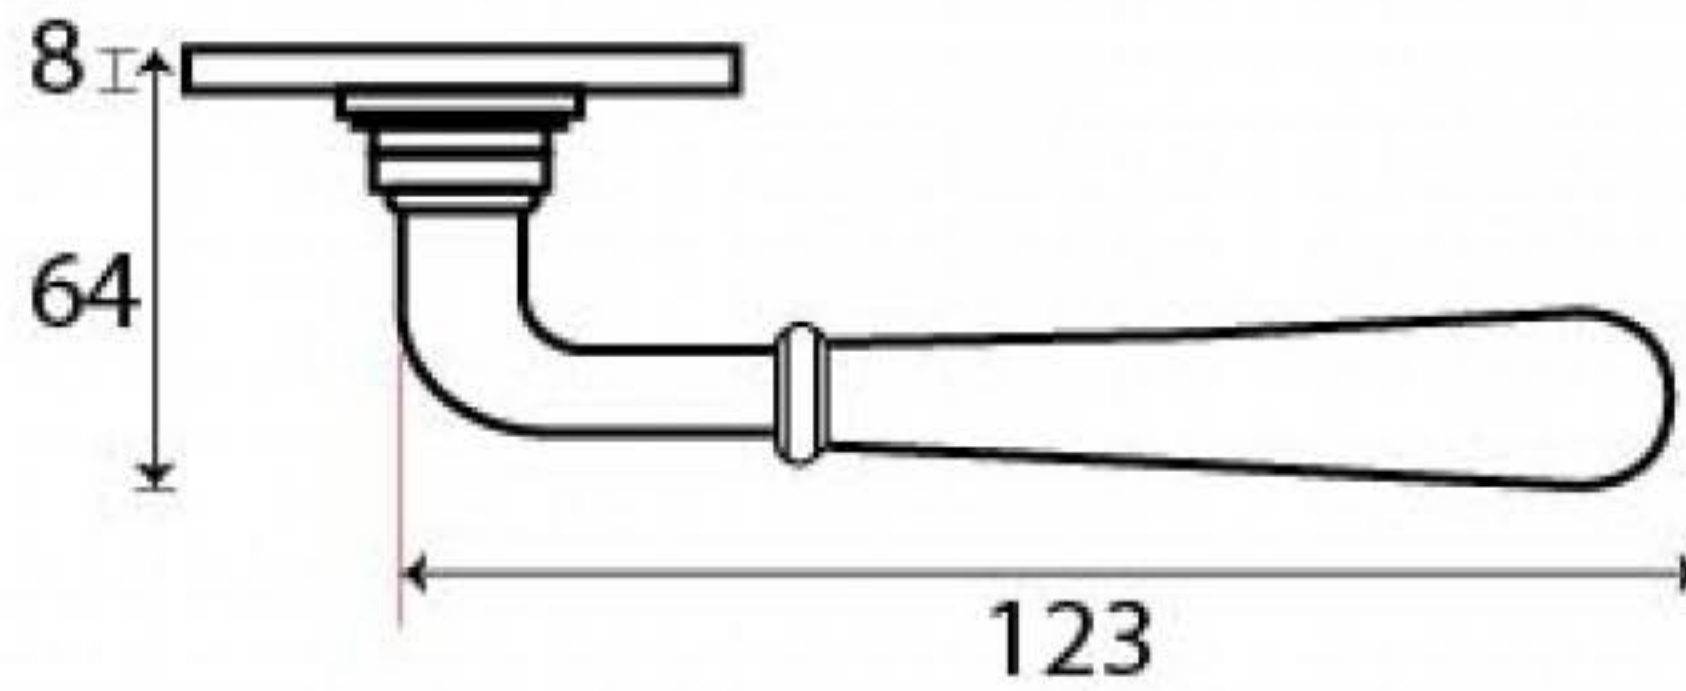

PRODUCT CODE 91418

SPINDLE

3/4" (19mm)  
x8  
gauge 6 (3.5mm)

HANDFORGED  
TRADITIONAL  
IRONMONGERY

Due to the hand crafted nature of our products all measurements are approximate and should be used as a guide only