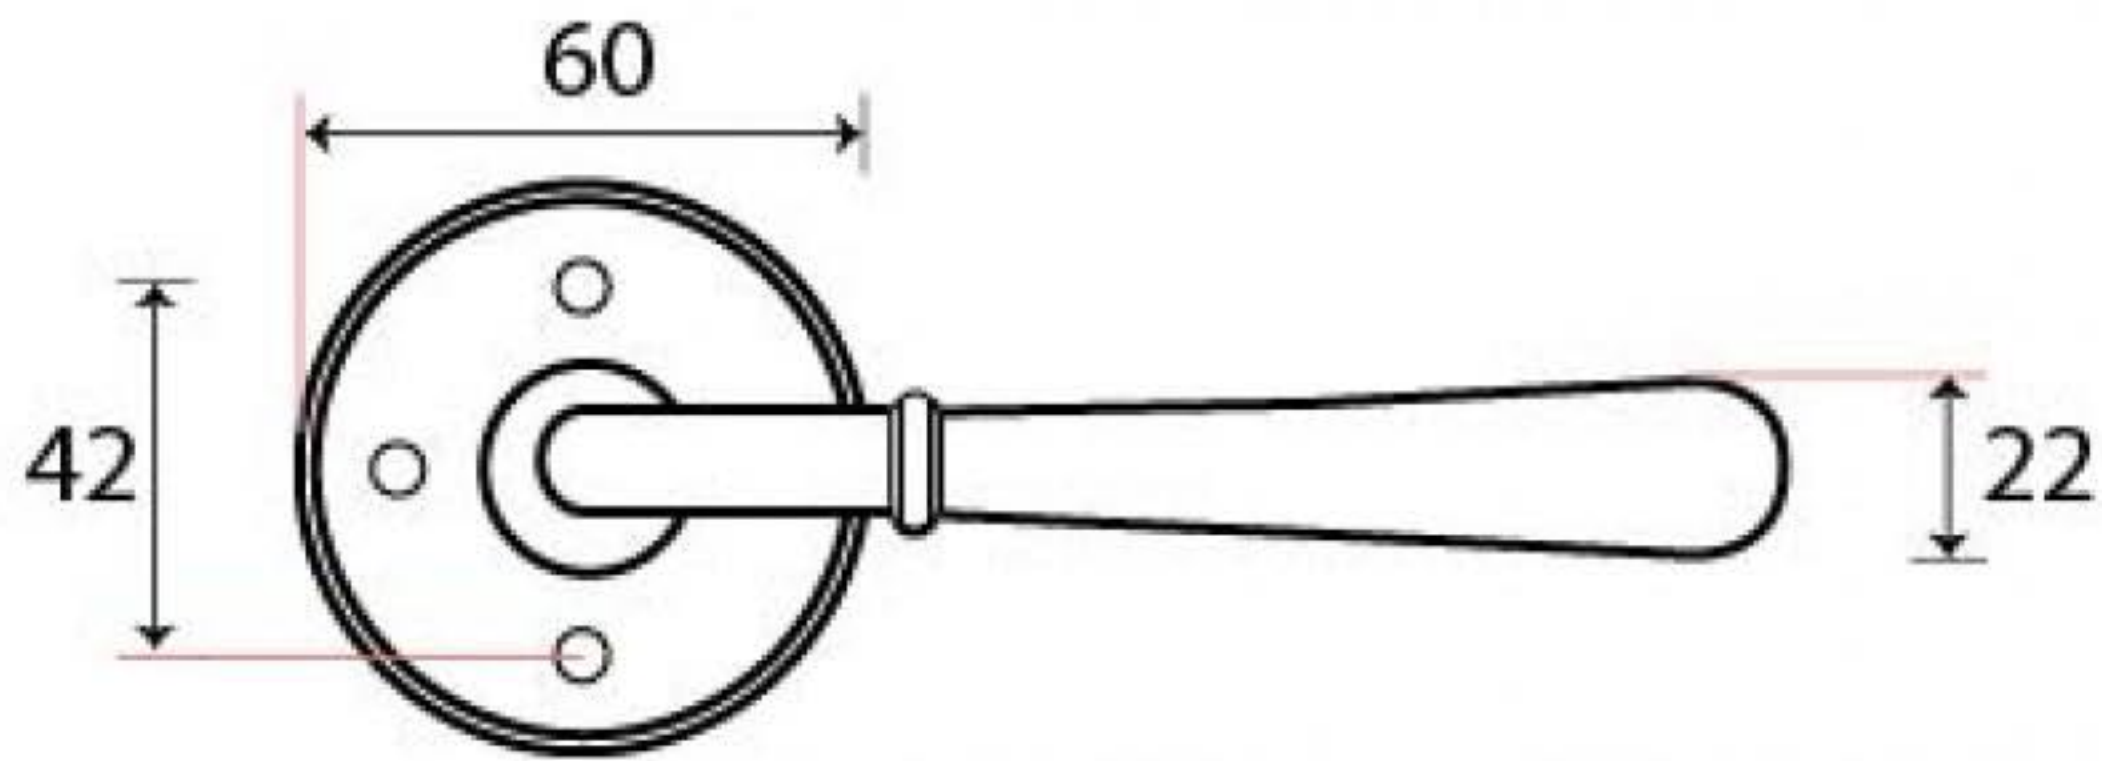

PRODUCT CODE 91418

SPINDLE

3/4" (19mm)  
x8  
gauge 6 (3.5mm)

HANDFORGED  
TRADITIONAL  
IRONMONGERY

Due to the hand crafted nature of our products all measurements are approximate and should be used as a guide only