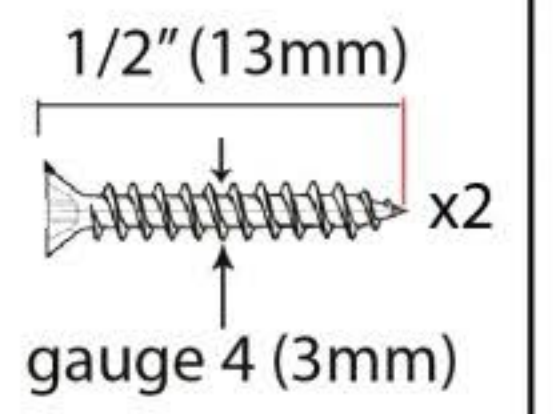

PRODUCT CODE 83816

HANDFORGED
TRADITIONAL
IRONMONGERY

Due to the hand crafted nature of our products all measurements are approximate and should be used as a guide only