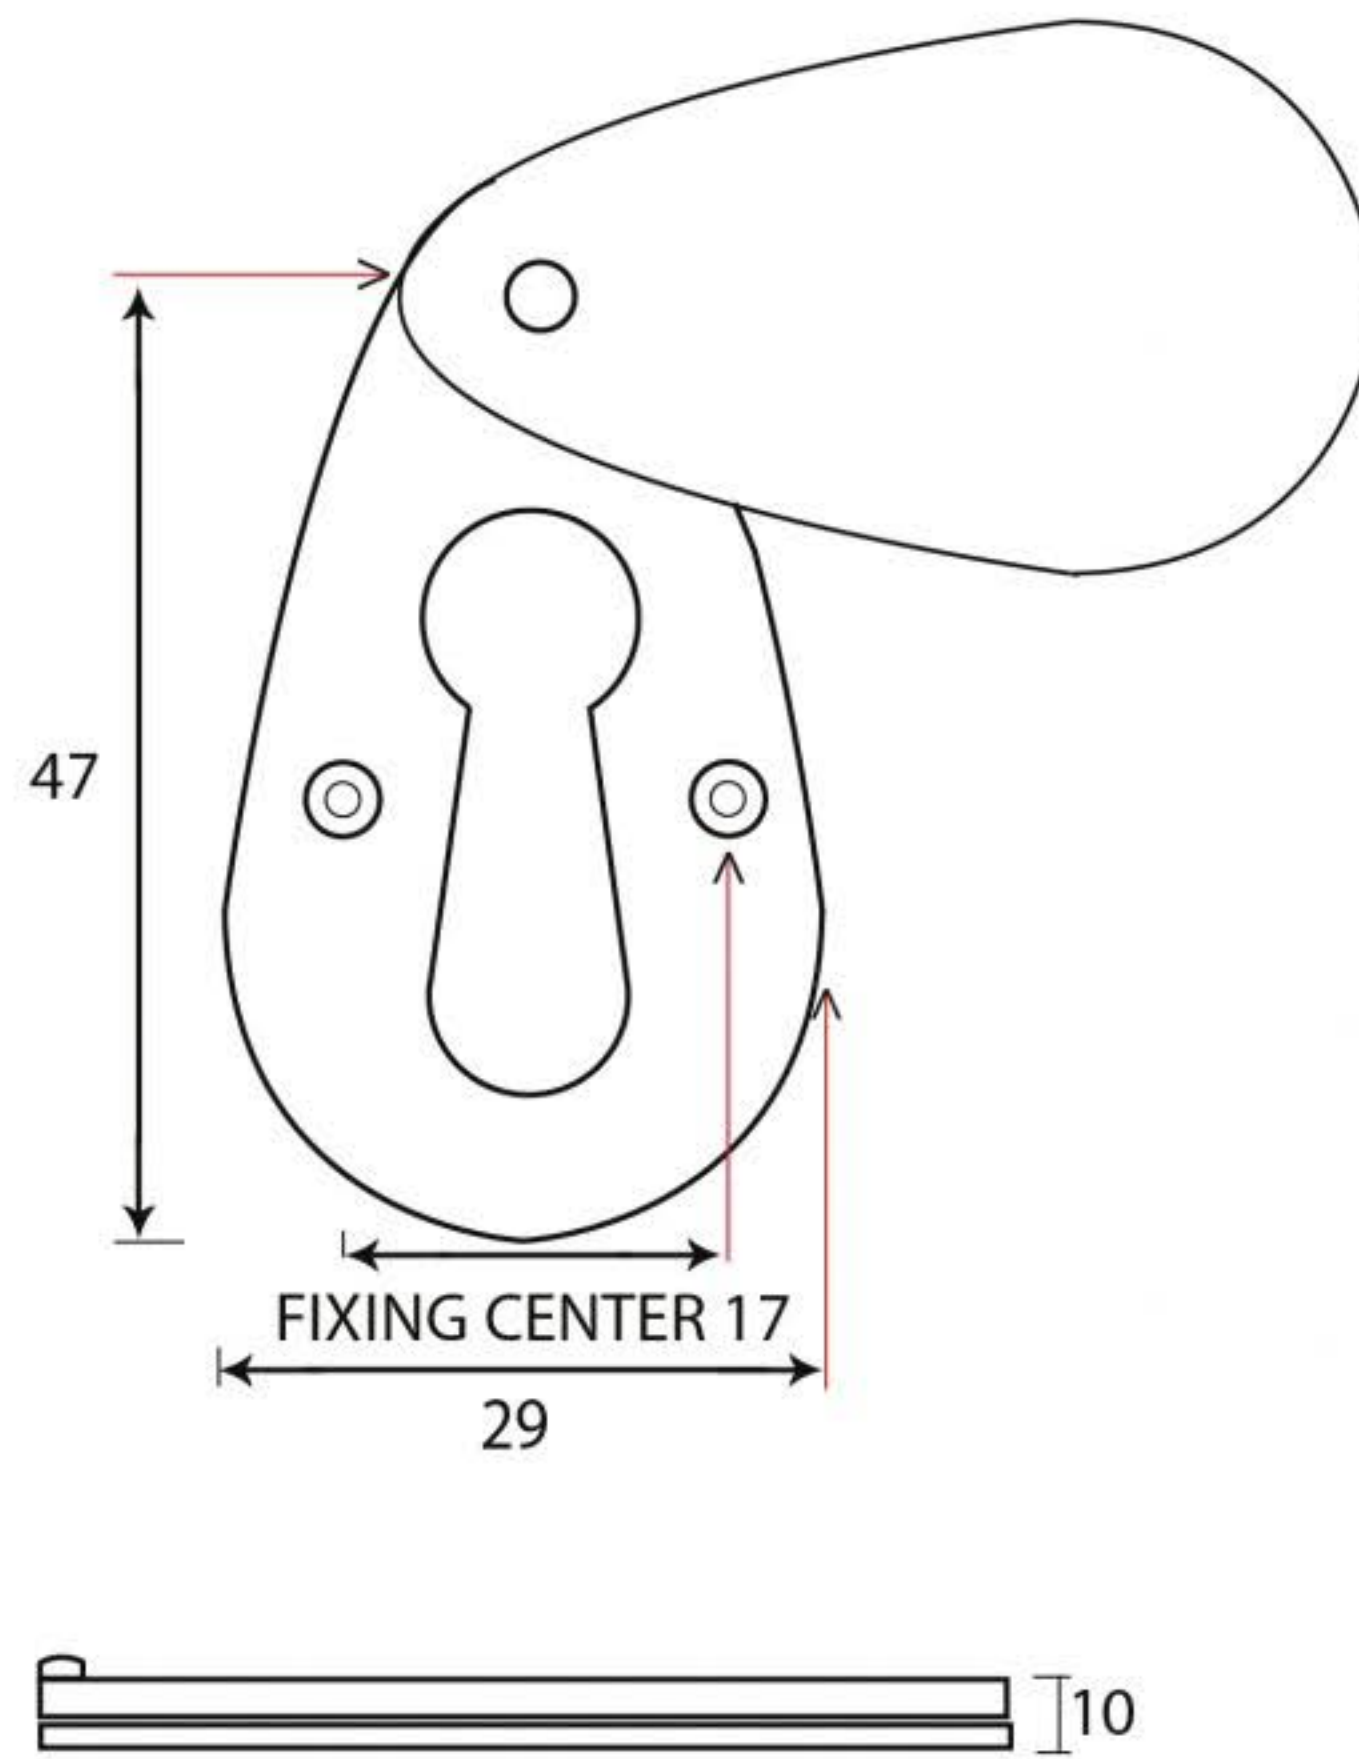

PRODUCT CODE 83816

HANDFORGED
TRADITIONAL
IRONMONGERY

Due to the hand crafted nature of our products all measurements are approximate and should be used as a guide only