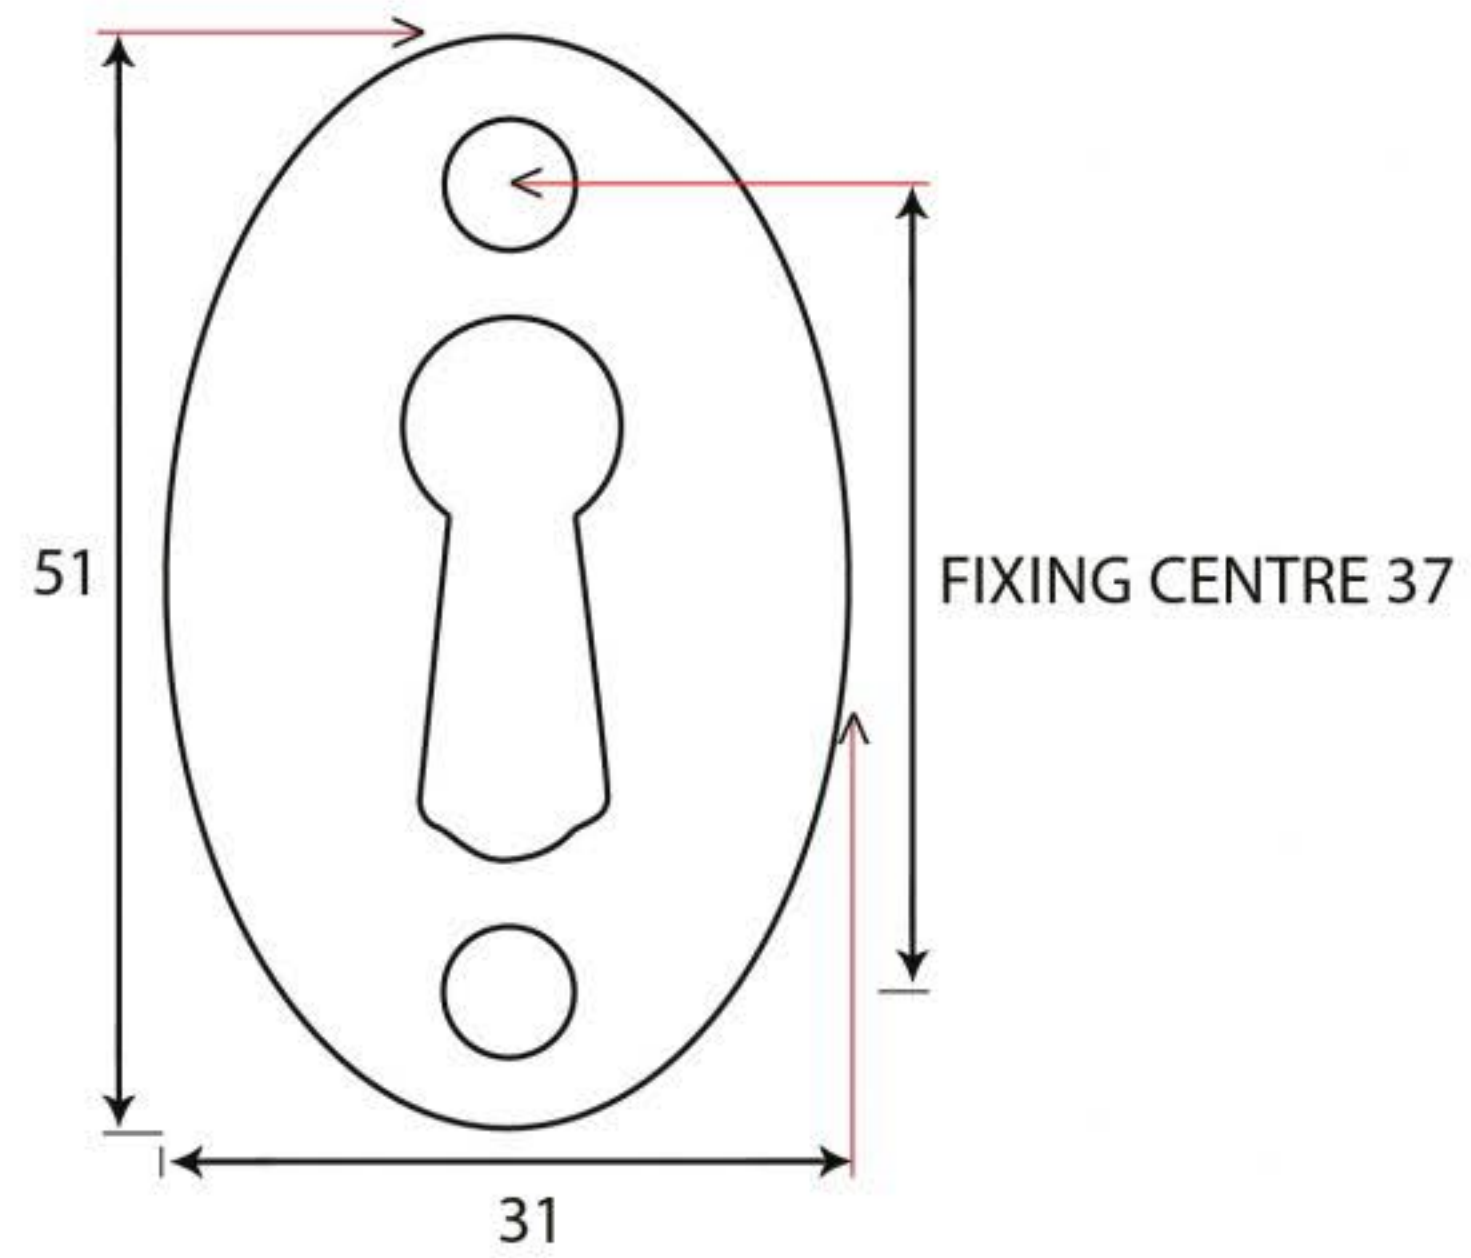

PRODUCT CODE 83818

1/2" (13mm)
x2
gauge 4 (3mm)

HANDFORGED
TRADITIONAL
IRONMONGERY

Due to the hand crafted nature of our products all measurements are approximate and should be used as a guide only