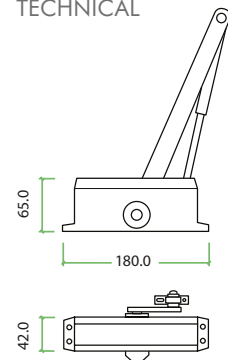

SIZE 3 FIXED POWER DOOR CLOSER

New to our Vier Architectural range is a size 3 fixed power door closer. Suitable for doors upto 60kg, 950mm wide and Certifire approved.

VDC003

Vier - Size 3 door closer

VDC003

PRODUCT CODES

- VDC003
- VDC003B
- VDC003G

KEY FEATURES

- Fixed power size 3
- Suitable for doors upto 60kg, 950mm wide
- Suitable for fitting inward and outward opening doors
- Non-handed
- Adjustable closing speed
- Adjustable latch speed
- 10 year manufacturer's warranty
- BS EN 1634
- BS EN 1154 : 1996

Projecting arm Figure 1 and parallel arm Figure 6:

4 8 3 1 1 3

Projecting arm Figure 61:

3 8 3 1 1 3

STANDARDS

TECHNICAL

CODE	DESCRIPTION	FINISH
VDC003	SIZE 3 FIXED POWER DOOR CLOSER SILVER ARM AND BODY (P.A BRACKET INC)	SILVER
VDC003B	SIZE 3 FIXED POWER DOOR CLOSER BLACK ARM AND BODY (P.A BRACKET INC)	BLACK
VDC003G	SIZE 3 FIXED POWER DOOR CLOSER GOLD ARM AND BODY (P.A BRACKET INC)	GOLD
VDC003CO	COVER ONLY TO SUIT SIZE 3 FIXED POWER DOOR CLOSER – SILVER ONLY	SILVER