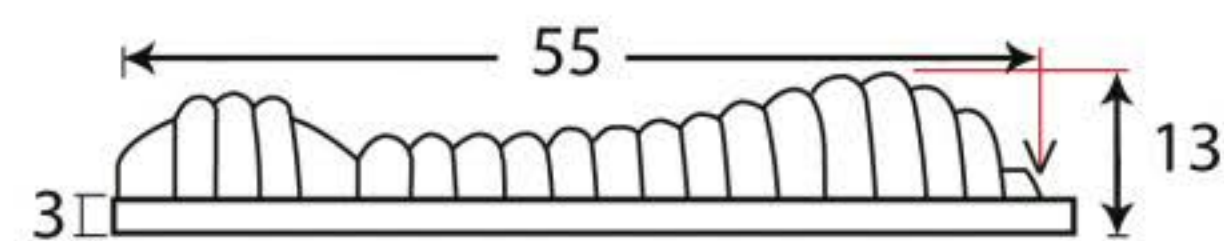

PRODUCT CODE 83950

HANDFORGED
TRADITIONAL
IRONMONGERY

Due to the hand crafted nature of our products all measurements are approximate and should be used as a guide only