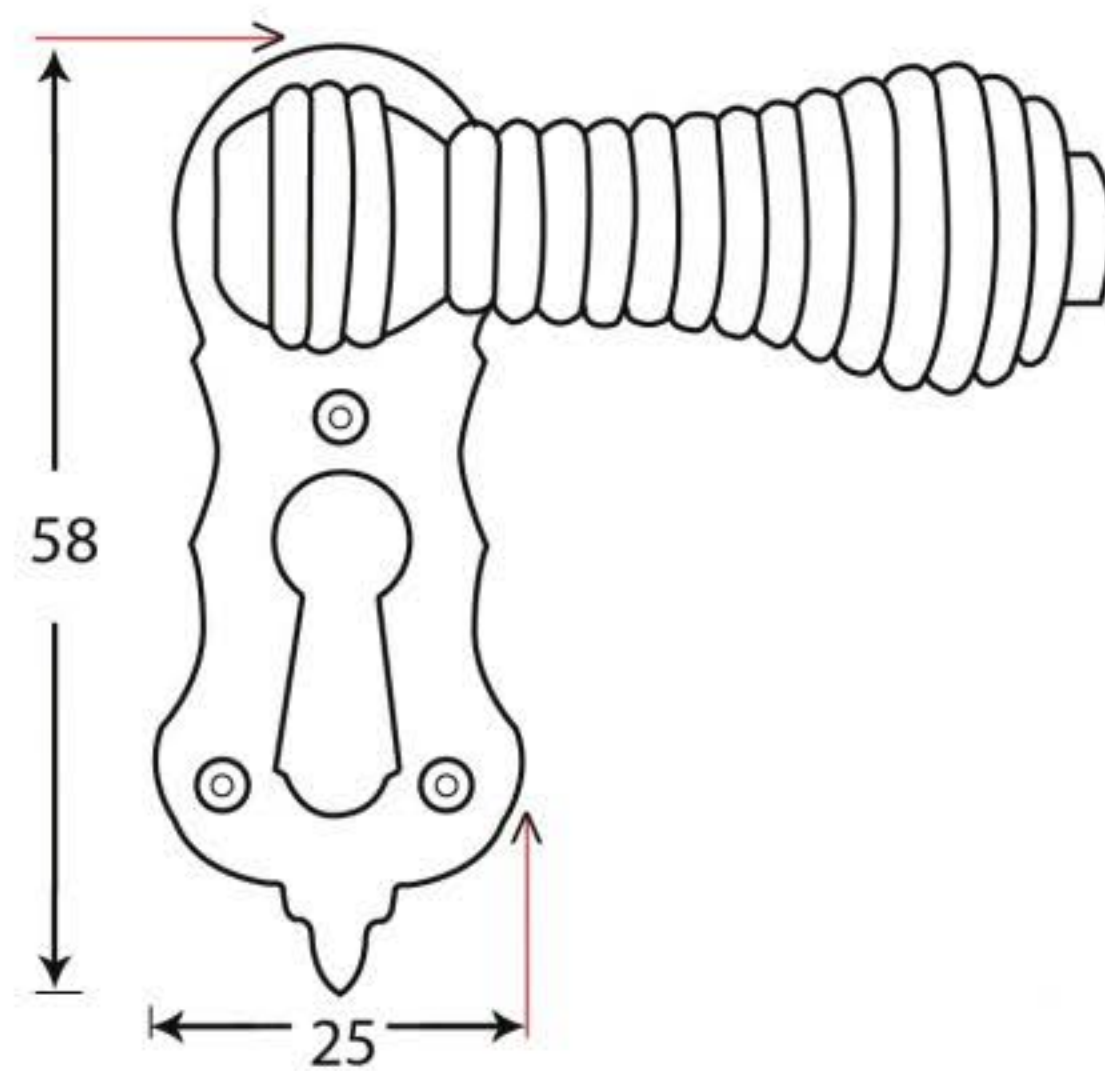

PRODUCT CODE 83950

HANDFORGED
TRADITIONAL
IRONMONGERY

Due to the hand crafted nature of our products all measurements are approximate and should be used as a guide only