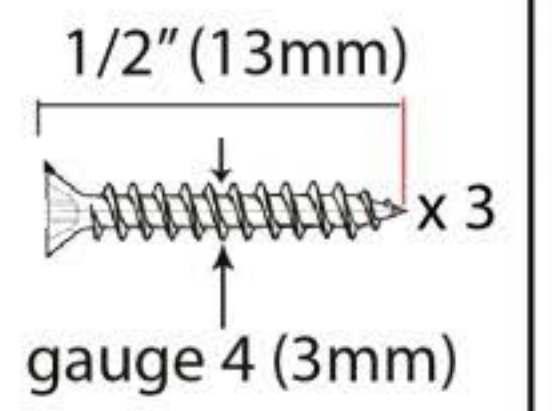

PRODUCT CODE 83950

HANDFORGED
TRADITIONAL
IRONMONGERY

Due to the hand crafted nature of our products all measurements are approximate and should be used as a guide only