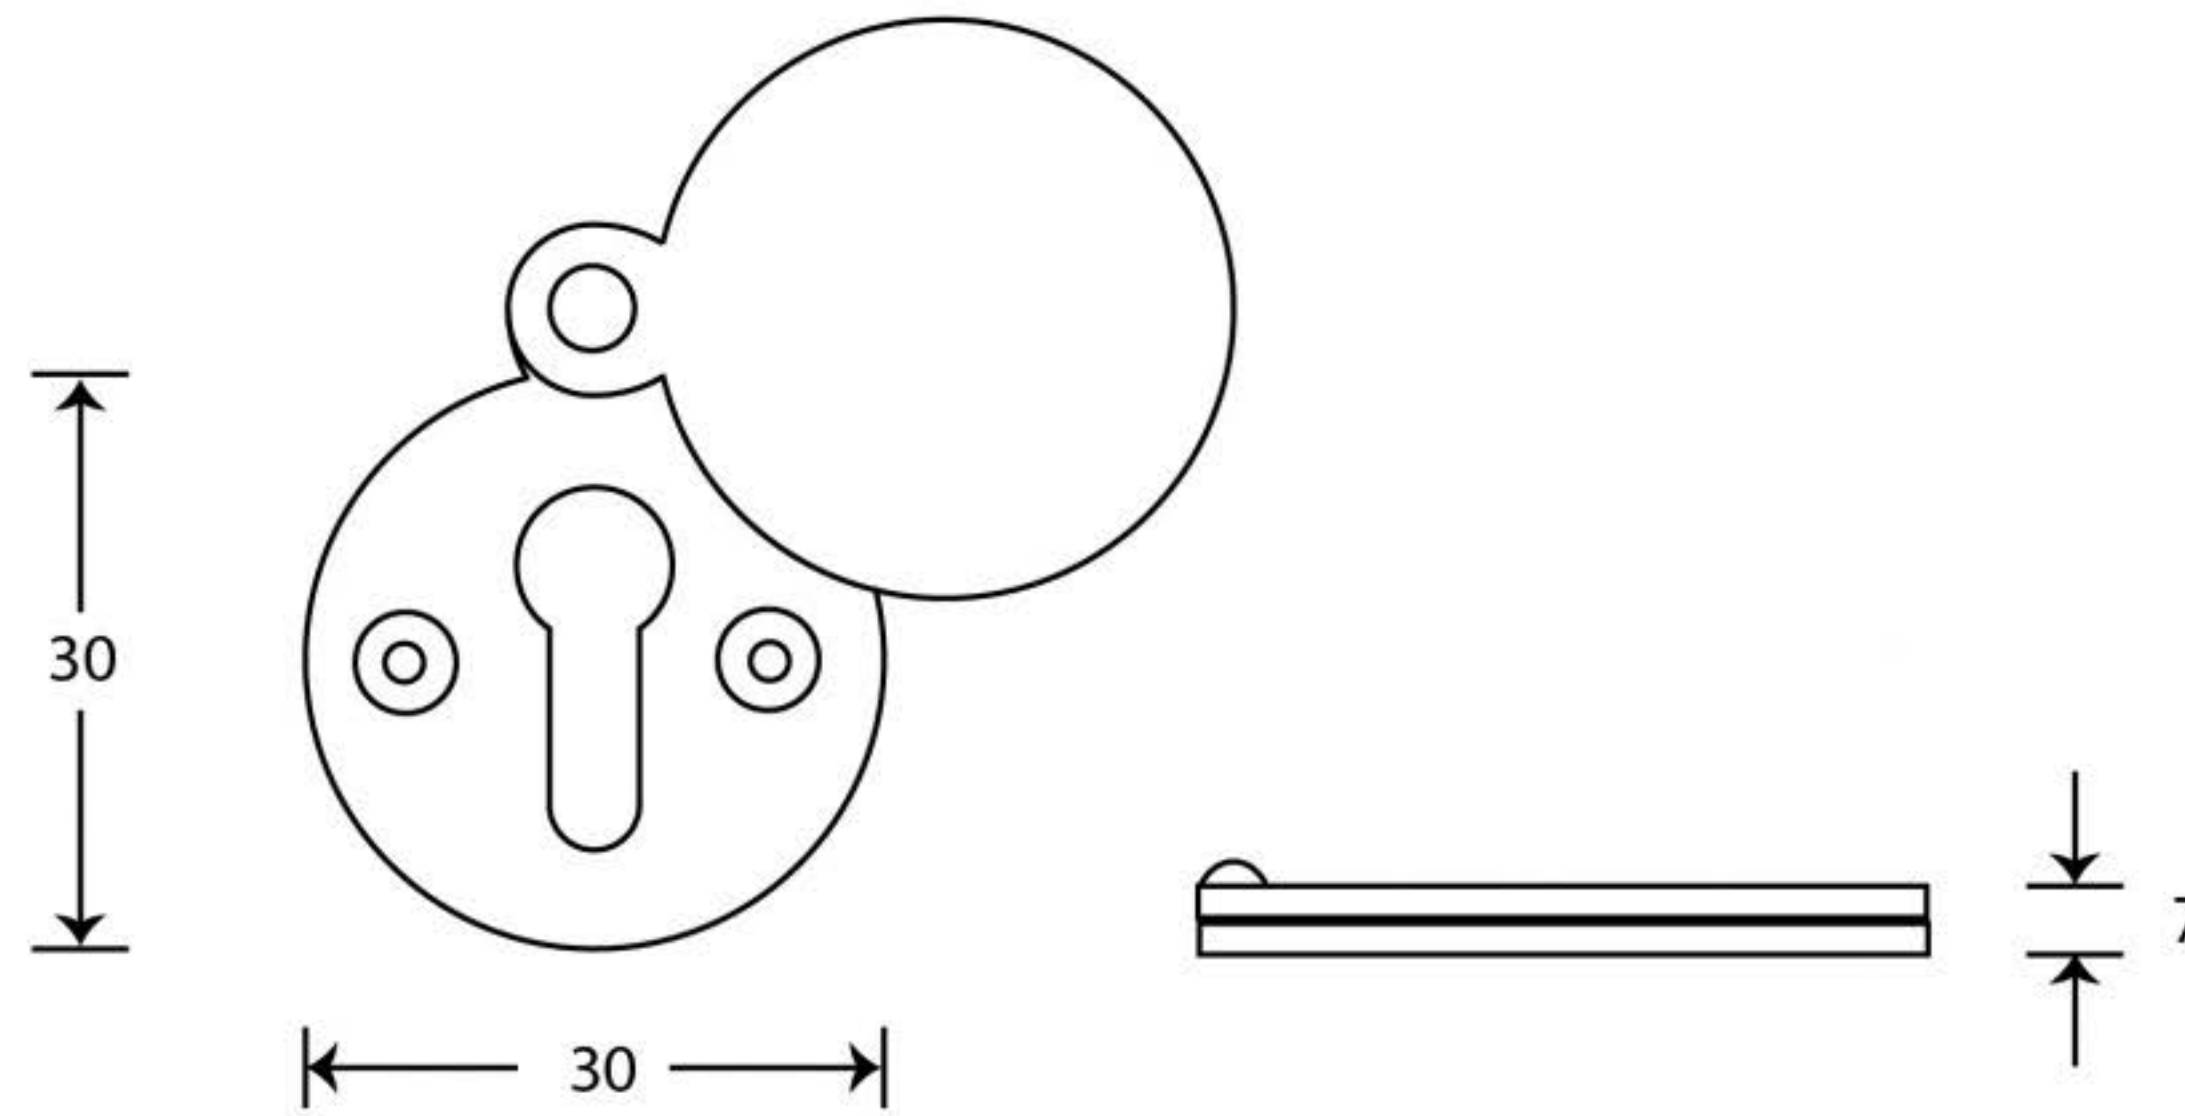

PRODUCT CODE 83833

HANDFORGED
TRADITIONAL
IRONMONGERY

Due to the hand crafted nature of our products all measurements are approximate and should be used as a guide only