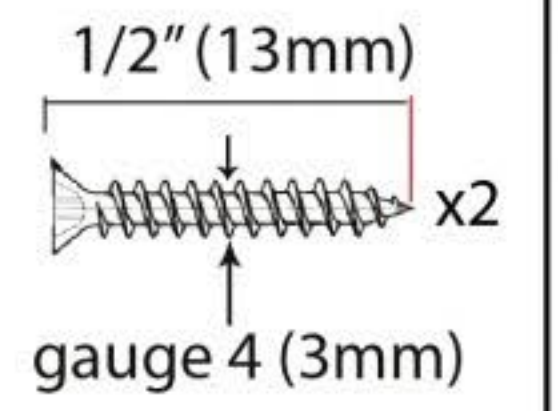

PRODUCT CODE 83833

HANDFORGED
TRADITIONAL
IRONMONGERY

Due to the hand crafted nature of our products all measurements are approximate and should be used as a guide only