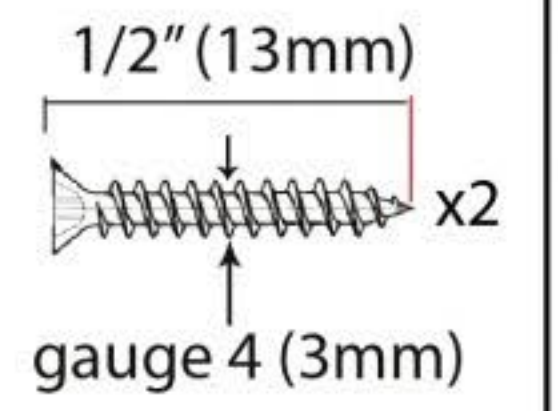

PRODUCT CODE 83805

HANDFORGED
TRADITIONAL
IRONMONGERY

Due to the hand crafted nature of our products all measurements are approximate and should be used as a guide only