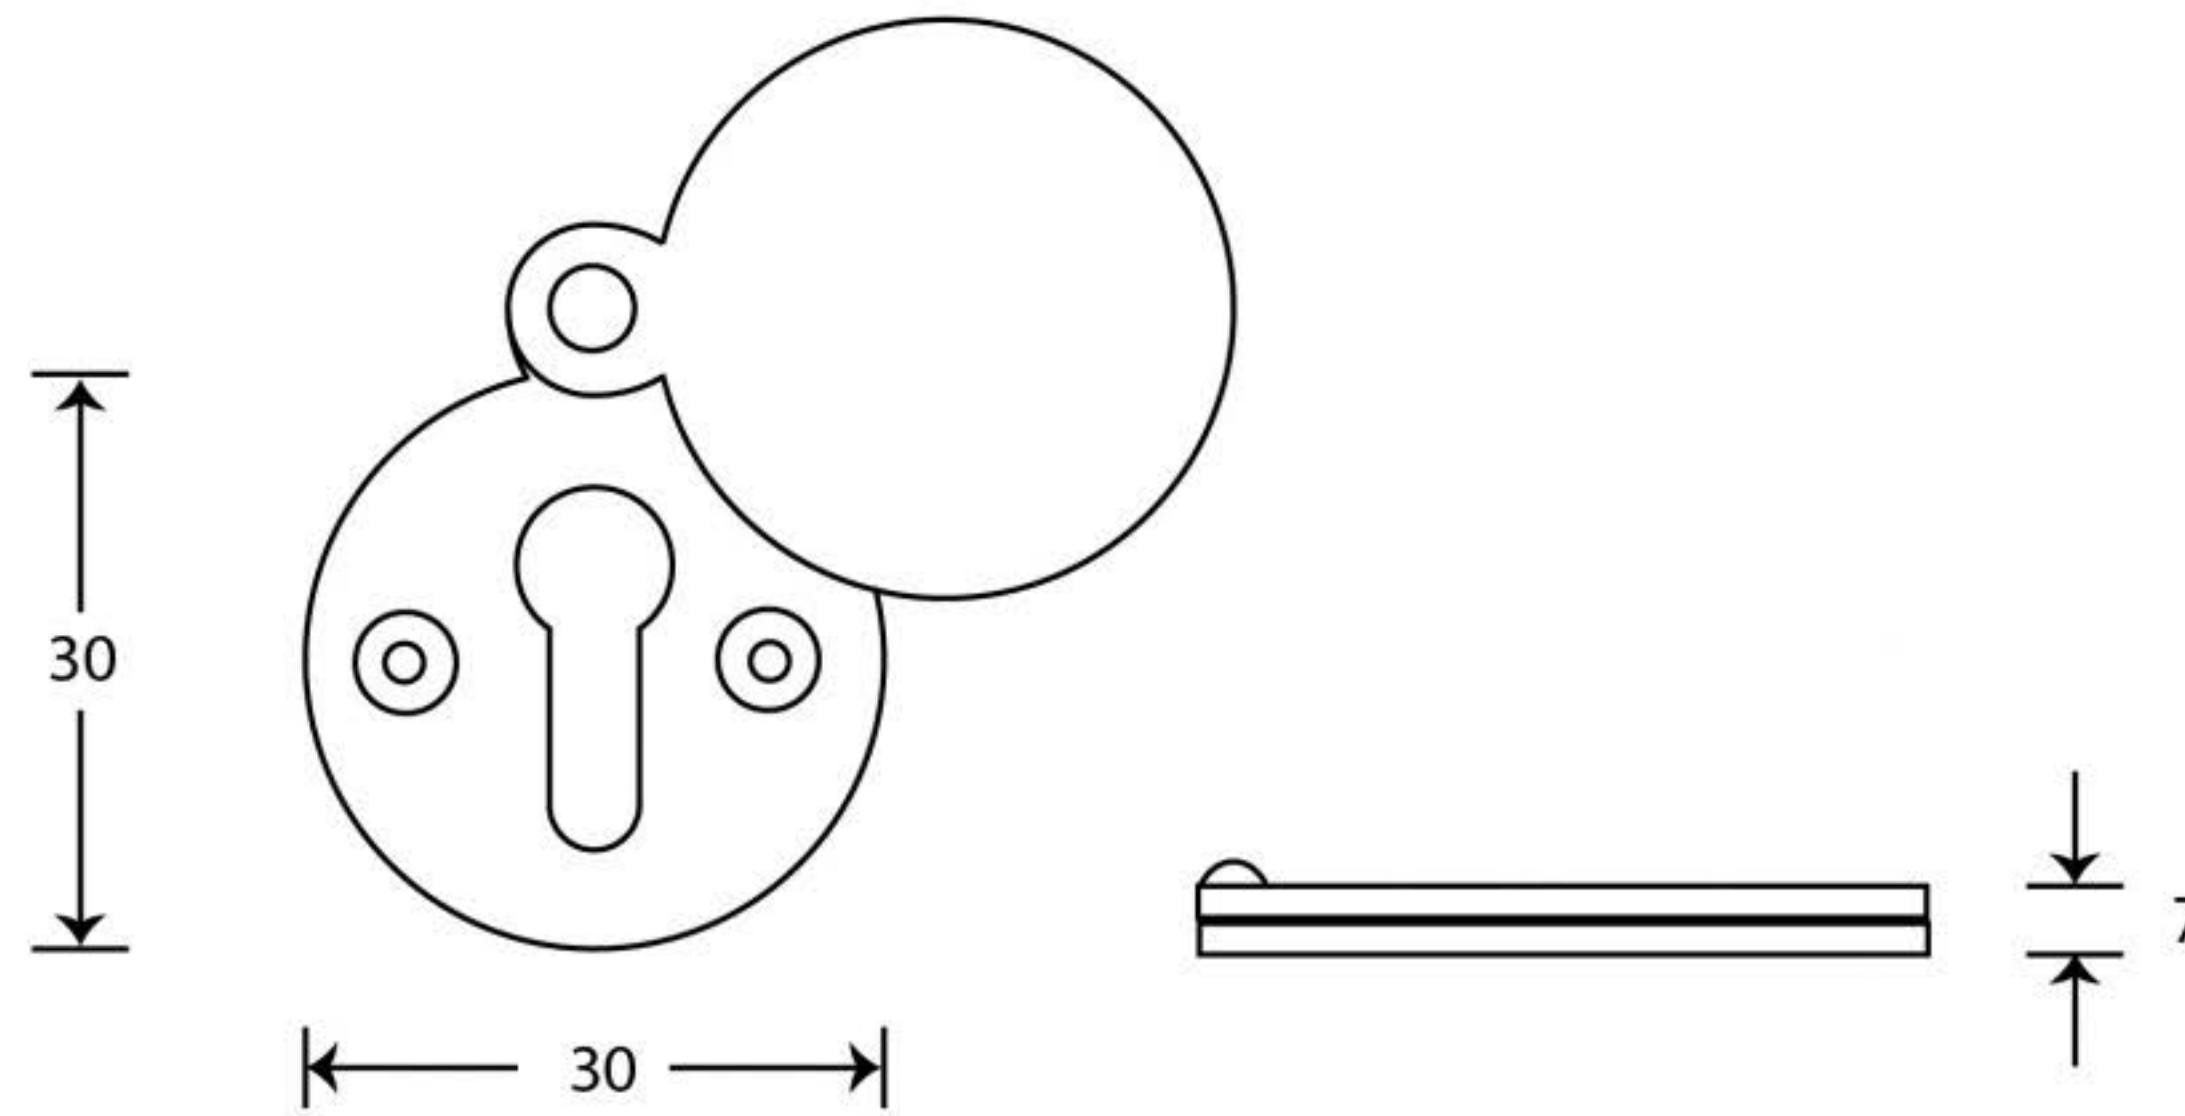

PRODUCT CODE 83805

HANDFORGED
TRADITIONAL
IRONMONGERY

Due to the hand crafted nature of our products all measurements are approximate and should be used as a guide only