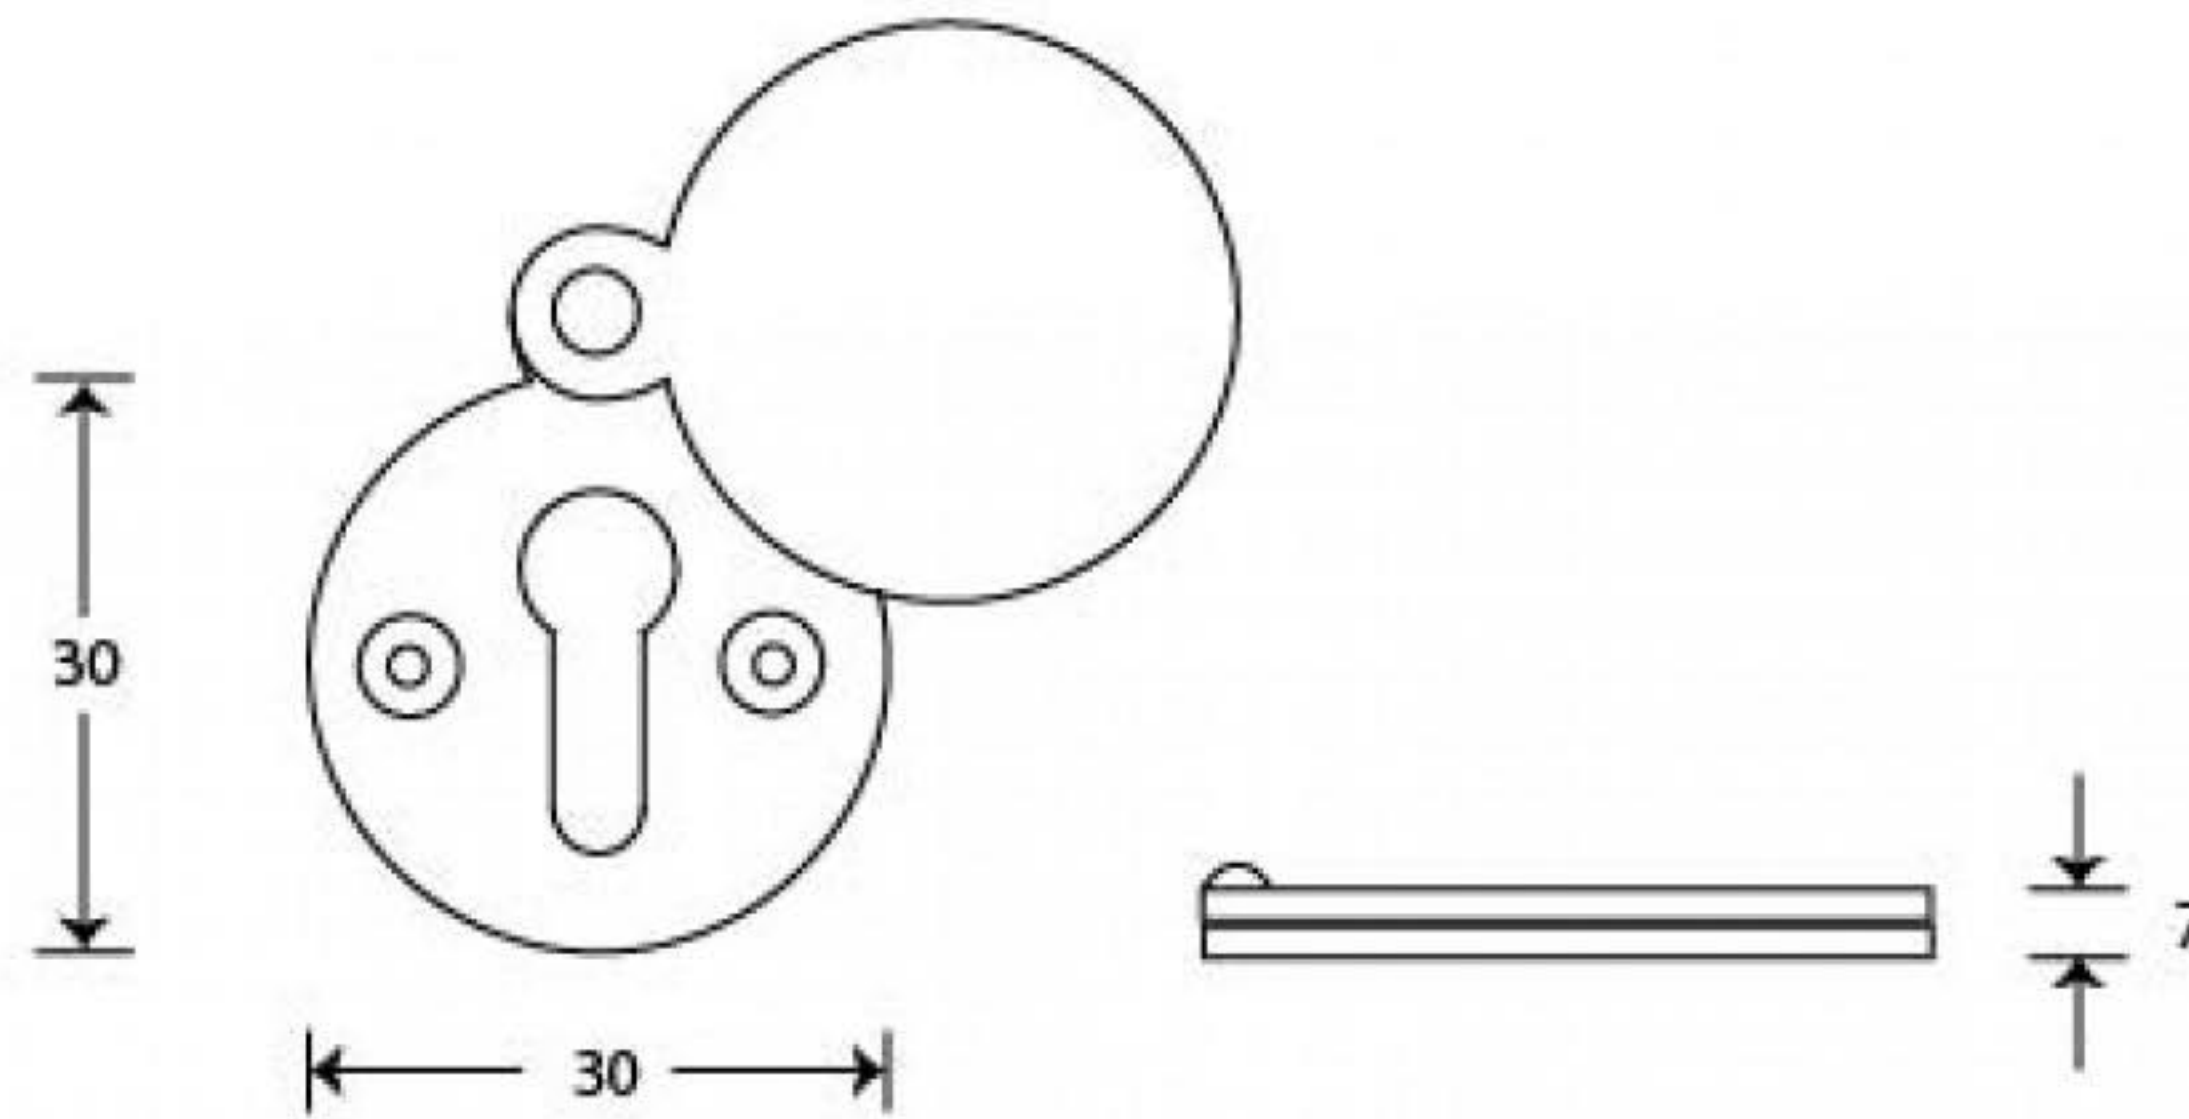

PRODUCT CODE 90278

1/2" (13mm)
x2
gauge 4 (3mm)

HANDFORGED
TRADITIONAL
IRONMONGERY

Due to the hand crafted nature of our products all measurements are approximate and should be used as a guide only