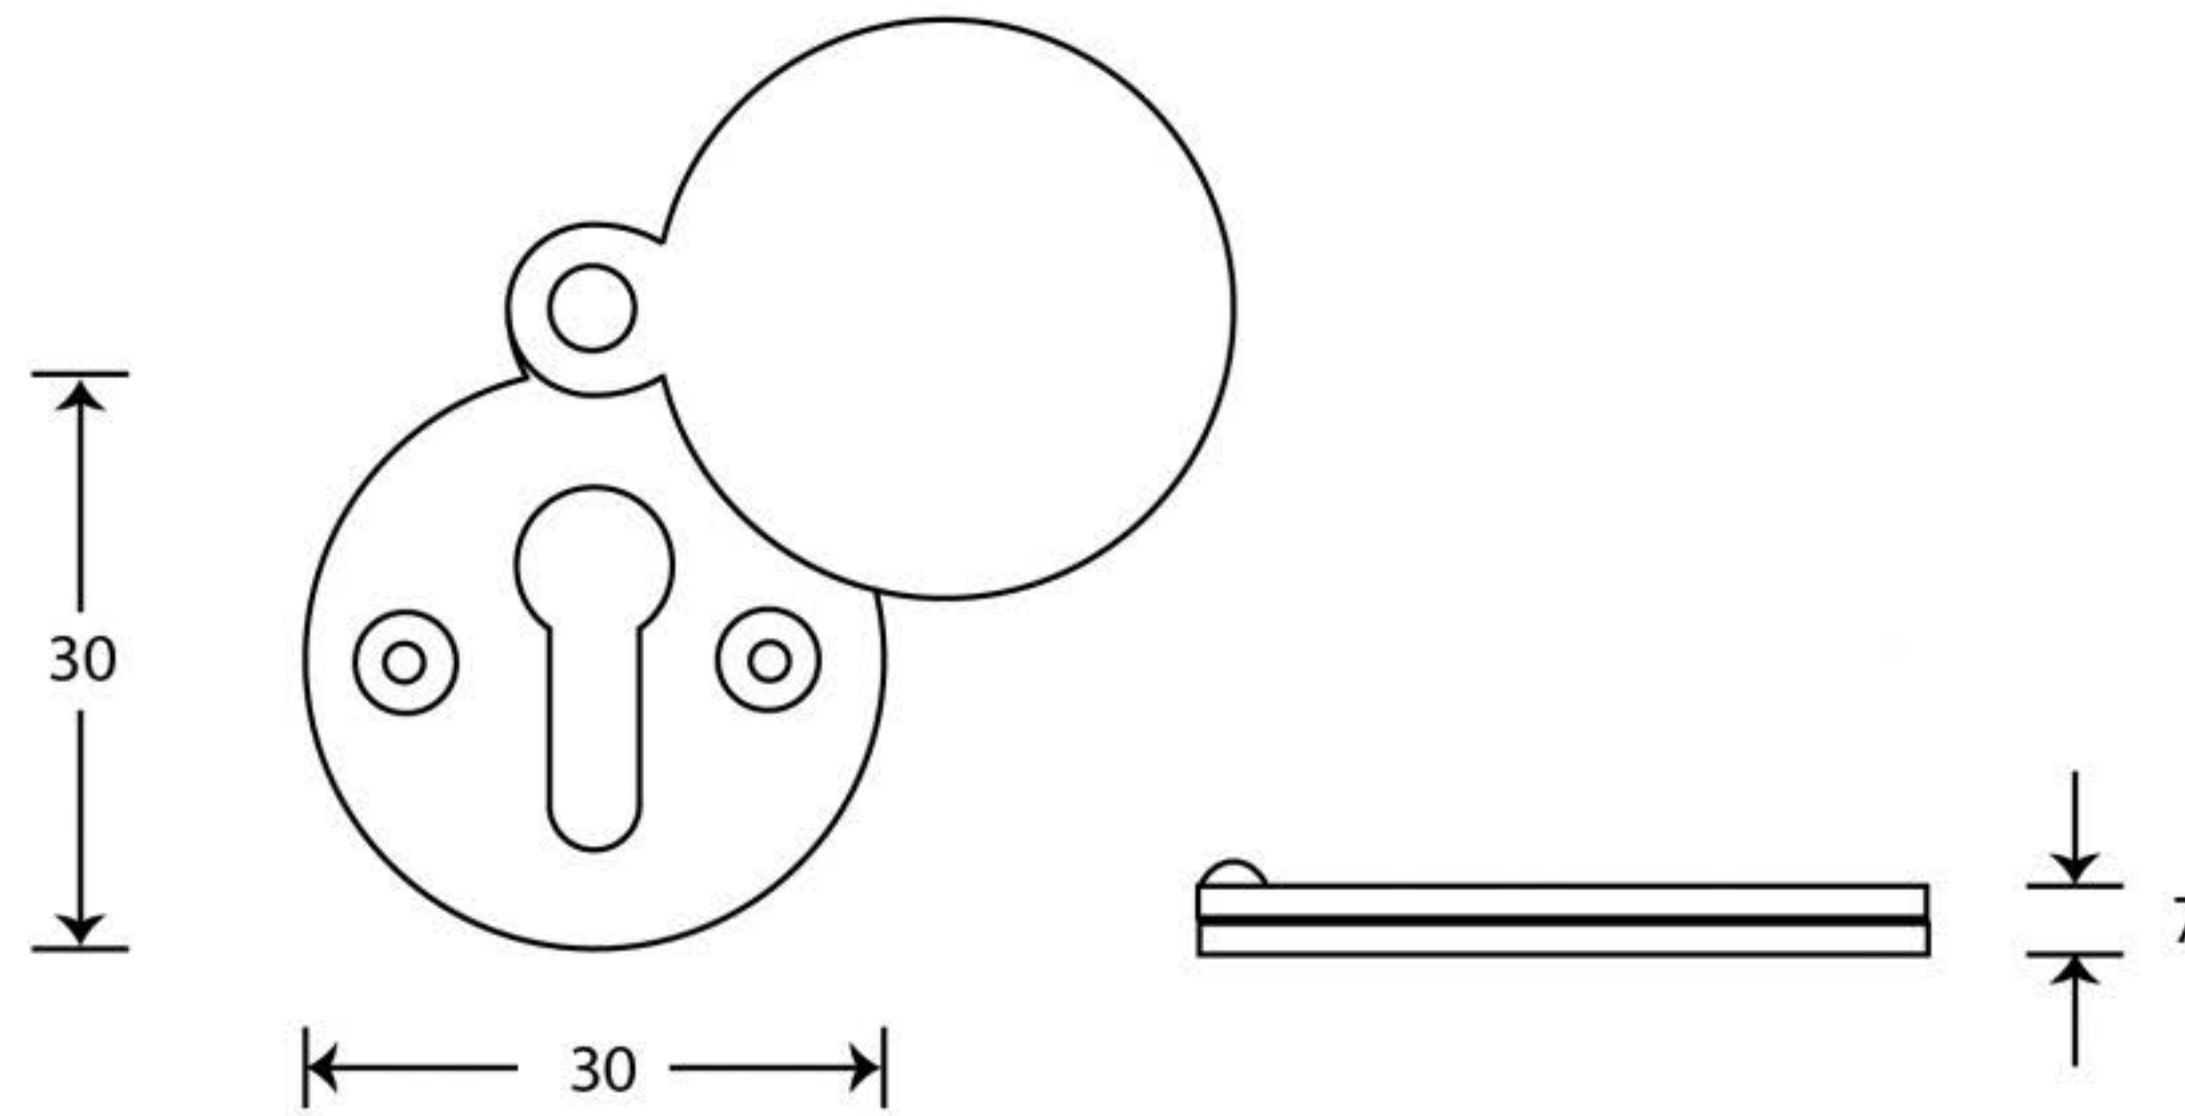

PRODUCT CODE 83951

HANDFORGED  
TRADITIONAL  
IRONMONGERY

Due to the hand crafted nature of our products all measurements are approximate and should be used as a guide only