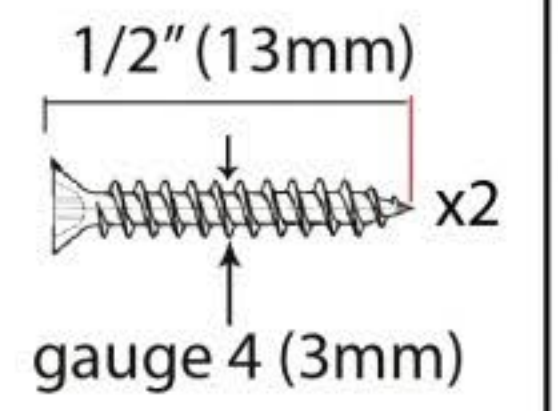

PRODUCT CODE 83951

HANDFORGED  
TRADITIONAL  
IRONMONGERY

Due to the hand crafted nature of our products all measurements are approximate and should be used as a guide only