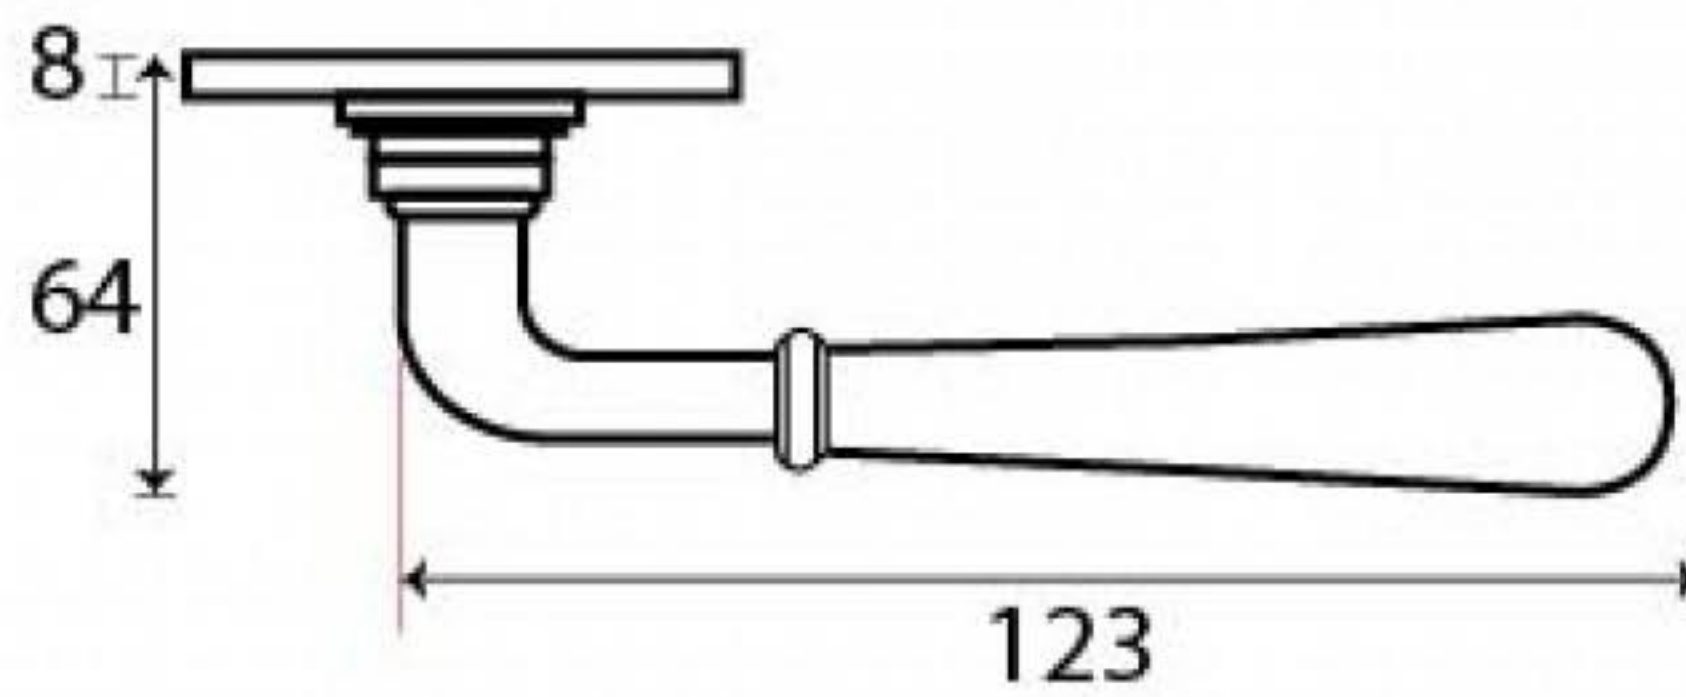

PRODUCT CODE 91432

SPINDLE

3/4" (19mm)  
x8  
gauge 6 (3.5mm)

HANDFORGED  
TRADITIONAL  
IRONMONGERY

Due to the hand crafted nature of our products all measurements are approximate and should be used as a guide only