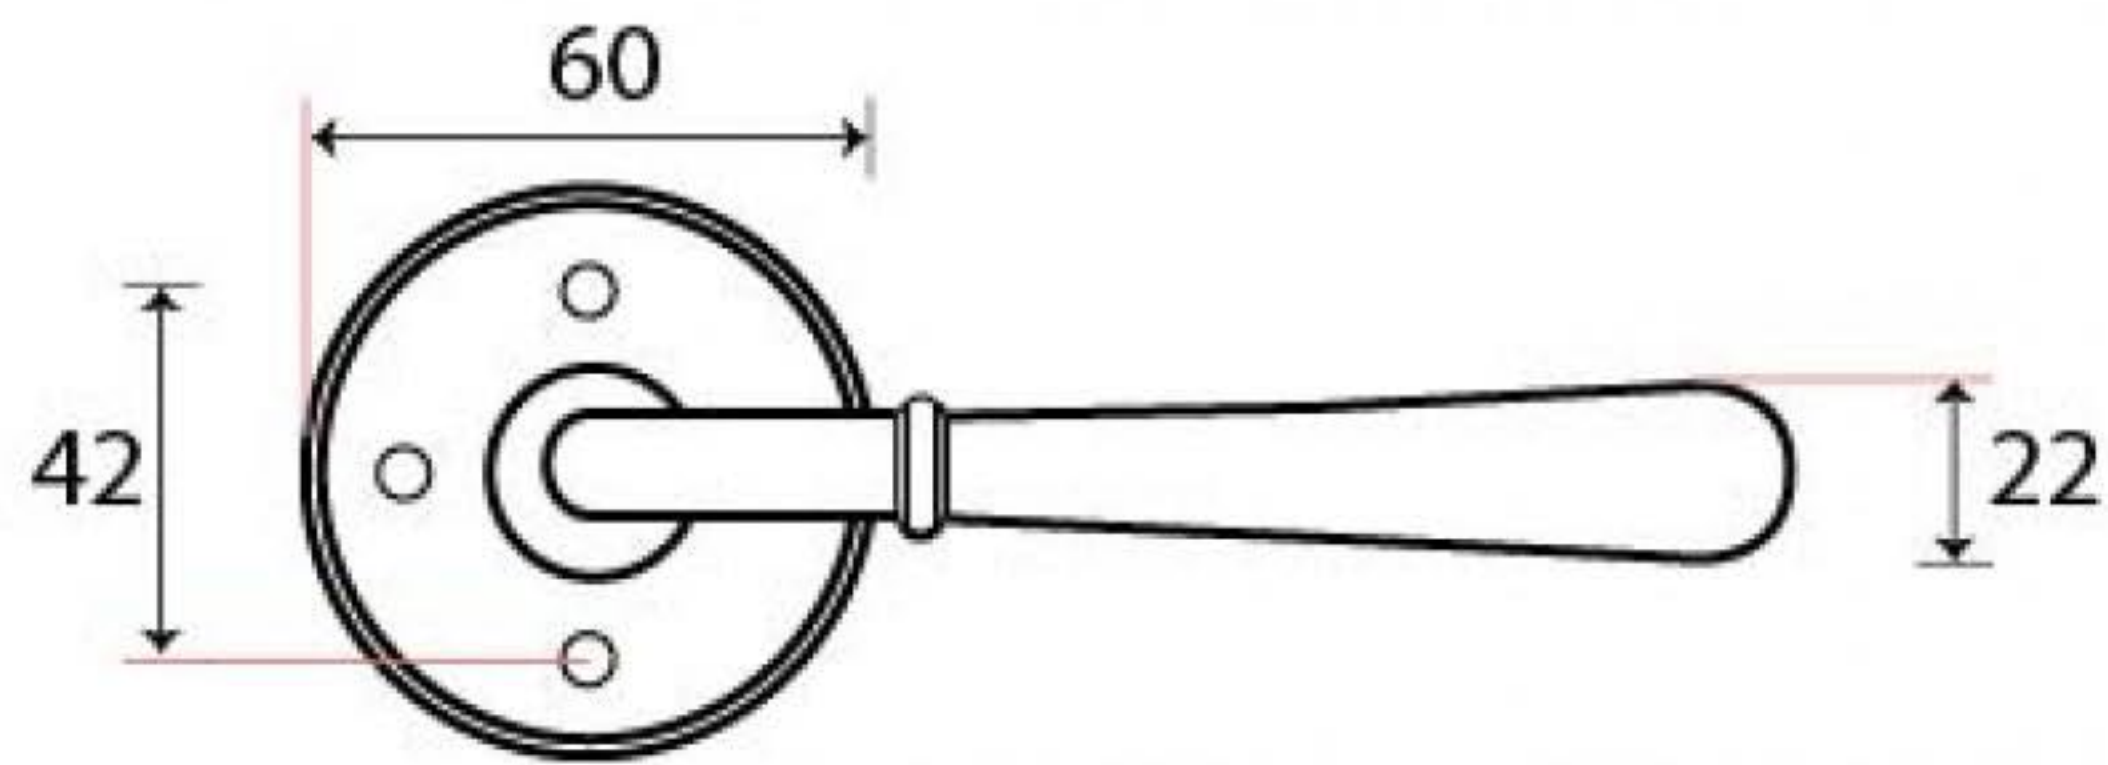

PRODUCT CODE 91432

SPINDLE

3/4" (19mm)  
x8  
gauge 6 (3.5mm)

HANDFORGED  
TRADITIONAL  
IRONMONGERY

Due to the hand crafted nature of our products all measurements are approximate and should be used as a guide only