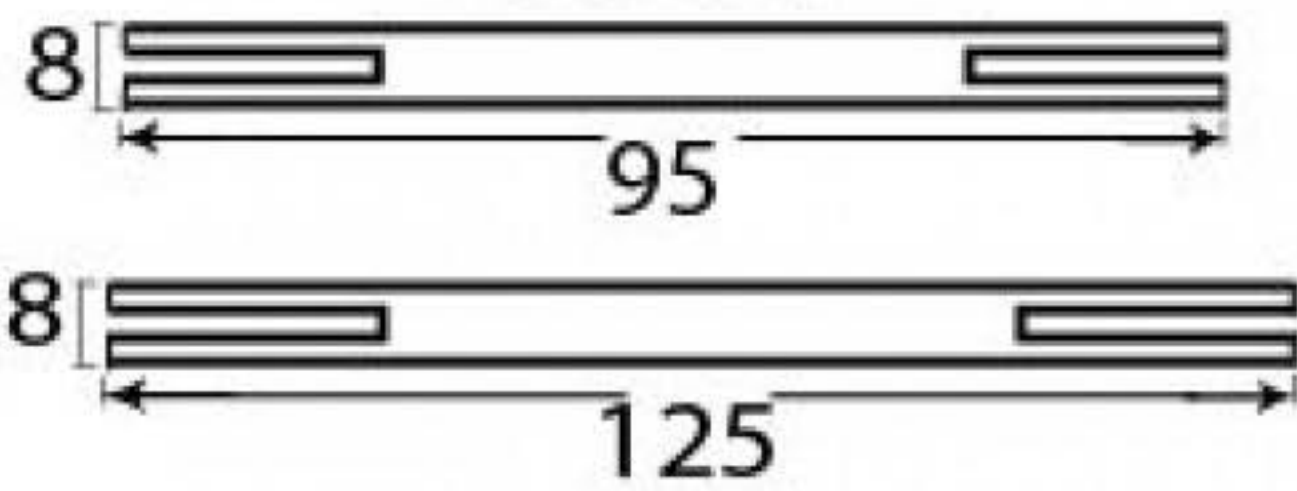

PRODUCT CODE 91439

SPINDLE

3/4" (19mm)
x8
gauge 6 (3.5mm)

HANDFORGED
TRADITIONAL
IRONMONGERY

Due to the hand crafted nature of our products all measurements are approximate and should be used as a guide only