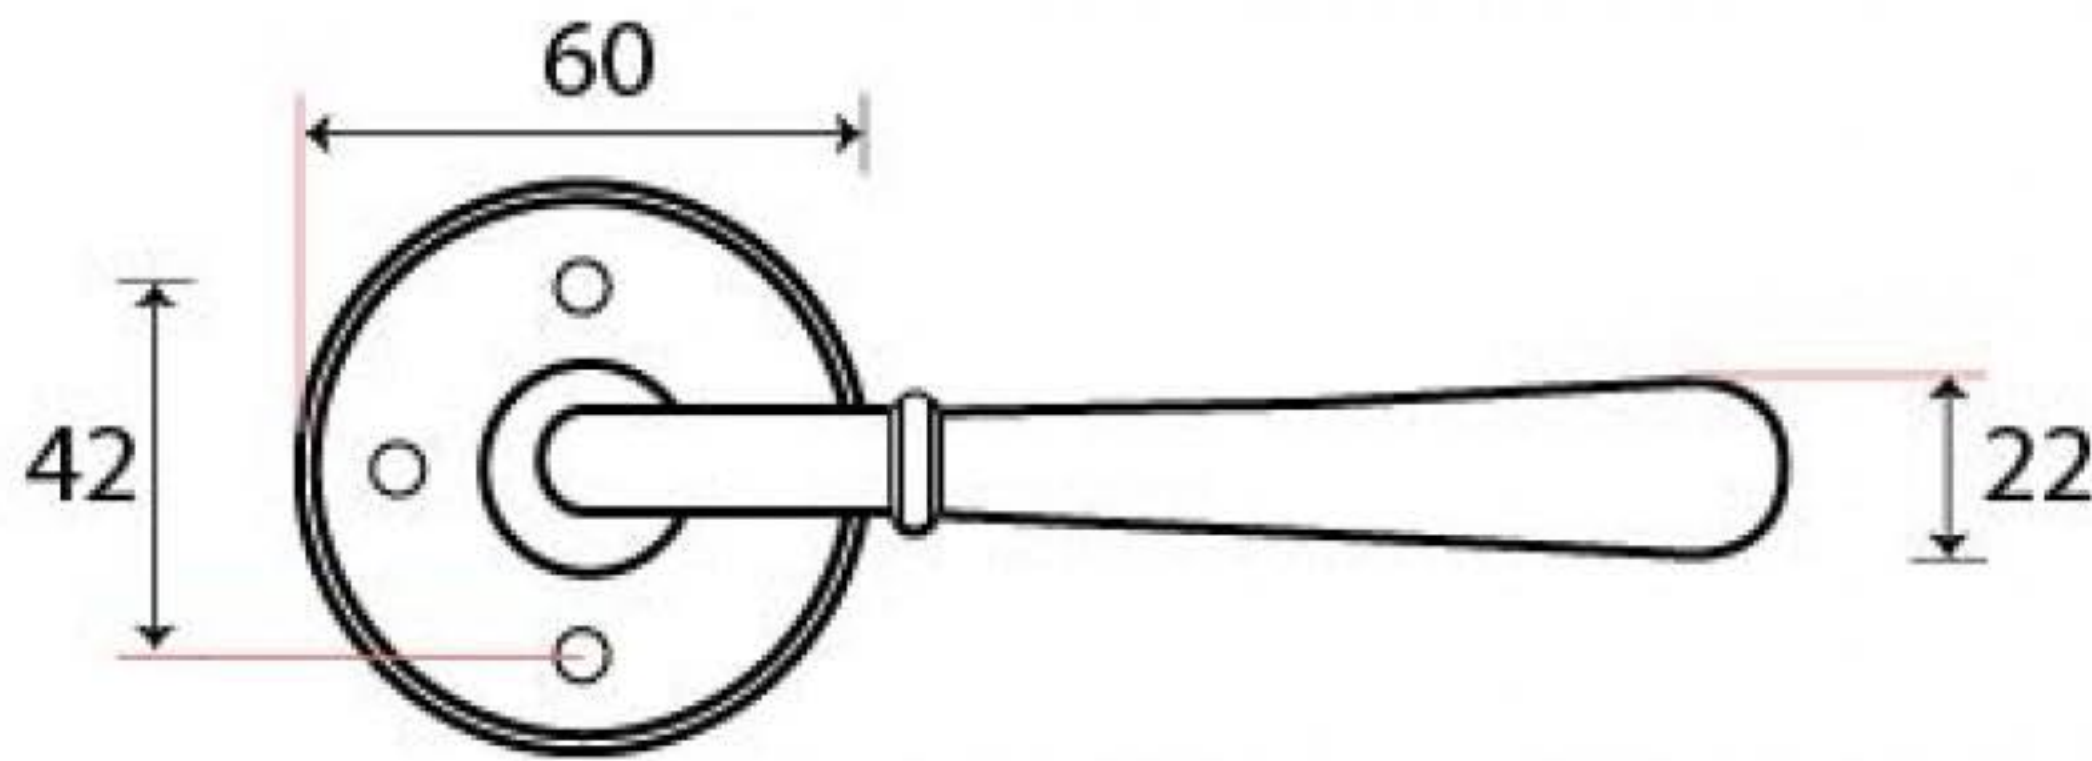

PRODUCT CODE 91439

SPINDLE

3/4" (19mm)
x8
gauge 6 (3.5mm)

HANDFORGED
TRADITIONAL
IRONMONGERY

Due to the hand crafted nature of our products all measurements are approximate and should be used as a guide only