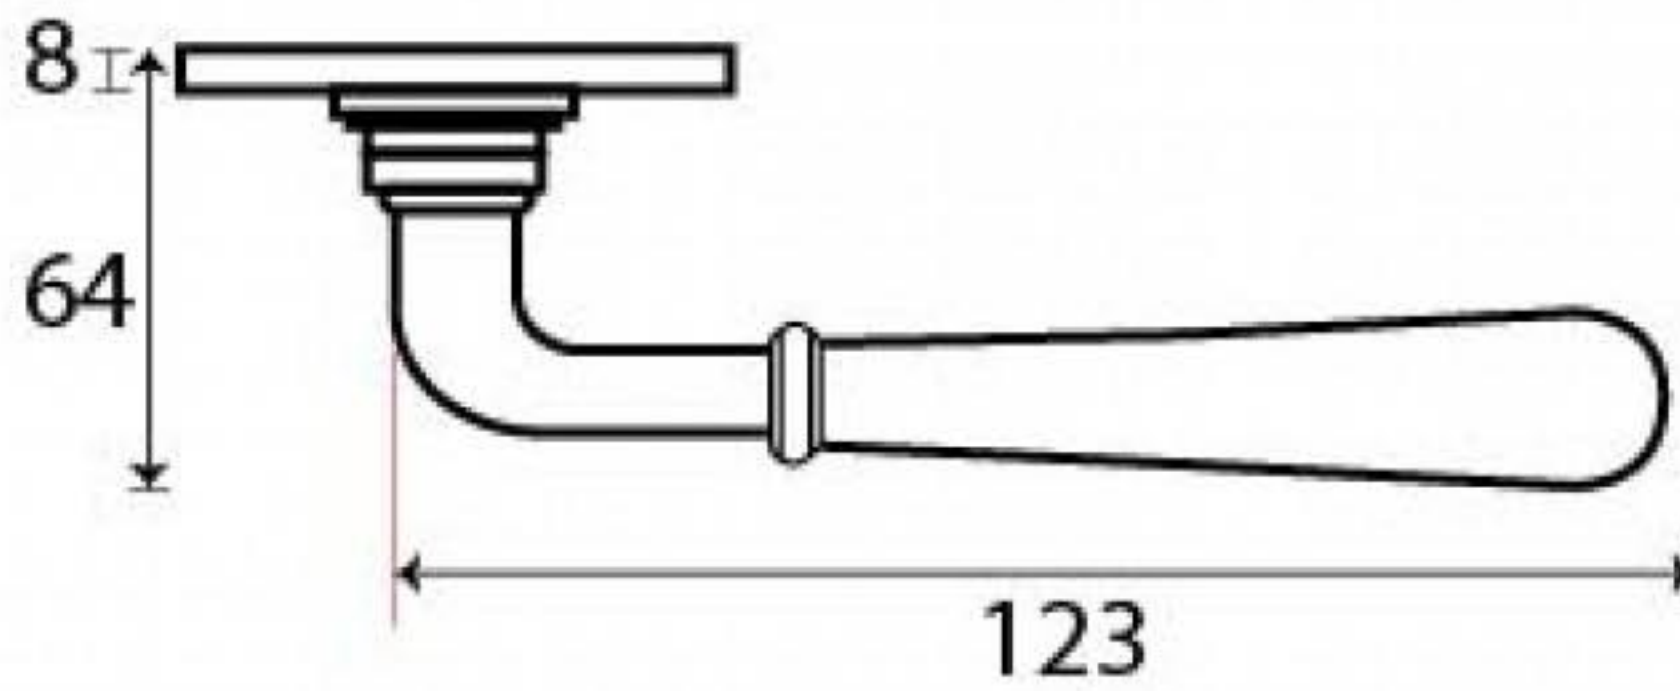

PRODUCT CODE 91439

SPINDLE

3/4" (19mm)
x8
gauge 6 (3.5mm)

HANDFORGED
TRADITIONAL
IRONMONGERY

Due to the hand crafted nature of our products all measurements are approximate and should be used as a guide only