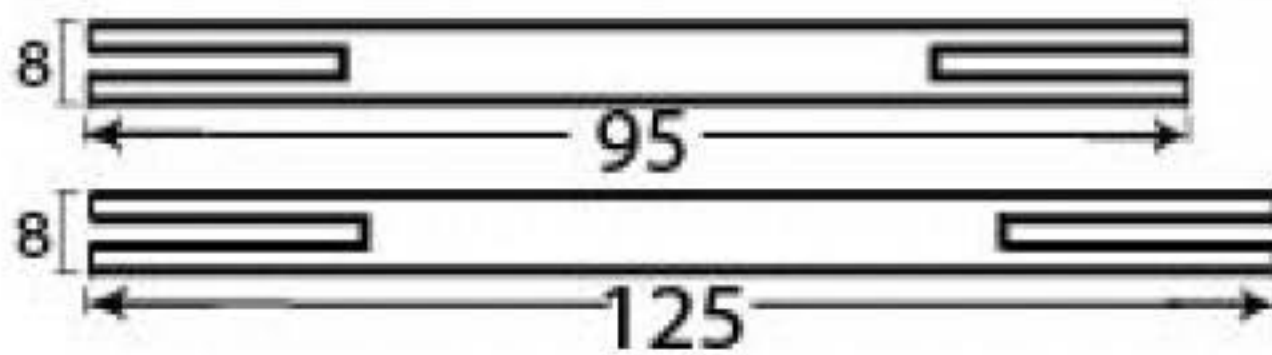

PRODUCT CODE 91414

1" (25.4mm)

x8
gauge 6 (3.5mm)

SPINDLE

HANDFORGED
TRADITIONAL
IRONMONGERY

Due to the hand crafted nature of our products all measurements are approximate and should be used as a guide only