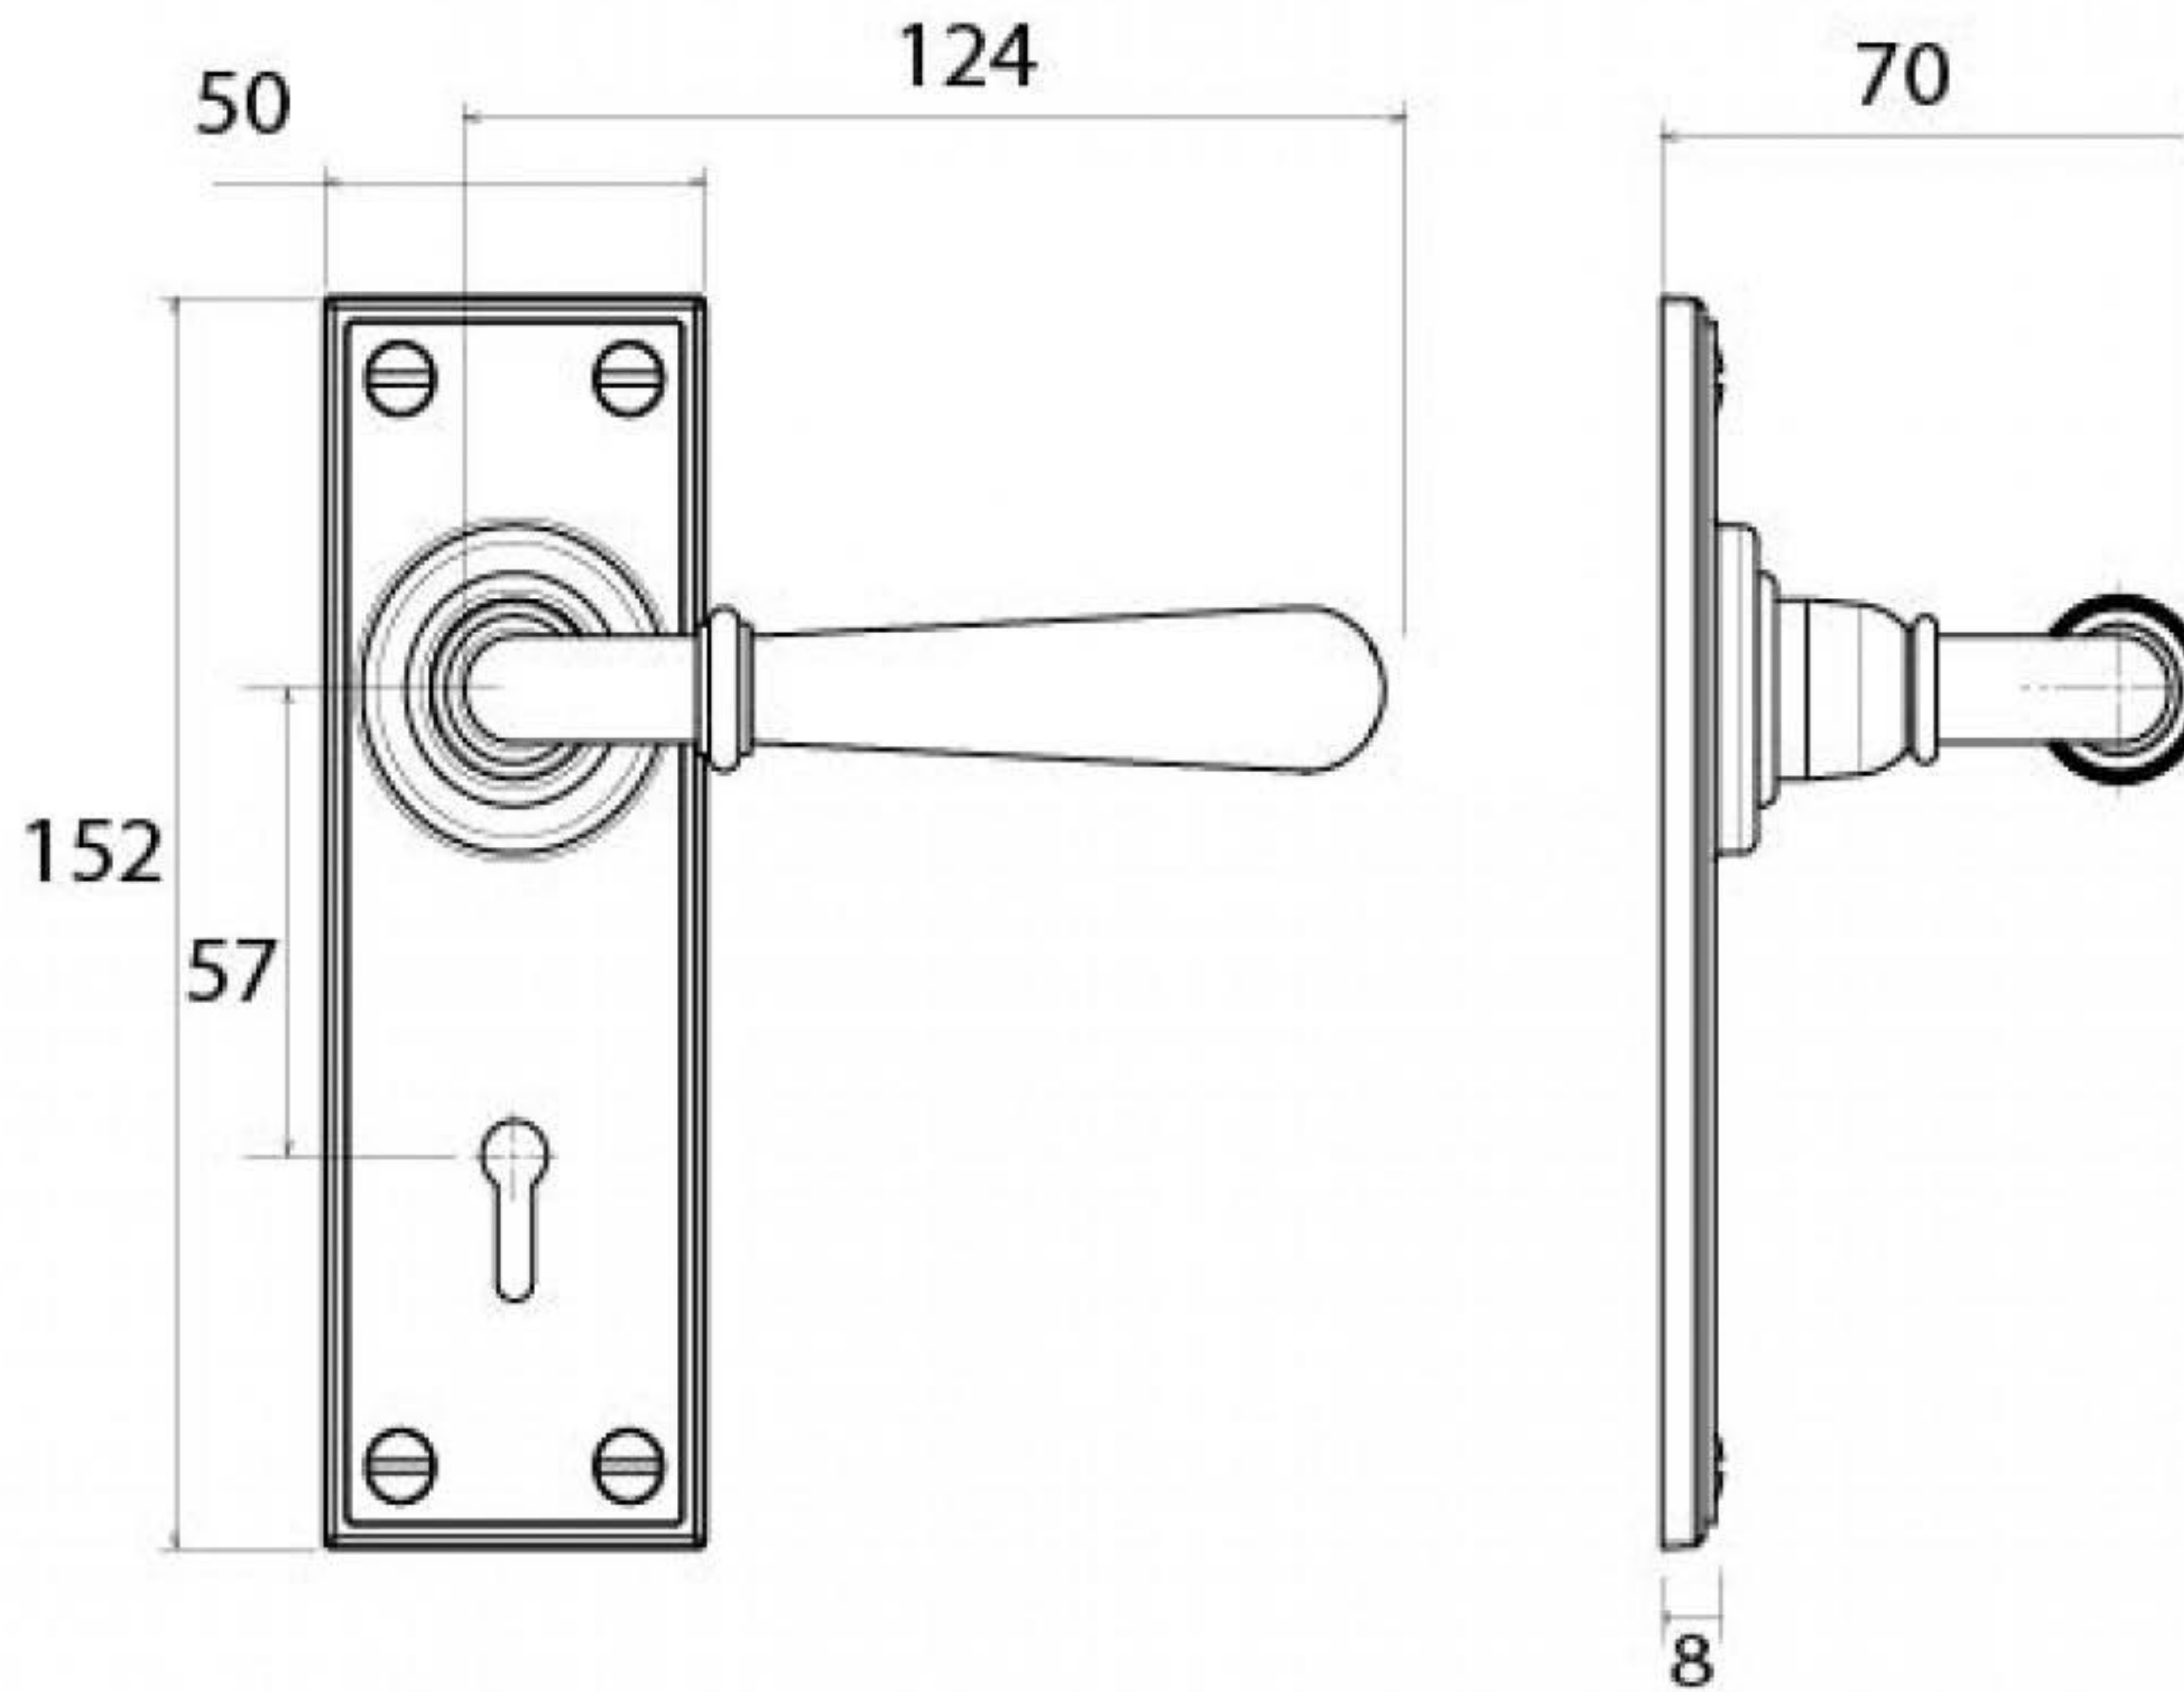

PRODUCT CODE 91414

1" (25.4mm)

x8
gauge 6 (3.5mm)

SPINDLE

HANDFORGED
TRADITIONAL
IRONMONGERY

Due to the hand crafted nature of our products all measurements are approximate and should be used as a guide only