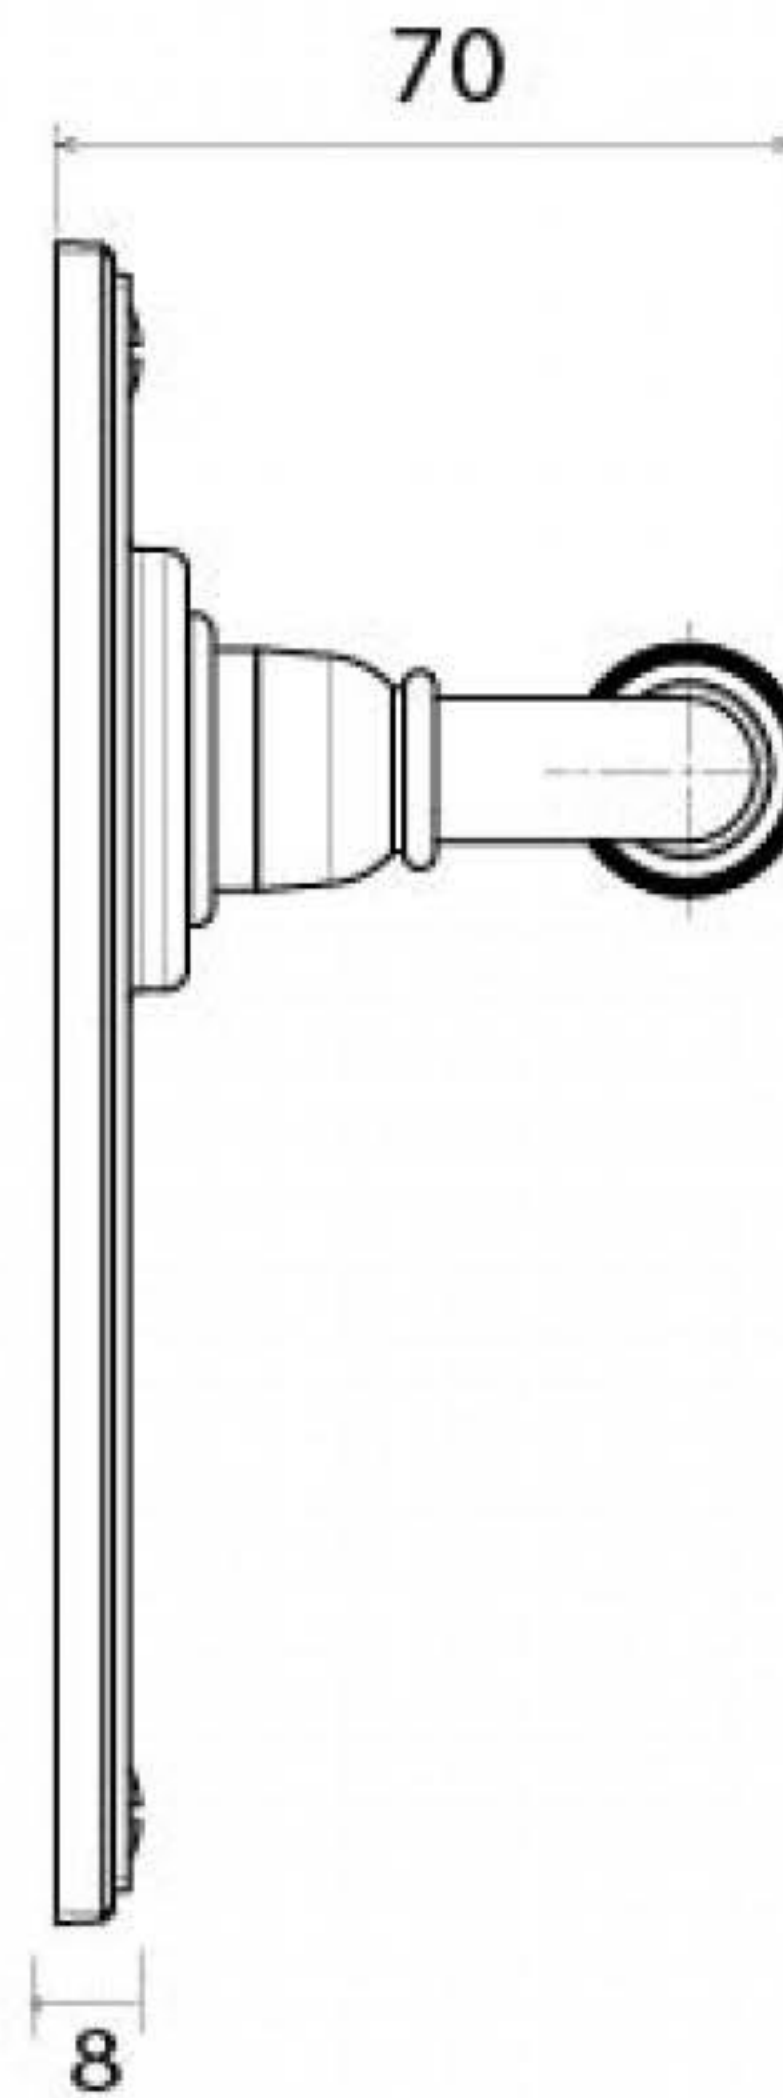

PRODUCT CODE 91415

SPINDLE

1" (25.4mm)
x8
gauge 6 (3.5mm)

HANDFORGED
TRADITIONAL
IRONMONGERY

Due to the hand crafted nature of our products all measurements are approximate and should be used as a guide only