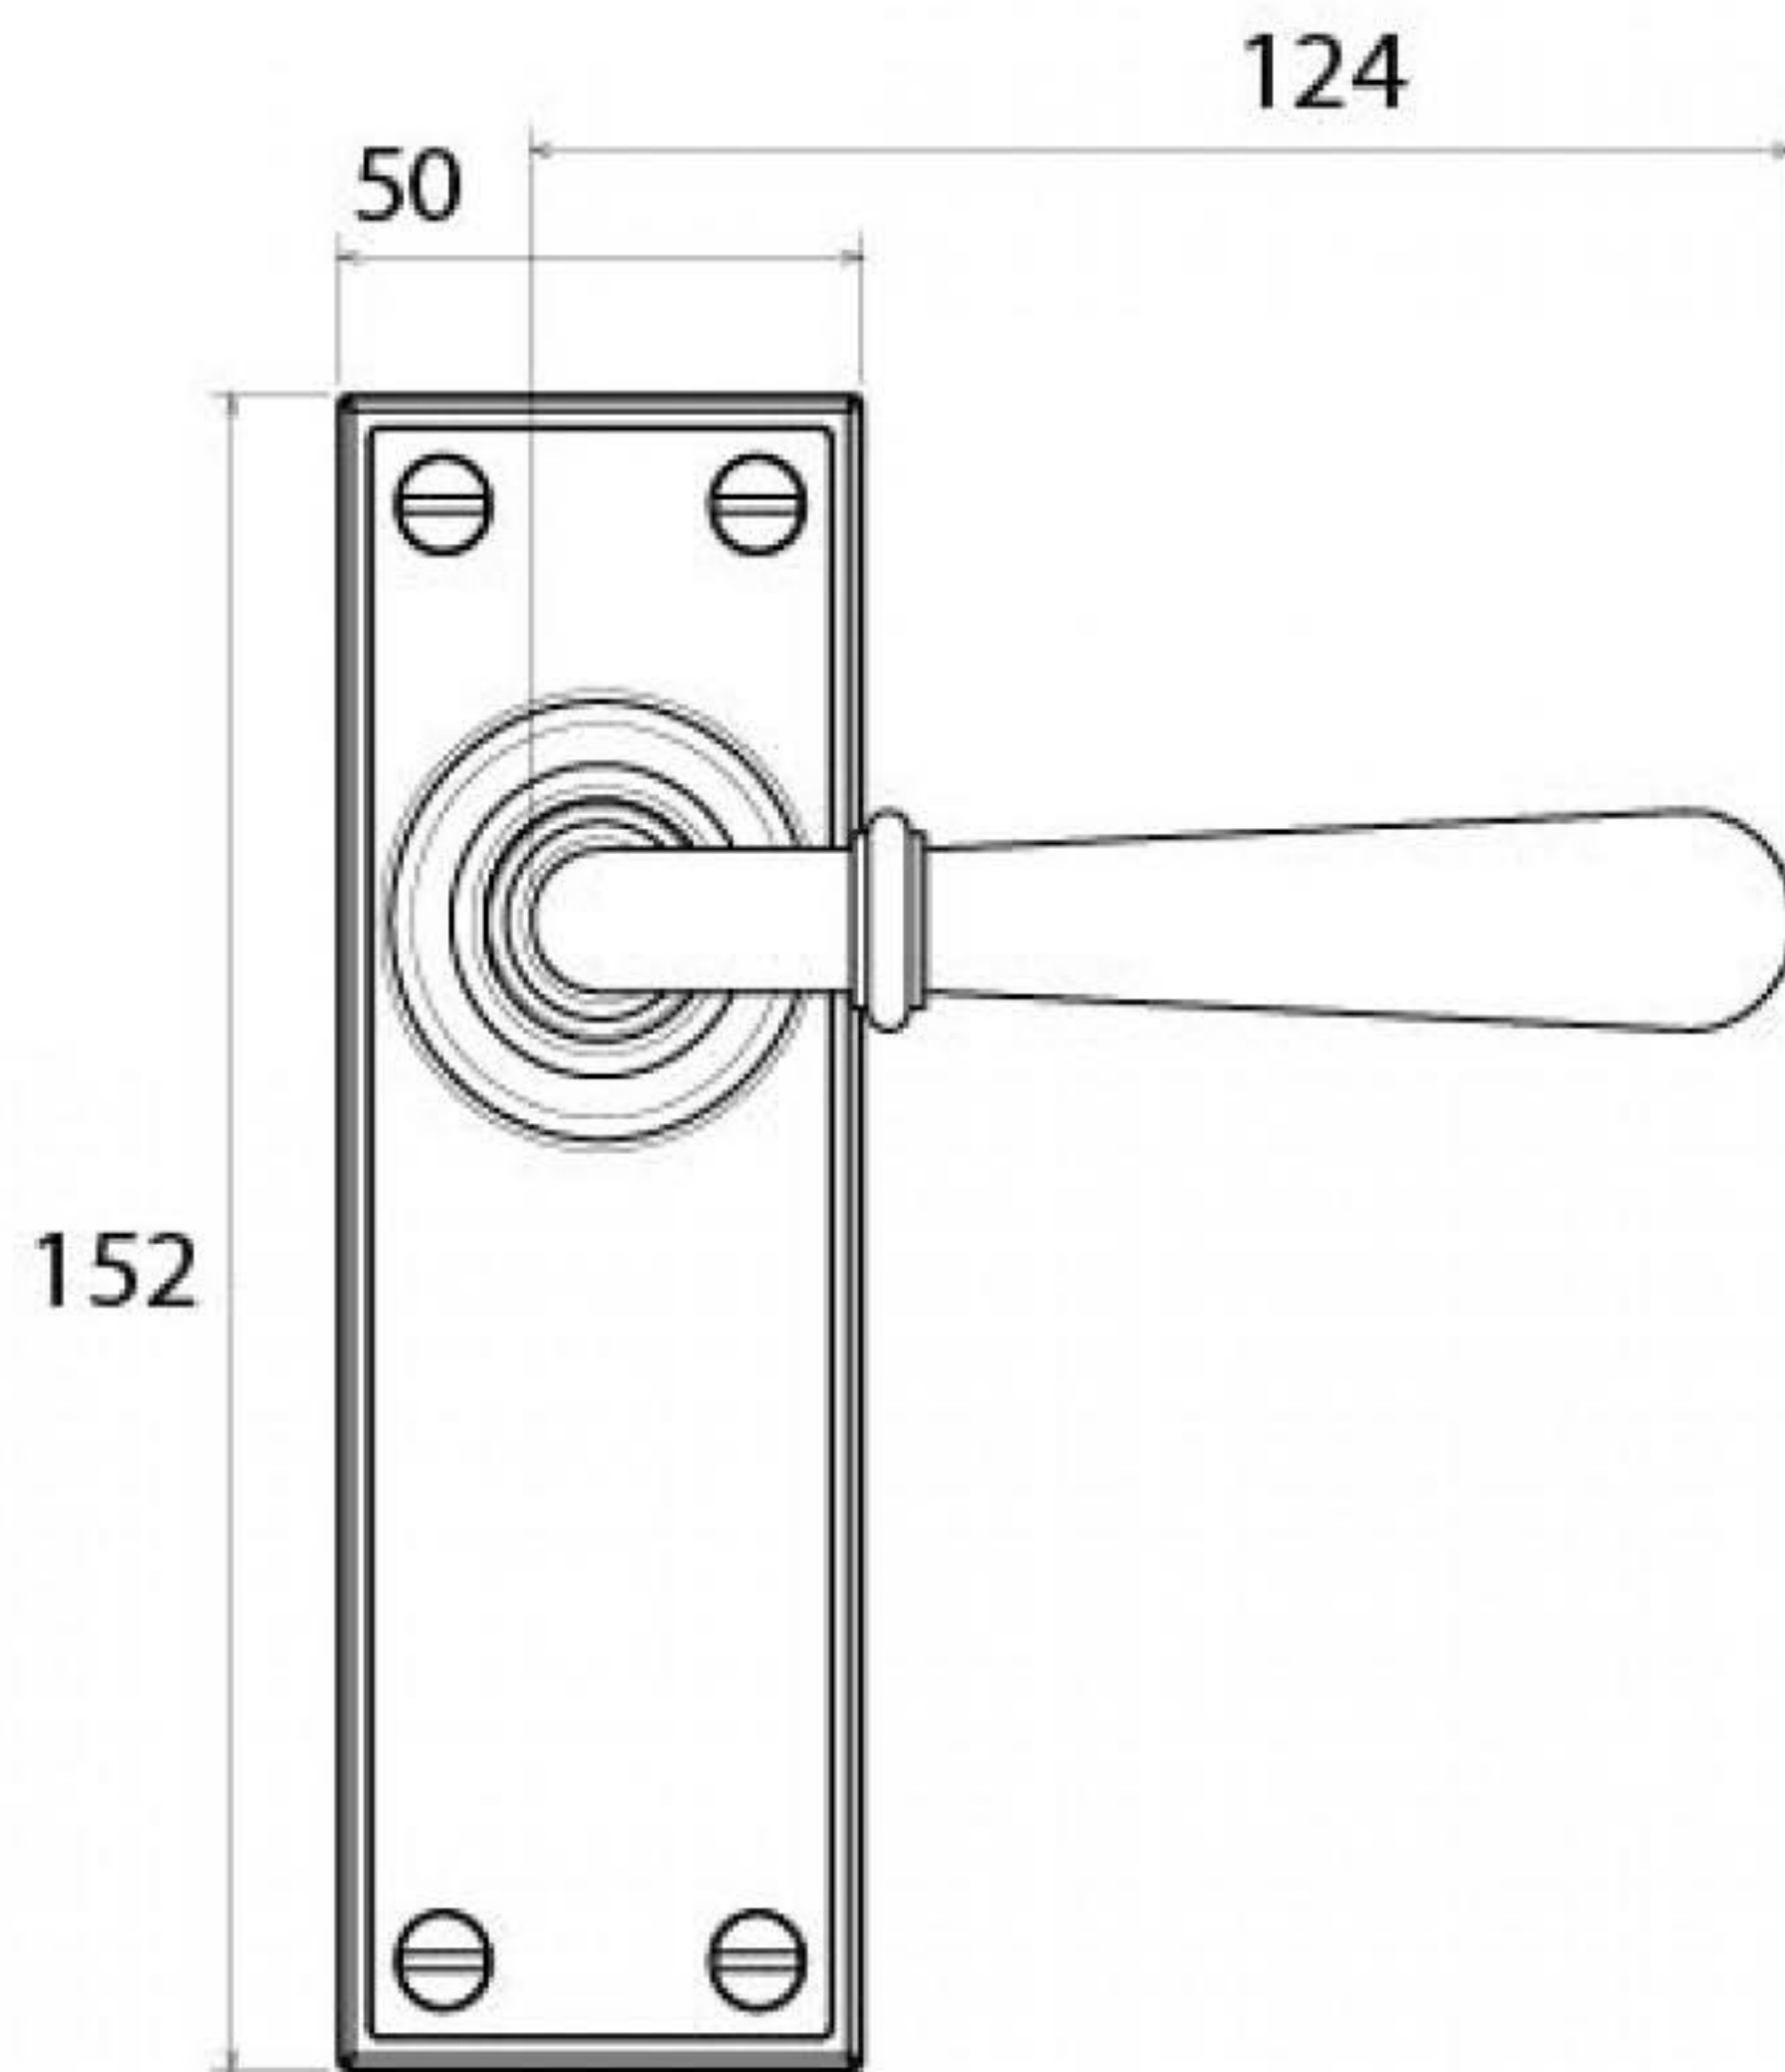

PRODUCT CODE 91415

SPINDLE

1" (25.4mm)
x8
gauge 6 (3.5mm)

HANDFORGED
TRADITIONAL
IRONMONGERY

Due to the hand crafted nature of our products all measurements are approximate and should be used as a guide only