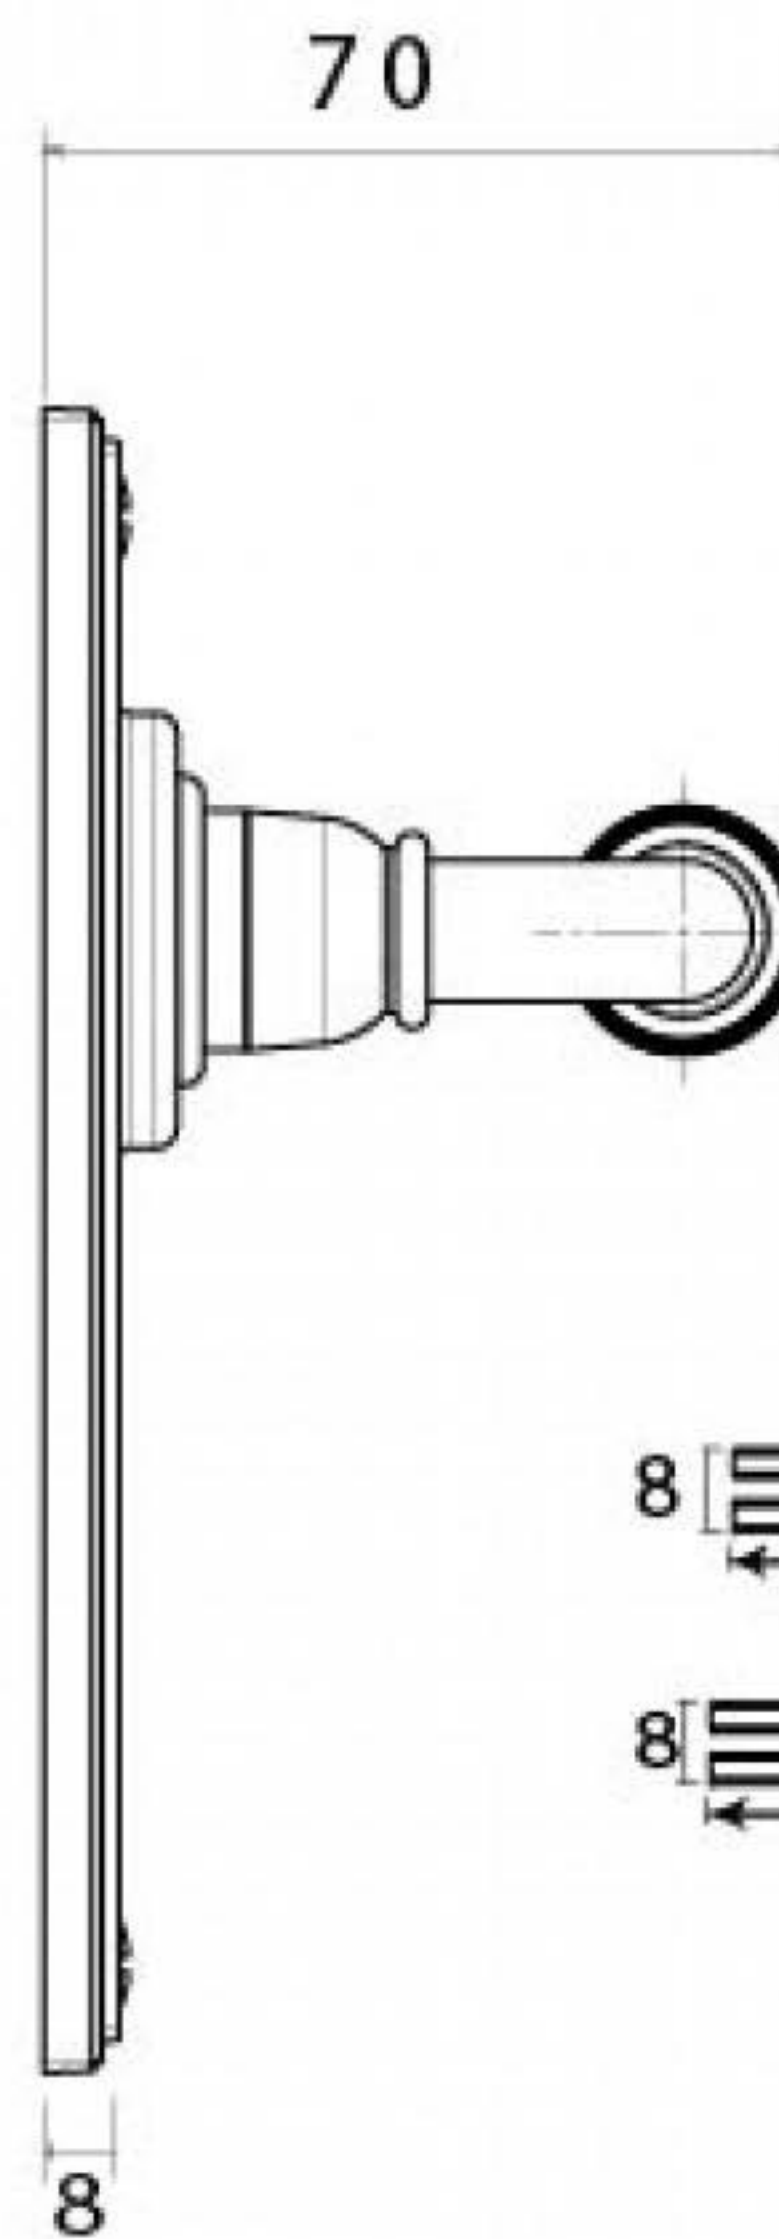

PRODUCT CODE 91417

1" (25.4mm)  
x8  
gauge 6 (3.5mm)

HANDFORGED  
TRADITIONAL  
IRONMONGERY

Due to the hand crafted nature of our products all measurements are approximate and should be used as a guide only