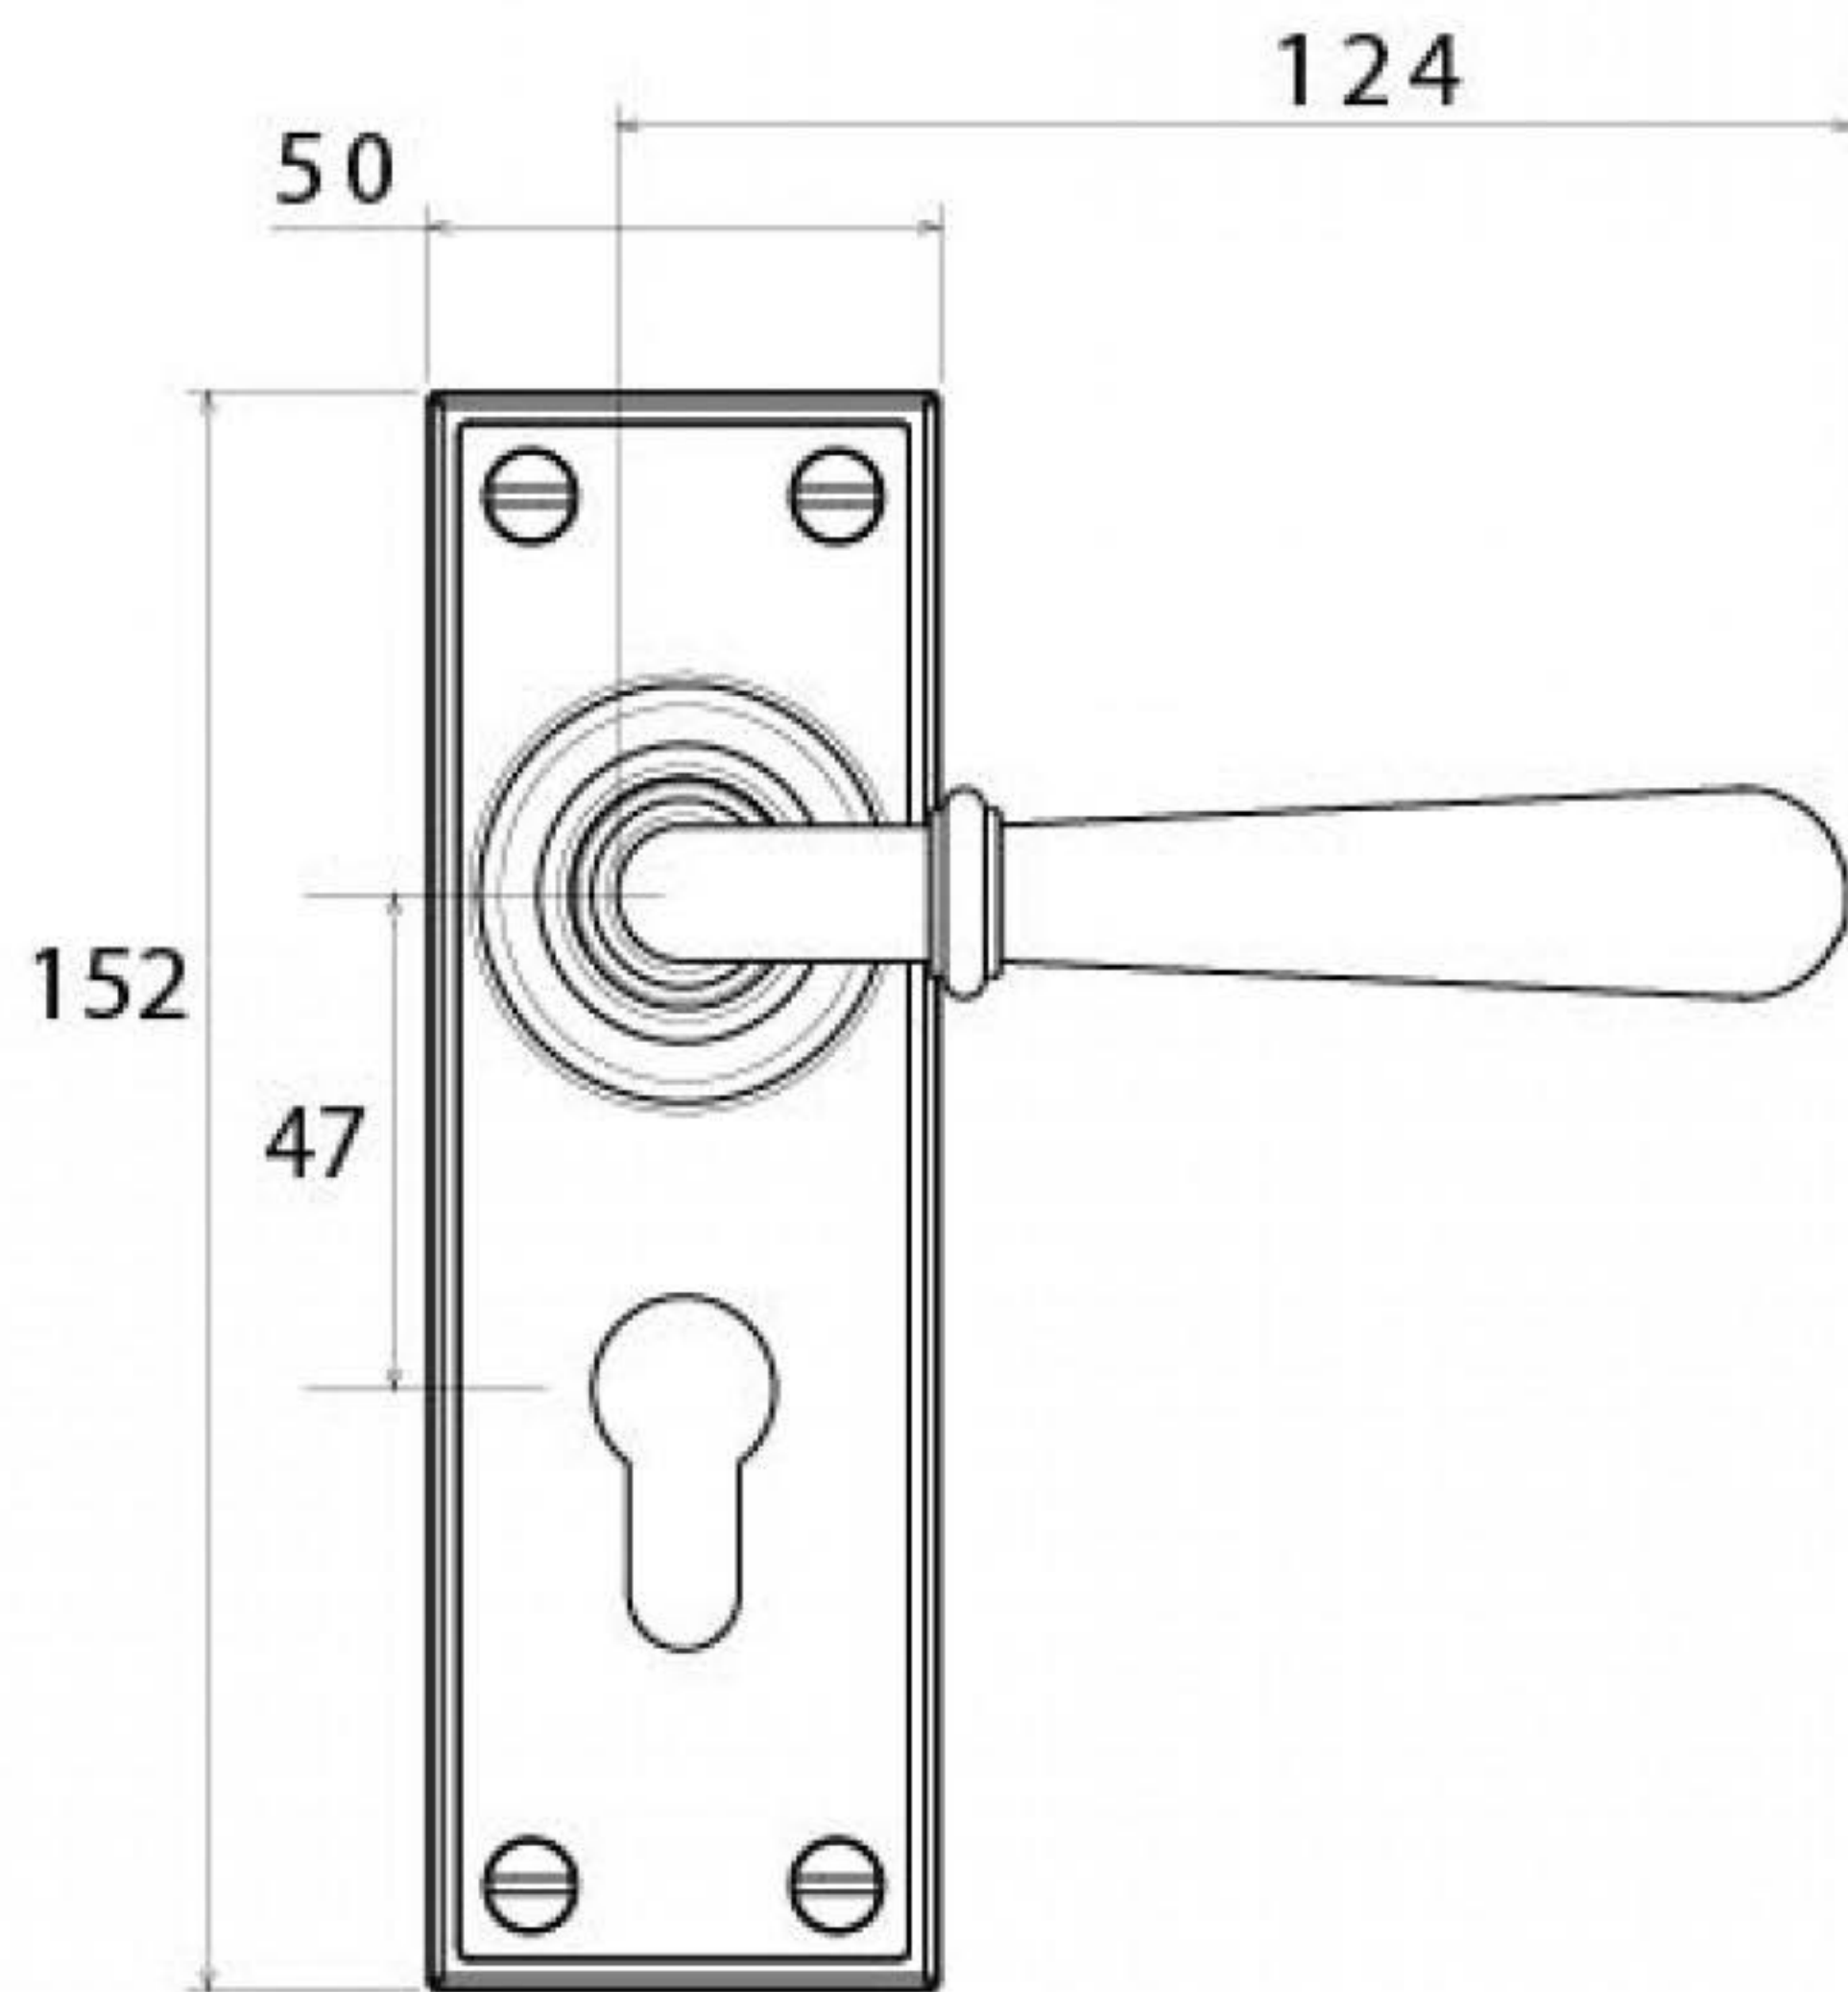

PRODUCT CODE 91417

1" (25.4mm)  
x8  
gauge 6 (3.5mm)

HANDFORGED  
TRADITIONAL  
IRONMONGERY

Due to the hand crafted nature of our products all measurements are approximate and should be used as a guide only