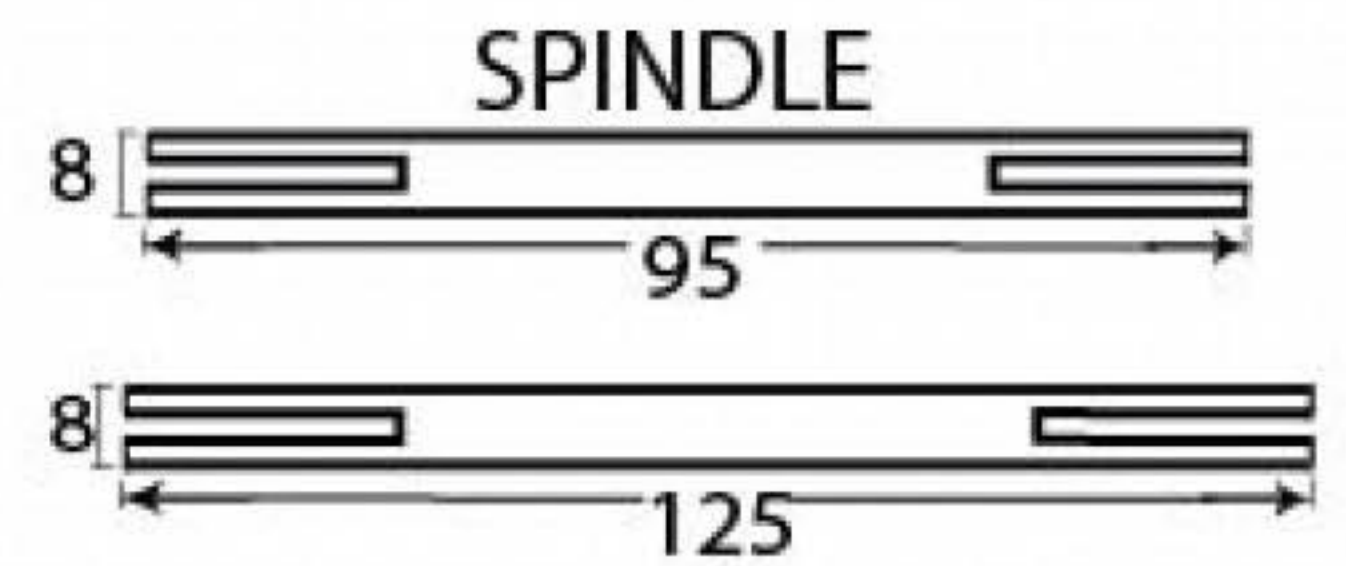

PRODUCT CODE 91417

1" (25.4mm)  
x8  
gauge 6 (3.5mm)

HANDFORGED  
TRADITIONAL  
IRONMONGERY

Due to the hand crafted nature of our products all measurements are approximate and should be used as a guide only