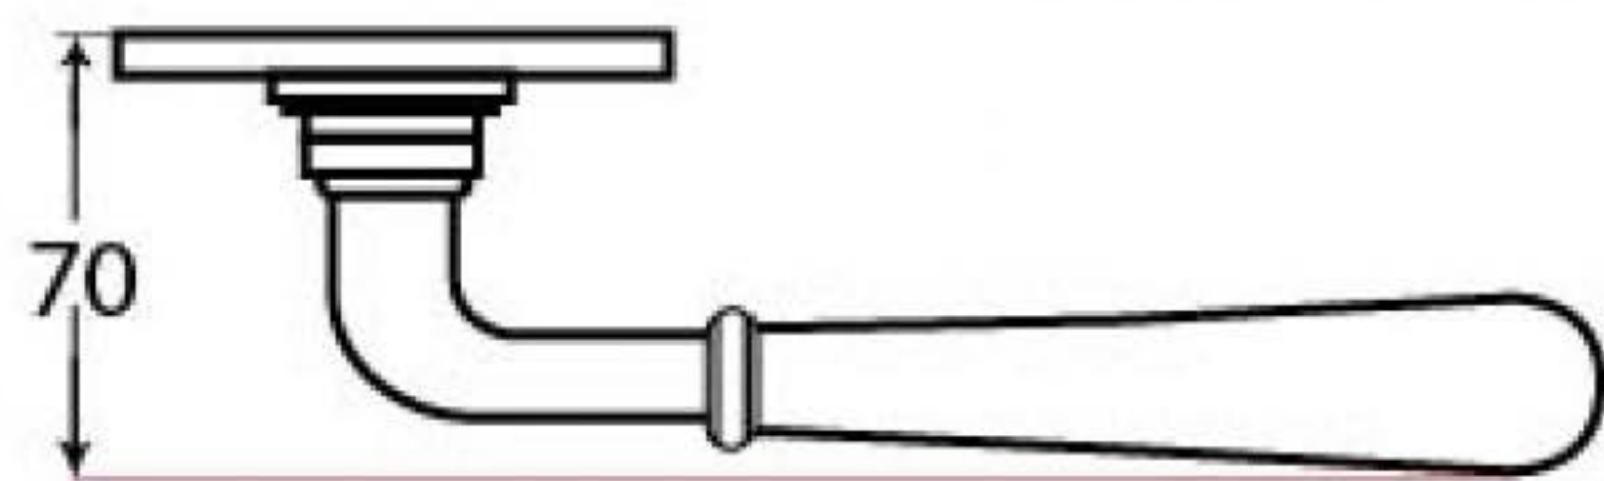

PRODUCT CODE 91423

1" (25.4mm)
x8
gauge 6 (3.5mm)

SPINDLE

HANDFORGED
TRADITIONAL
IRONMONGERY

Due to the hand crafted nature of our products all measurements are approximate and should be used as a guide only