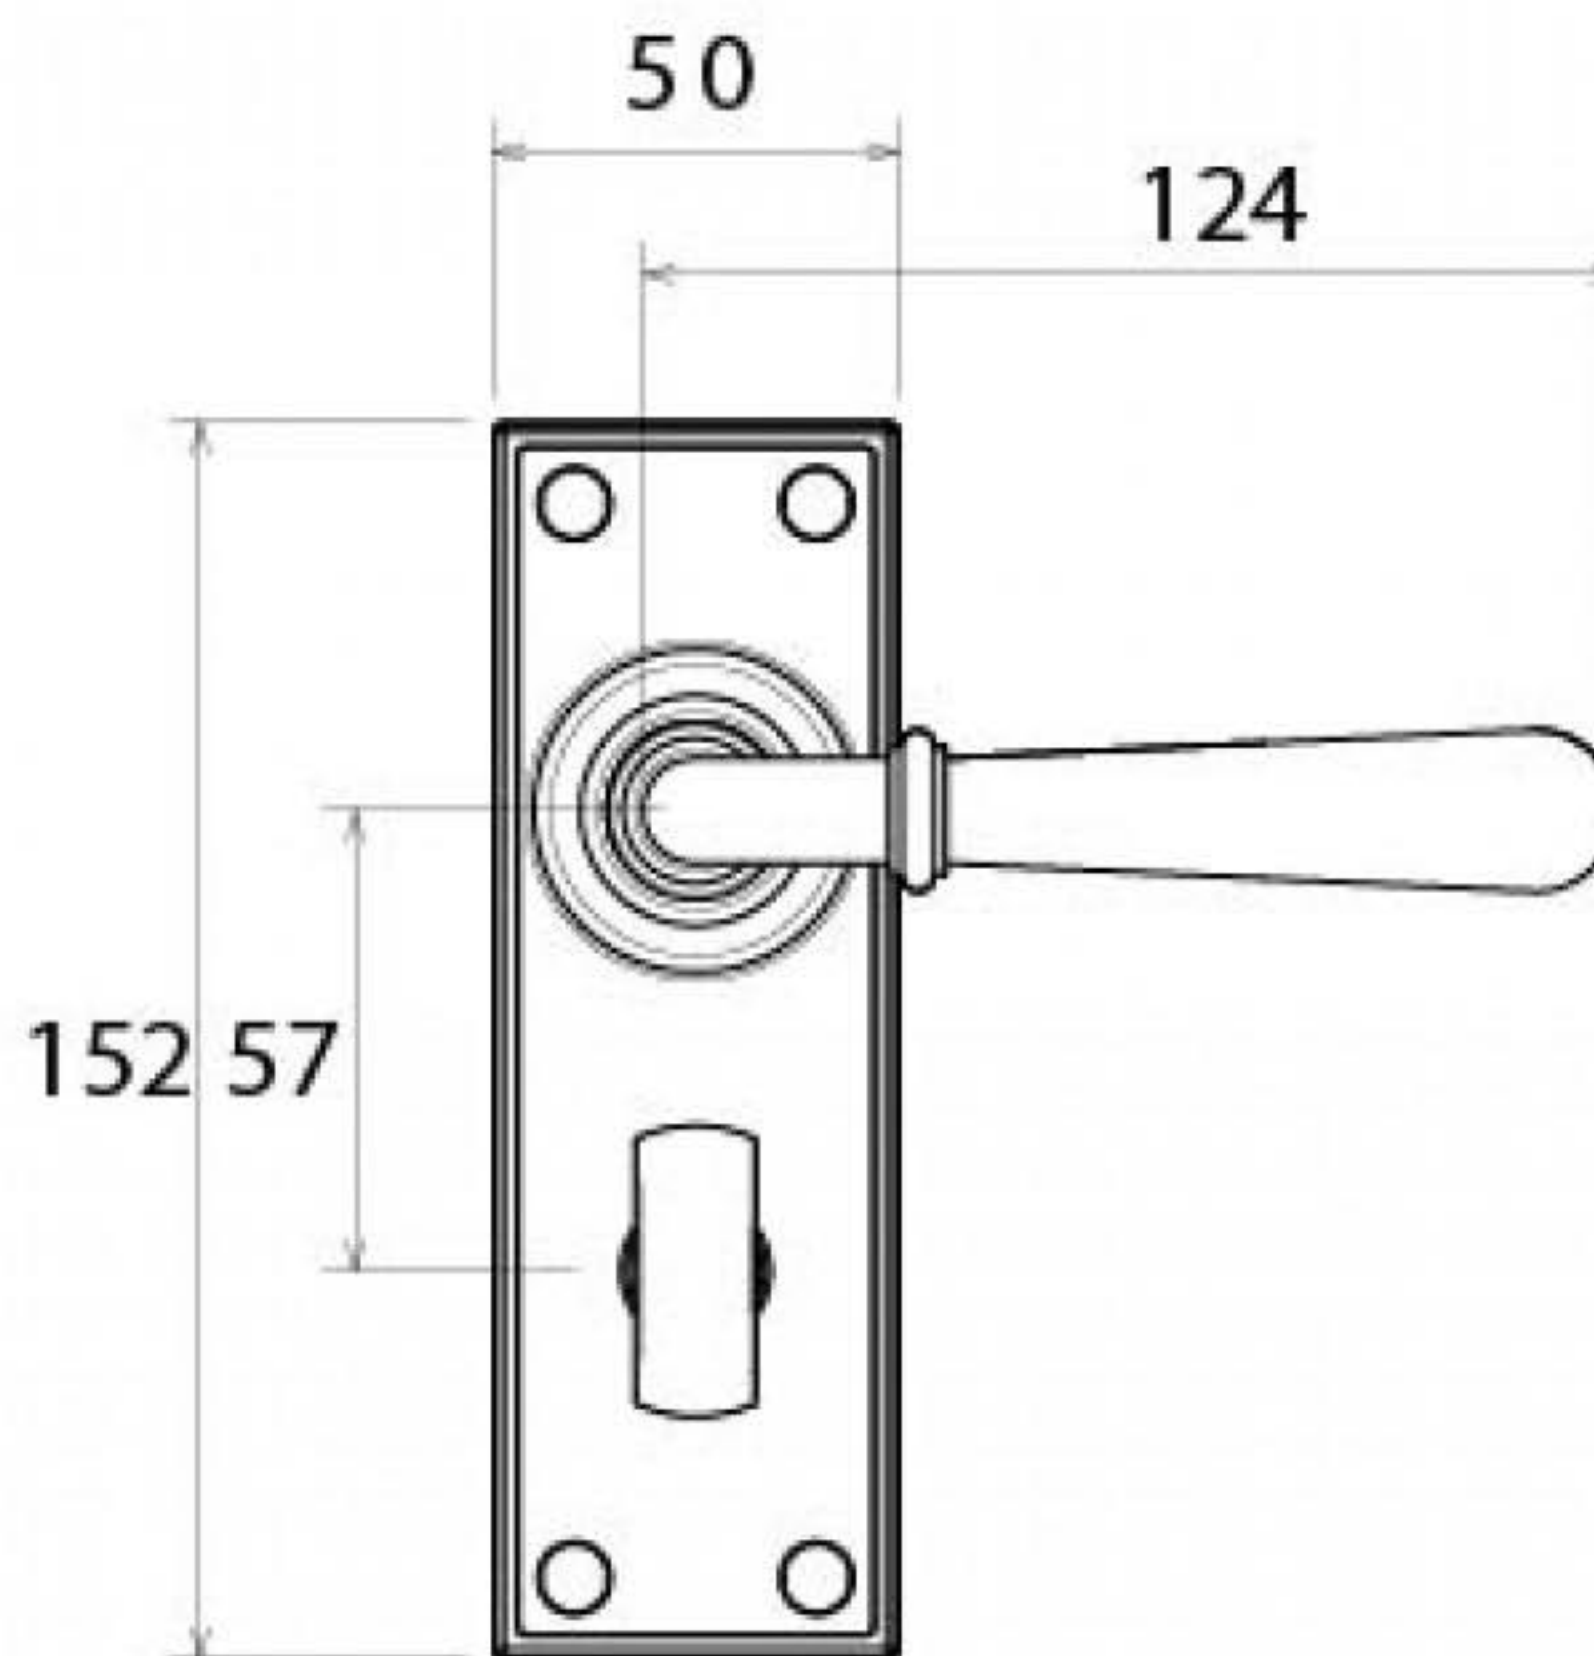

PRODUCT CODE 91423

1" (25.4mm)
x8
gauge 6 (3.5mm)

SPINDLE

HANDFORGED
TRADITIONAL
IRONMONGERY

Due to the hand crafted nature of our products all measurements are approximate and should be used as a guide only