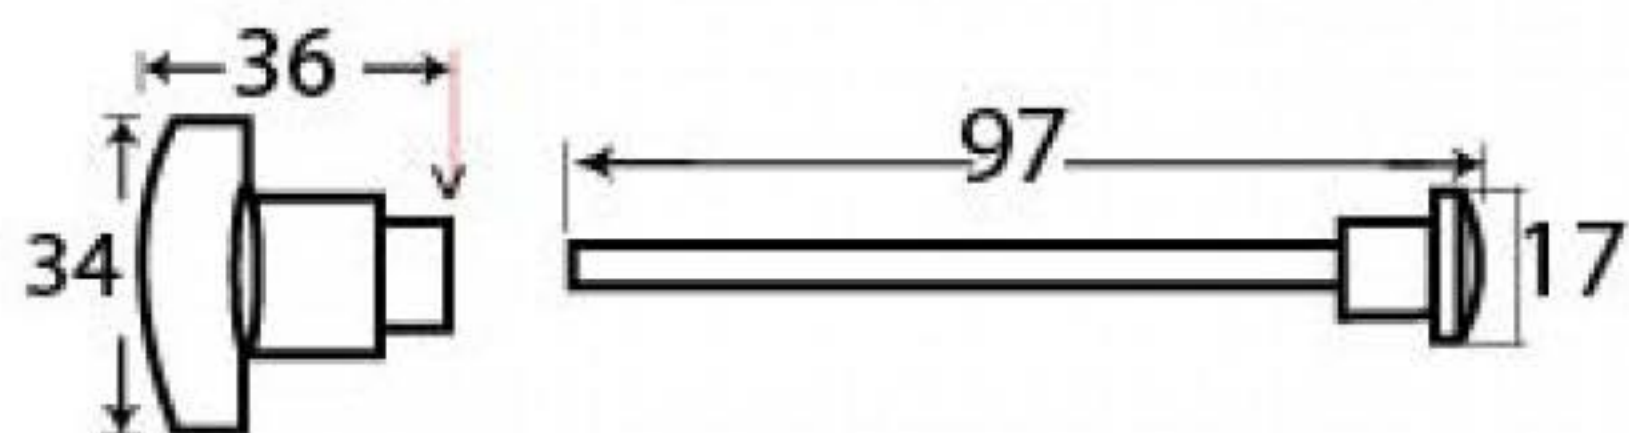

PRODUCT CODE 91423

1" (25.4mm)
x8
gauge 6 (3.5mm)

SPINDLE

HANDFORGED
TRADITIONAL
IRONMONGERY

Due to the hand crafted nature of our products all measurements are approximate and should be used as a guide only