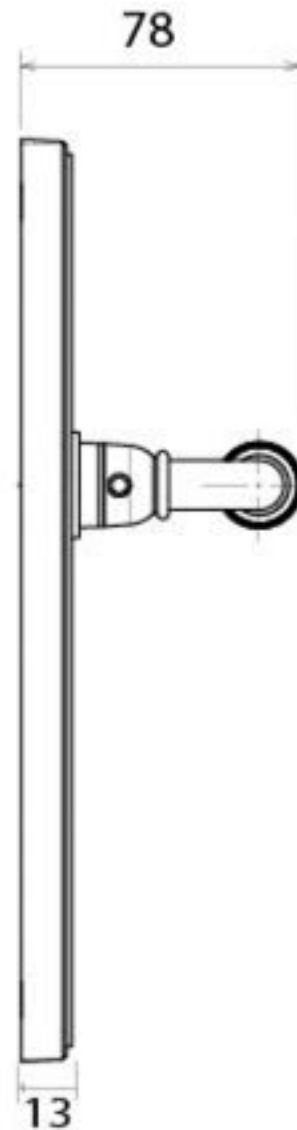

PRODUCT CODE 91434

HANDFORGED
TRADITIONAL
IRONMONGERY

Due to the hand crafted nature of our products all measurements are approximate and should be used as a guide only