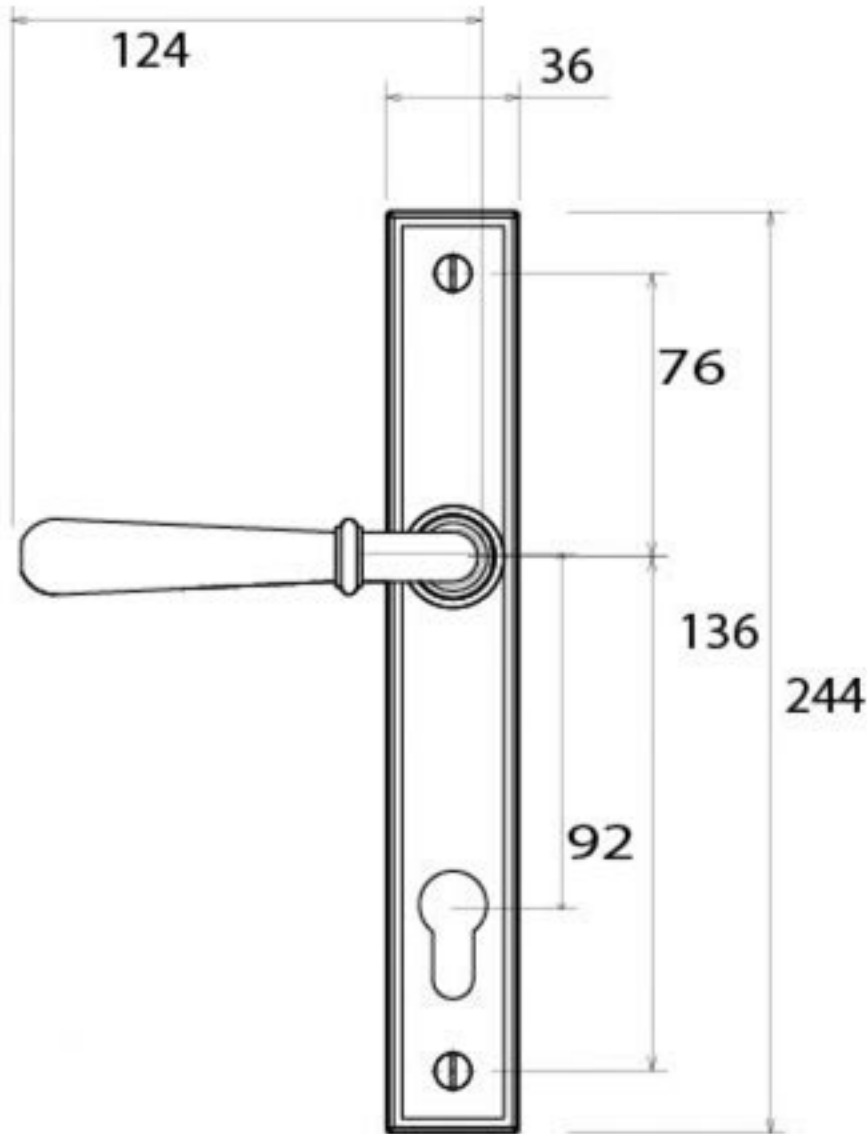

PRODUCT CODE 91434

HANDFORGED
TRADITIONAL
IRONMONGERY

Due to the hand crafted nature of our products all measurements are approximate and should be used as a guide only