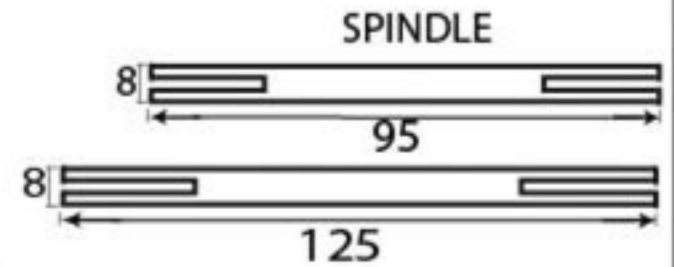

PRODUCT CODE 91434

HANDFORGED
TRADITIONAL
IRONMONGERY

Due to the hand crafted nature of our products all measurements are approximate and should be used as a guide only