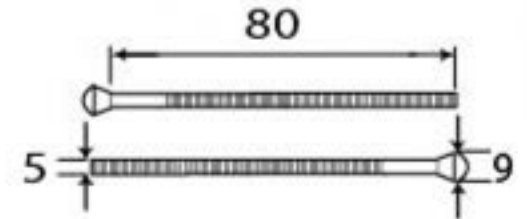

PRODUCT CODE 91434

HANDFORGED
TRADITIONAL
IRONMONGERY

Due to the hand crafted nature of our products all measurements are approximate and should be used as a guide only