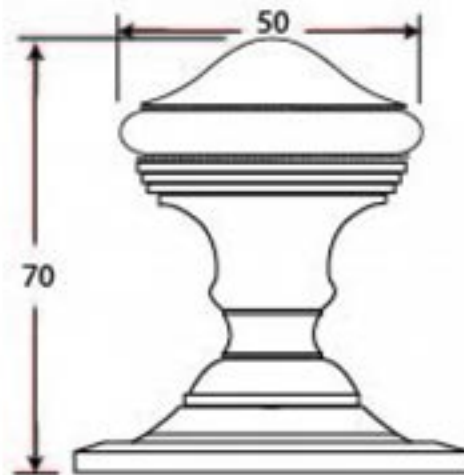

PRODUCT CODE 90295

3/4" (19mm)
x8
gauge 4 (3mm)

HANDFORGED
TRADITIONAL
IRONMONGERY

Due to the hand crafted nature of our products all measurements are approximate and should be used as a guide only