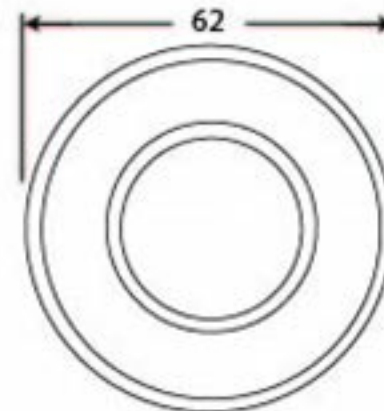

PRODUCT CODE 90295

3/4" (19mm)
x8
gauge 4 (3mm)

HANDFORGED
TRADITIONAL
IRONMONGERY

Due to the hand crafted nature of our products all measurements are approximate and should be used as a guide only