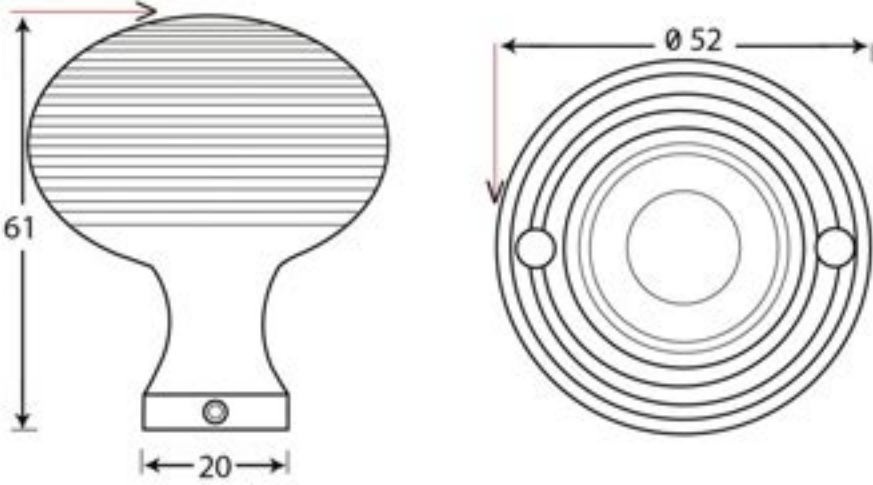

PRODUCT CODE 83636

3/4" (19mm)
x4
gauge 4 (3mm)

HANDFORGED
TRADITIONAL
IRONMONGERY

Due to the hand crafted nature of our products all measurements are approximate and should be used as a guide only