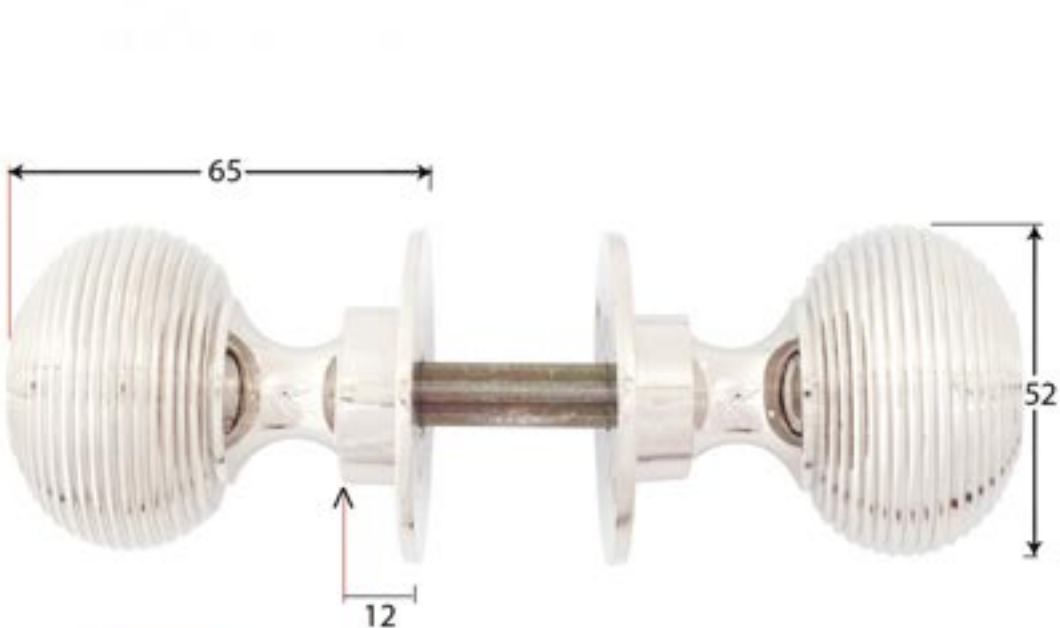

PRODUCT CODE 83636

3/4" (19mm)
x4
gauge 4 (3mm)

HANDFORGED
TRADITIONAL
IRONMONGERY

Due to the hand crafted nature of our products all measurements are approximate and should be used as a guide only