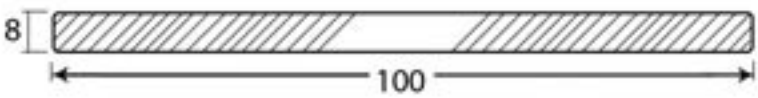

PRODUCT CODE 83636

3/4" (19mm)
x4
gauge 4 (3mm)

HANDFORGED
TRADITIONAL
IRONMONGERY

Due to the hand crafted nature of our products all measurements are approximate and should be used as a guide only