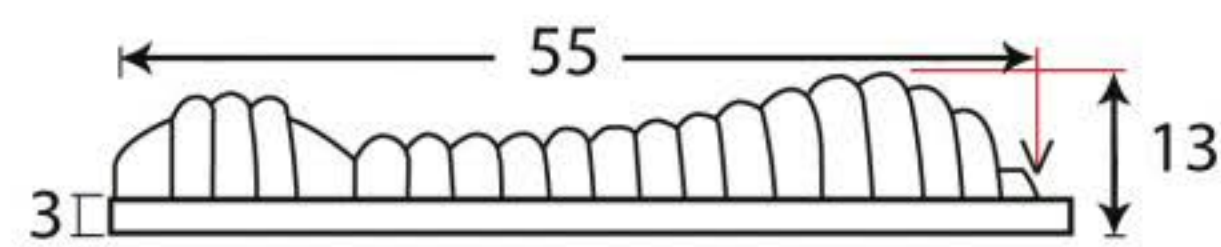

PRODUCT CODE 83554

HANDFORGED
TRADITIONAL
IRONMONGERY

Due to the hand crafted nature of our products all measurements are approximate and should be used as a guide only