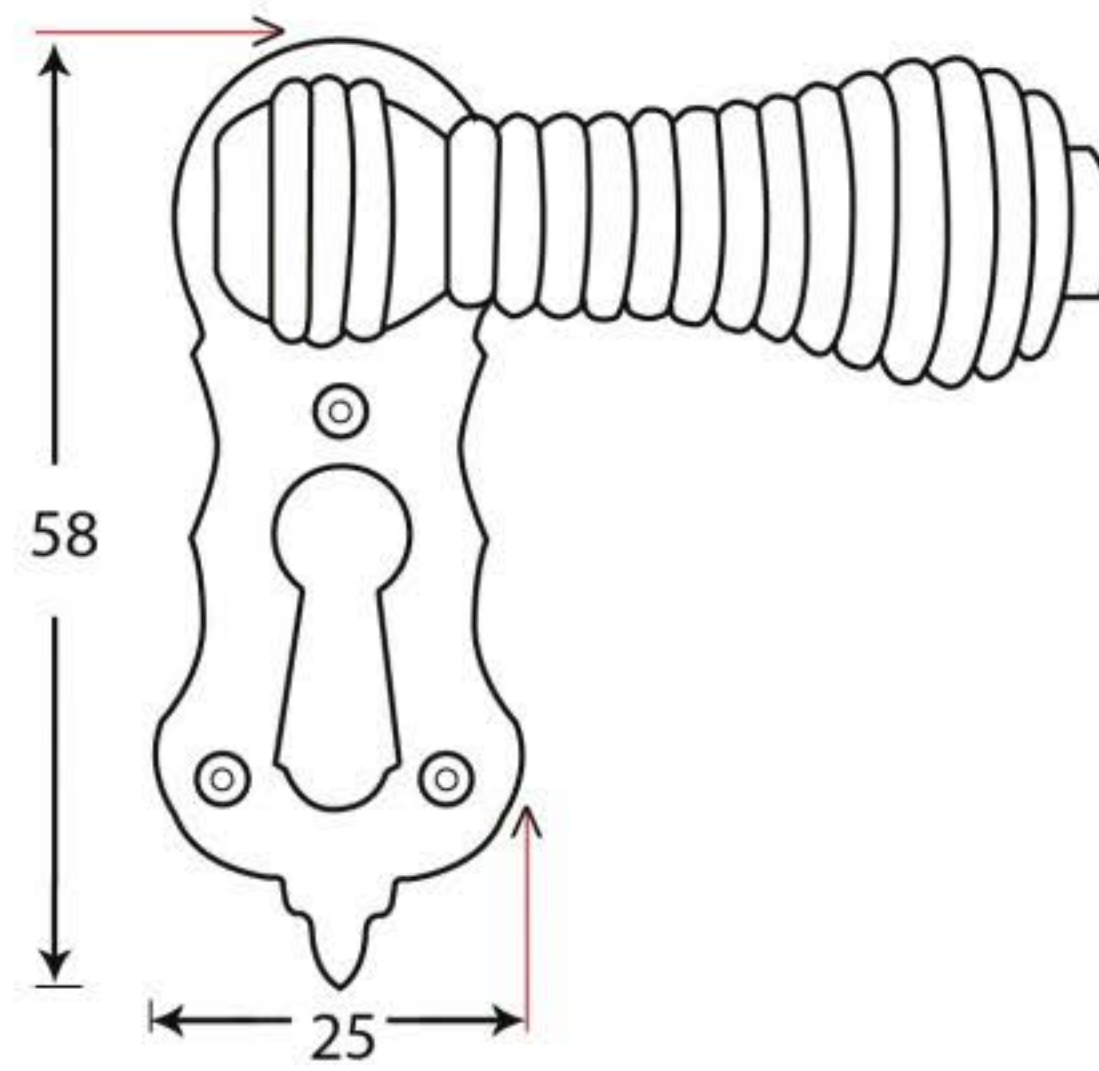

PRODUCT CODE 83554

HANDFORGED
TRADITIONAL
IRONMONGERY

Due to the hand crafted nature of our products all measurements are approximate and should be used as a guide only