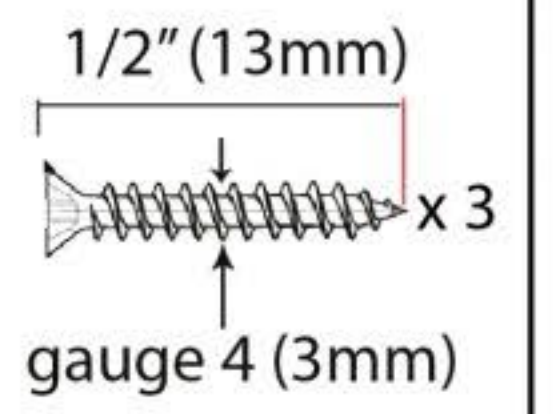

PRODUCT CODE 83554

HANDFORGED
TRADITIONAL
IRONMONGERY

Due to the hand crafted nature of our products all measurements are approximate and should be used as a guide only