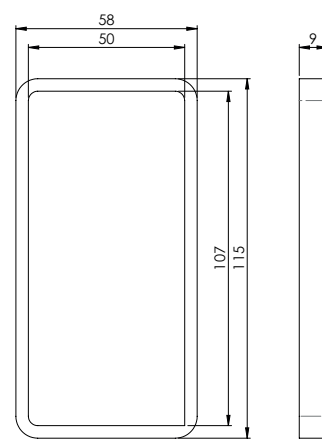

THE RECHTECK RECTANGULAR FLUSH PULL

Specification Chart

Material	Aluminium
Finish	Stainless steel effect
Edge length of the grip shell	58 x 115mm
Thickness of the grip shell	9mm
Edge depth	8mm
Suitable for glass thickness	Unlimited
Suitable for wooden doors	Unlimited
Required drilling diameter	Non drill

Product code REGHSSO