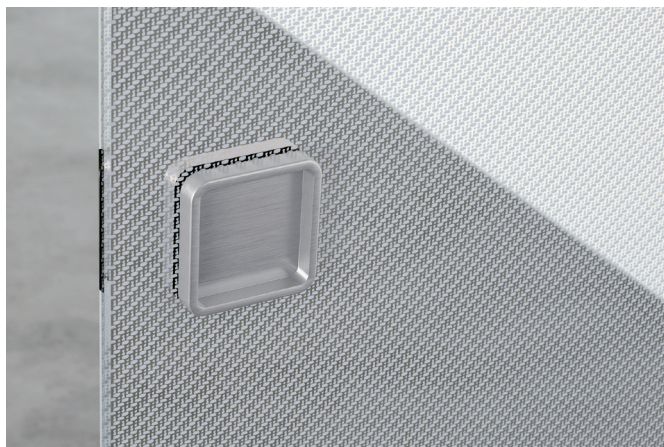

Designer Sliding Door Furniture

THE R8 QUATTRO SQUARE FLUSH PULL

Specification Chart

Material	Aluminium
Finish	Stainless steel effect
Edge length of the grip shell	58 x 58mm
Thickness of the grip shell	9mm
Edge depth	8mm
Suitable for glass thickness	Unlimited
Suitable for wooden doors	Unlimited
Required drilling diameter	Non drill

Product code R8060GW1SSO

THE RECHTECK RECTANGULAR FLUSH PULL

Specification Chart

Material	Aluminium
Finish	Stainless steel effect
Edge length of the grip shell	58 x 115mm
Thickness of the grip shell	9mm
Edge depth	8mm
Suitable for glass thickness	Unlimited
Suitable for wooden doors	Unlimited
Required drilling diameter	Non drill

Product code REGHSSO

Fitted using Sensa non-drill technology, door handles are supplied in a stainless steel effect finish for use with glass and wooden doors and are suitable for internal use only.