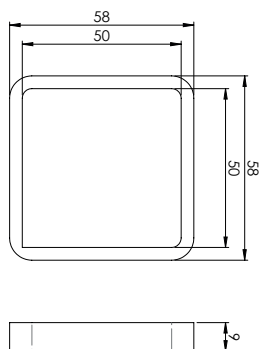

Designer Sliding Door Furniture

THE R8 QUATTRO SQUARE FLUSH PULL

Specification Chart

Material	Aluminium
Finish	Stainless steel effect
Edge length of the grip shell	58 x 58mm
Thickness of the grip shell	9mm
Edge depth	8mm
Suitable for glass thickness	Unlimited
Suitable for wooden doors	Unlimited
Required drilling diameter	Non drill

Product code R8060GW1SSO

THE RECHTECK RECTANGULAR FLUSH PULL

Specification Chart

Material	Aluminium
Finish	Stainless steel effect
Edge length of the grip shell	58 x 115mm
Thickness of the grip shell	9mm
Edge depth	8mm
Suitable for glass thickness	Unlimited
Suitable for wooden doors	Unlimited
Required drilling diameter	Non drill