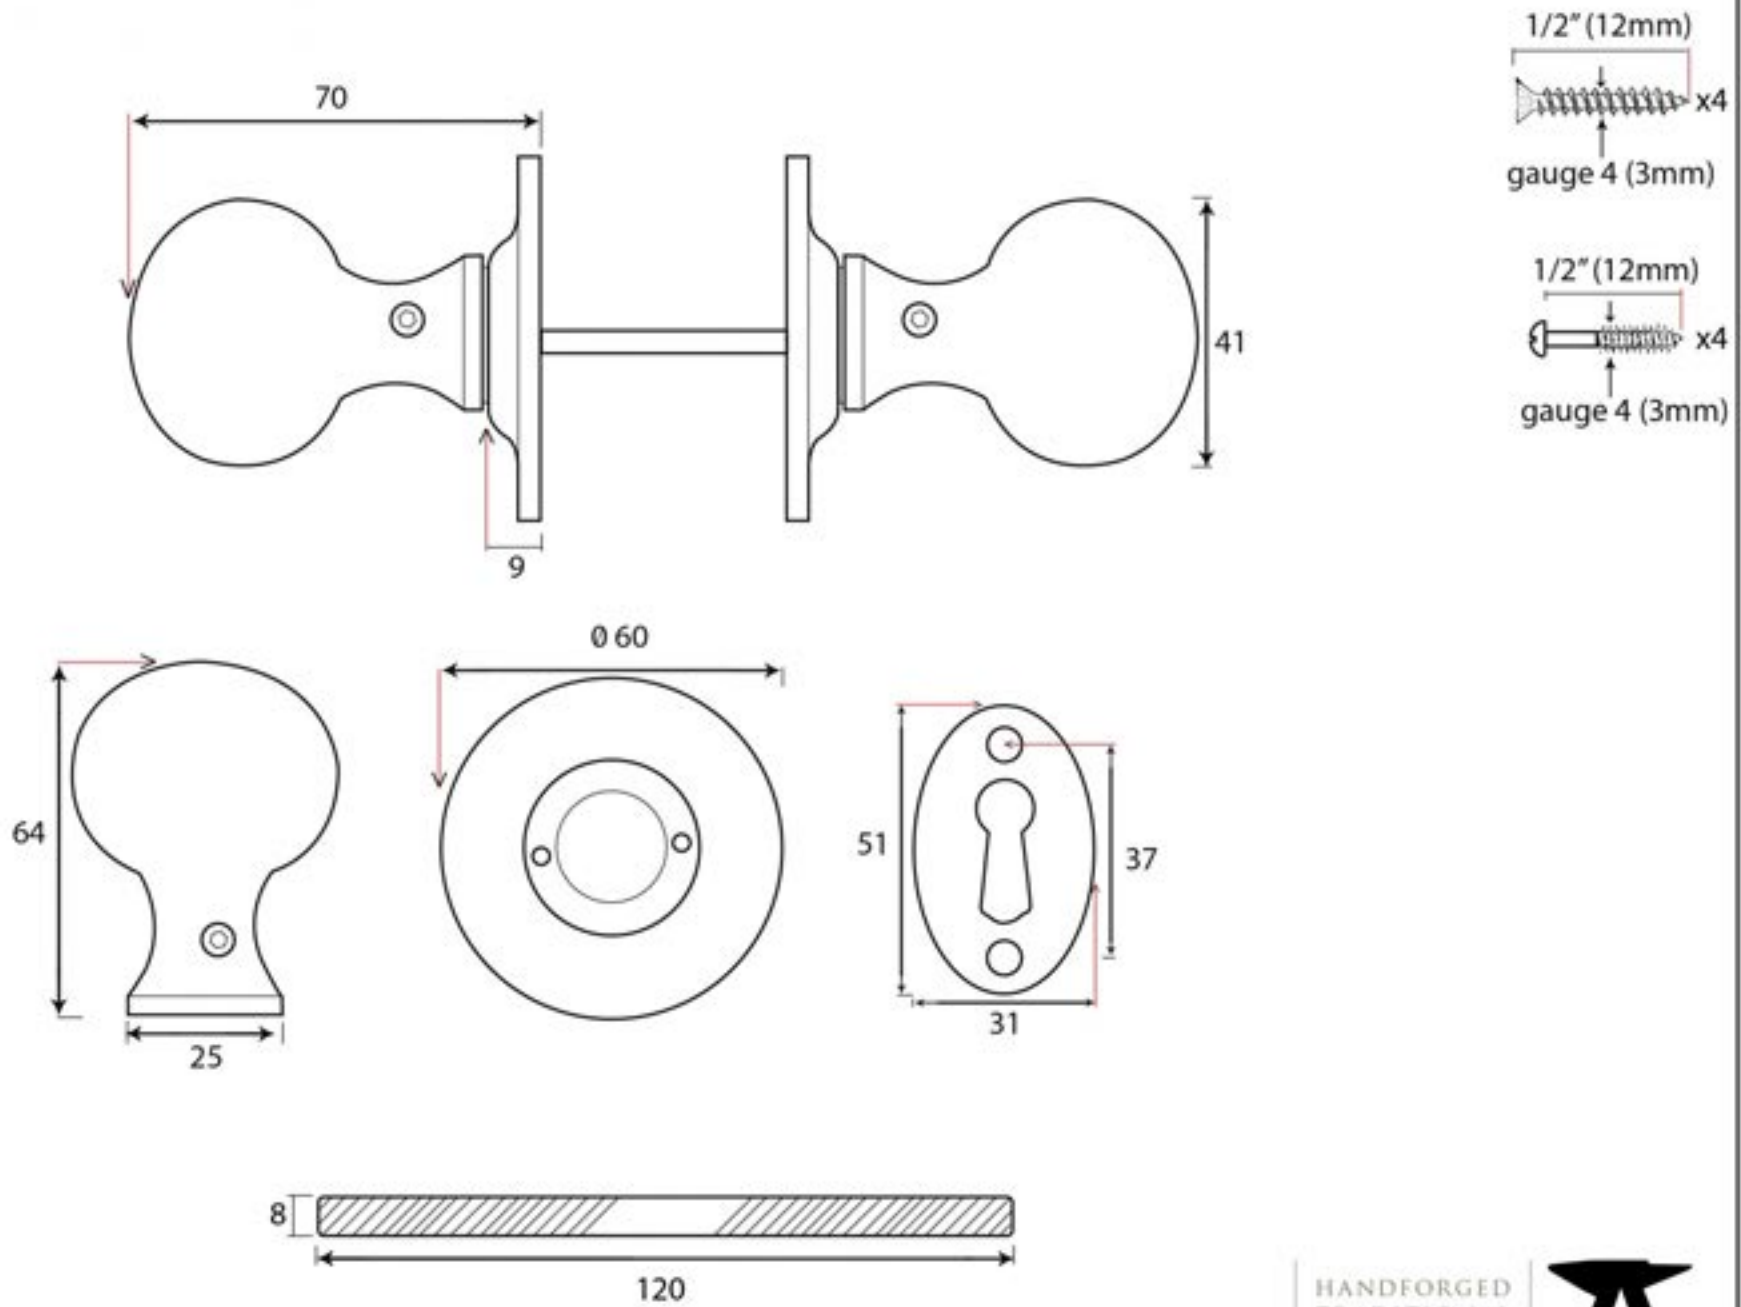

PRODUCT CODE 33778

Due to the hand crafted nature of our products all measurements are approximate and should be used as a guide only

HANDFORGED
TRADITIONAL
IRONMONGERY